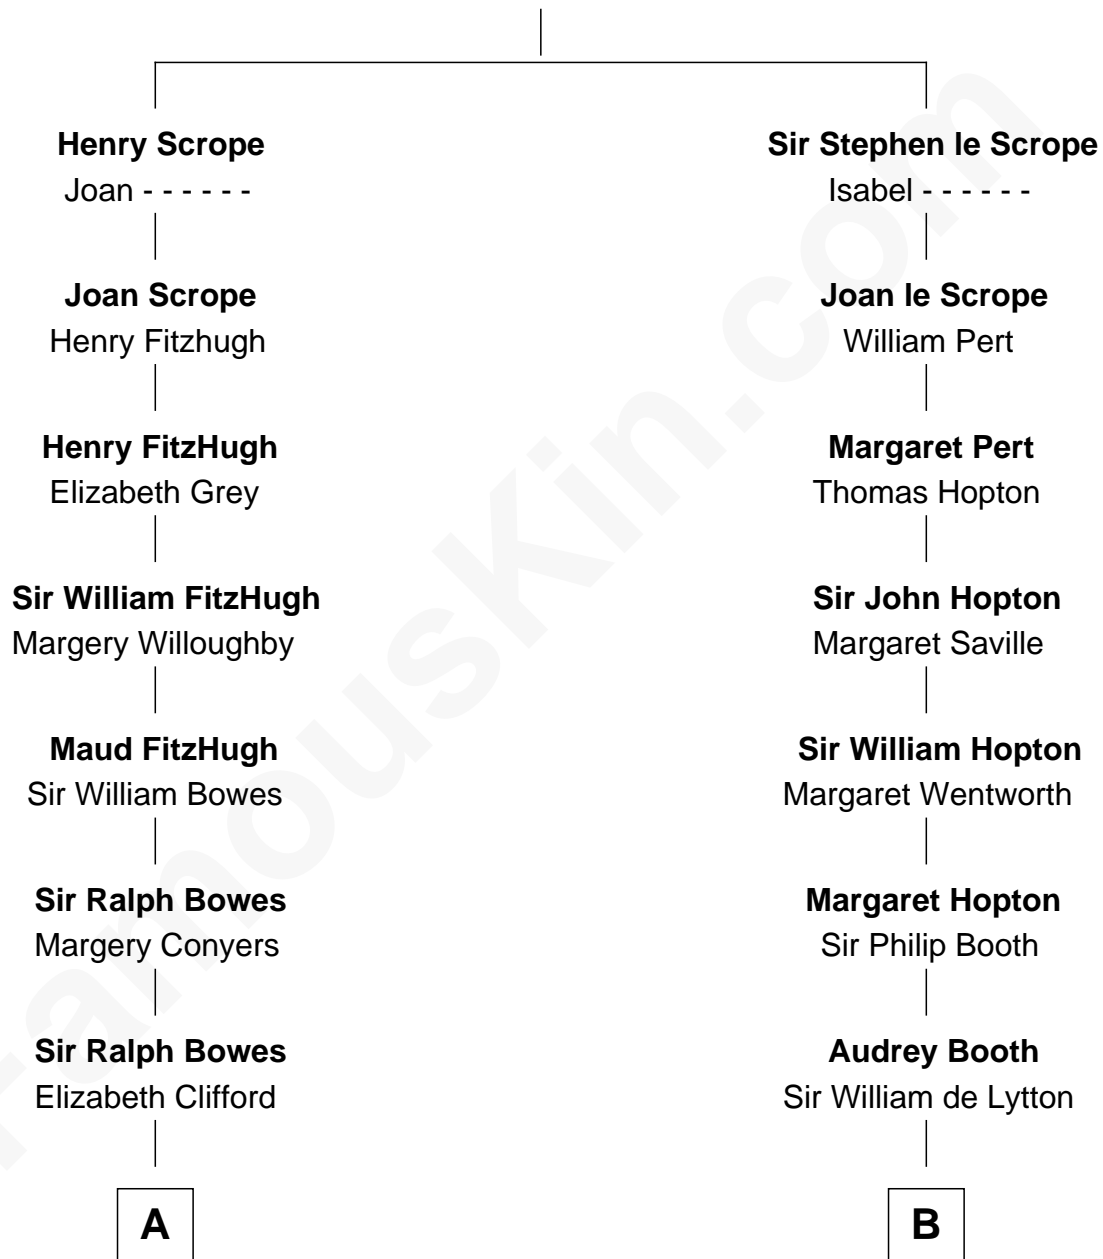

Sir Geoffrey le Scrope

Ivetta de Ros