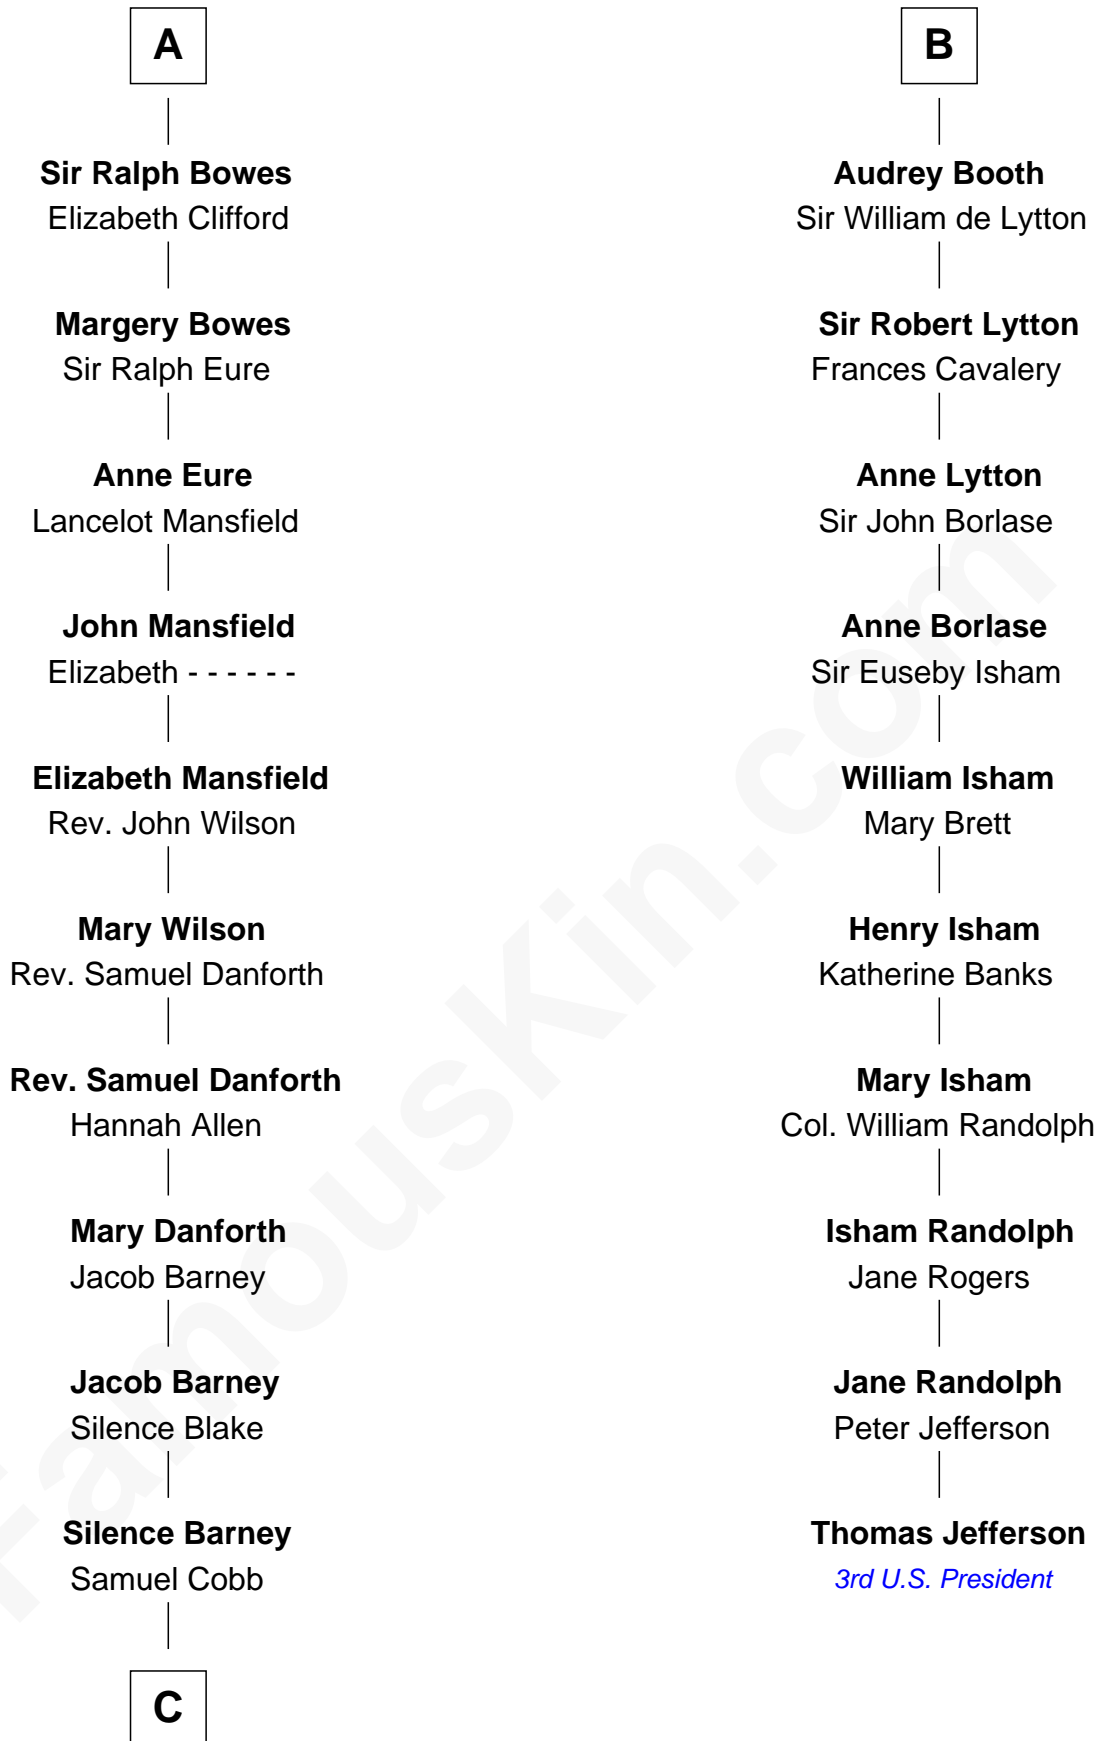

## Relationship Chart of

### Sandra Day O'Connor

*First Female U.S. Supreme Court Justice*

16th cousin 5 times removed of

### Thomas Jefferson

*3rd U.S. President and Signer of the Declaration of Independence*

**C**

—  
**Lettice Carlyle Cobb**

Luke Day

—  
**Hollis Day**

Eliza L. Flanders

—  
**Henry Clay Day**