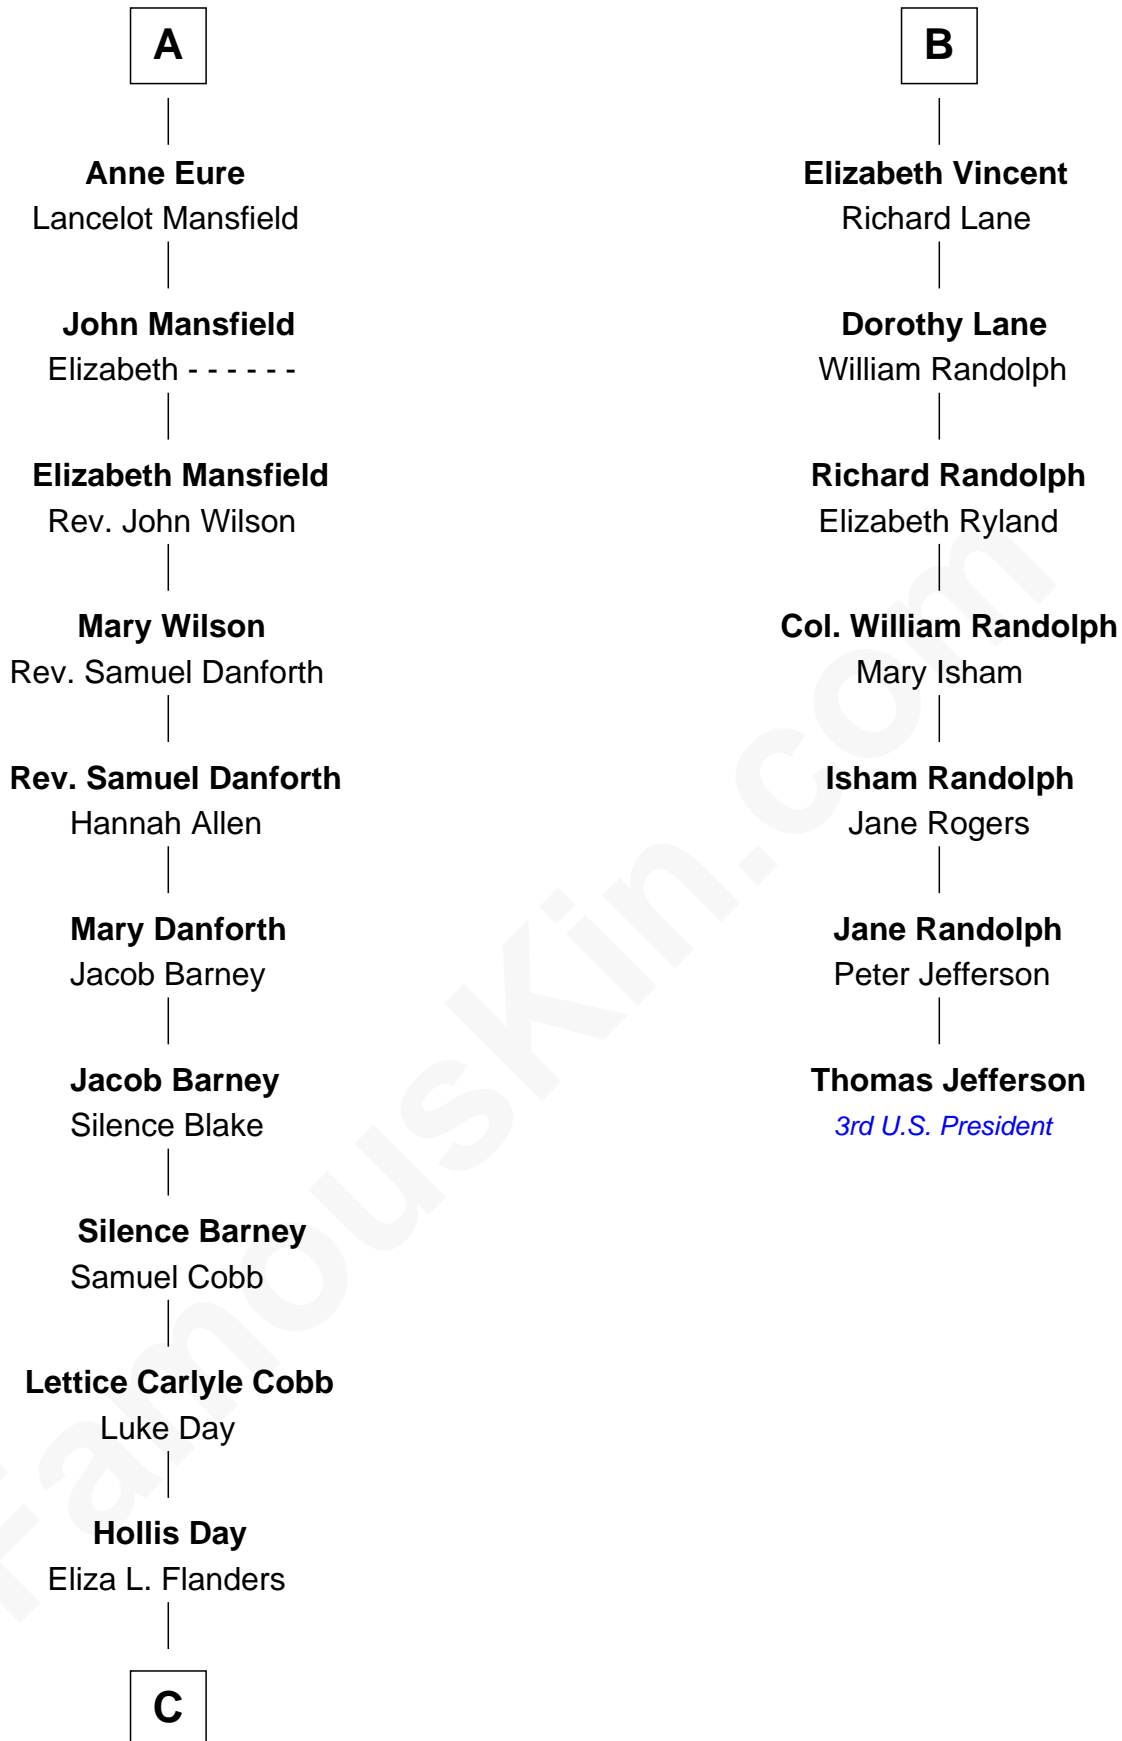

## Relationship Chart of

### Sandra Day O'Connor

*First Female U.S. Supreme Court Justice*

13th cousin 6 times removed of

### Thomas Jefferson

*3rd U.S. President and Signer of the Declaration of Independence*

**C**

Henry Clay Day  
Alice Edith Hilton

Henry R. Day  
Ada Mae Wilkey

Sandra Day O'Connor  
*U.S. Supreme Court Justice*