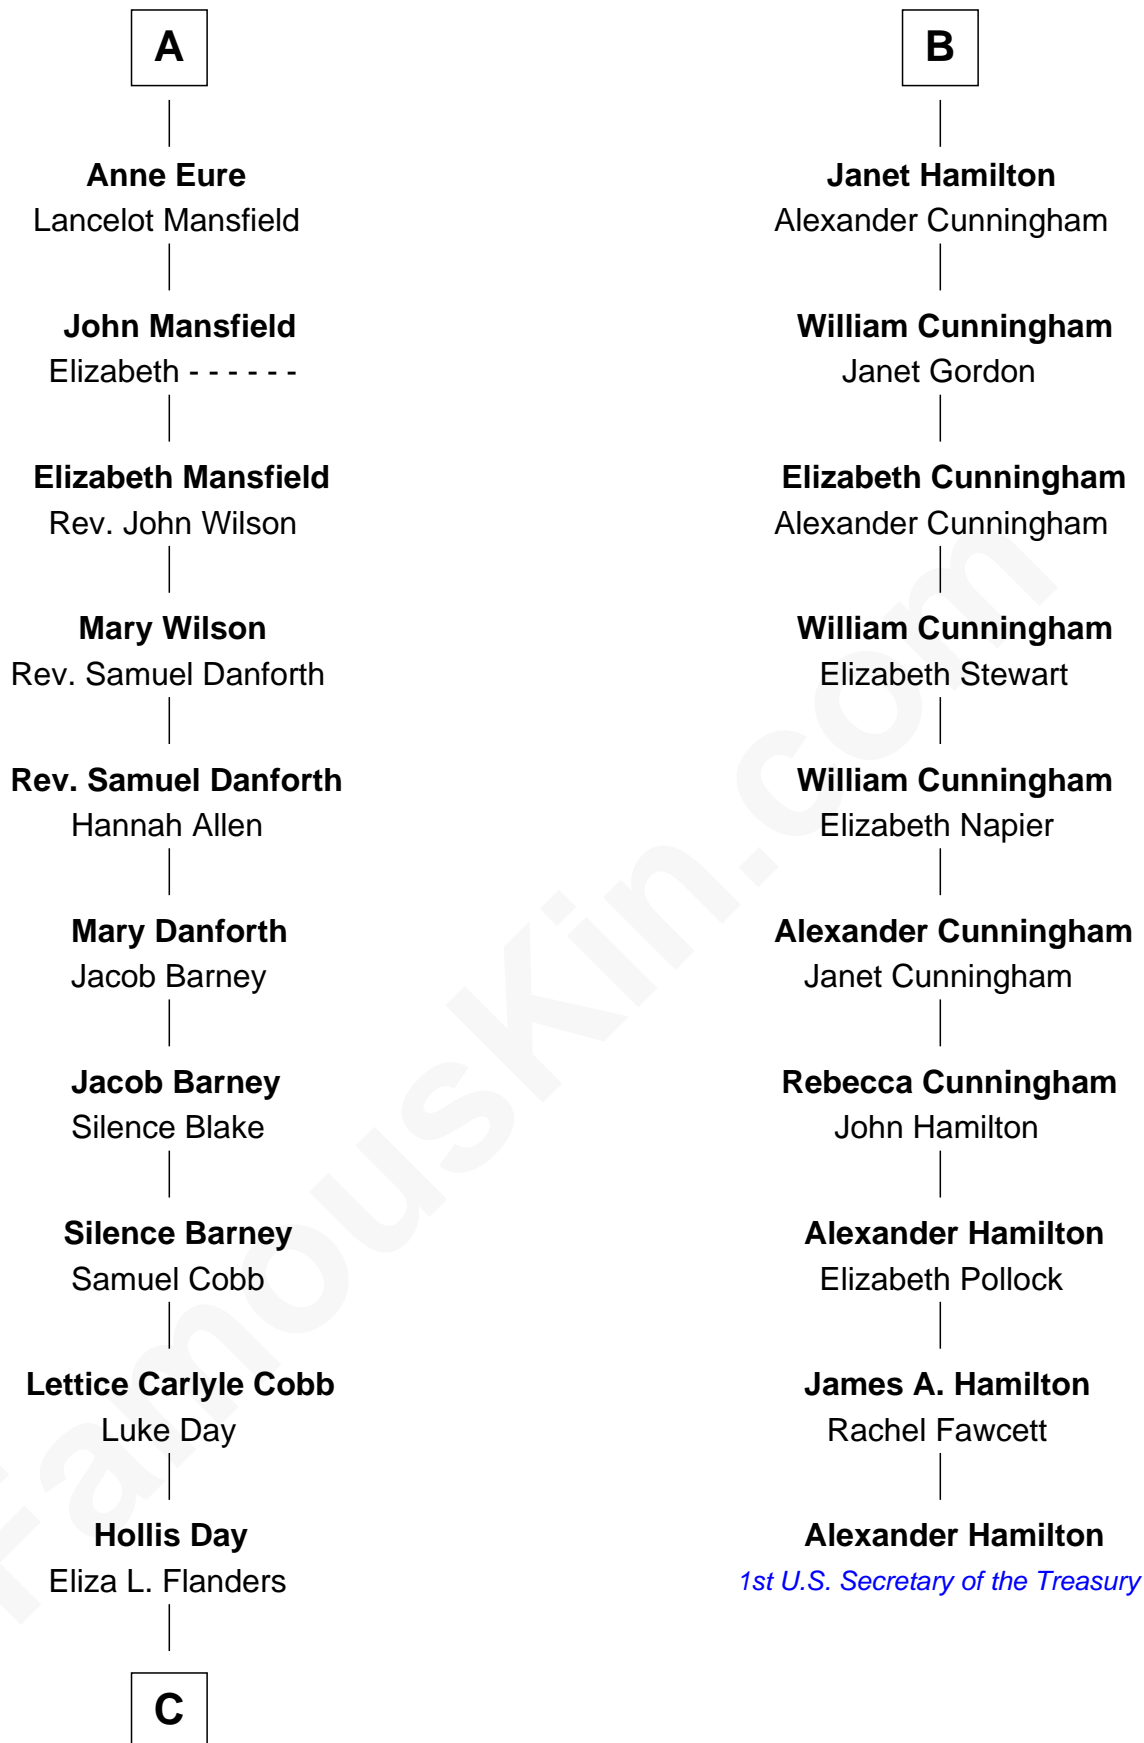

FamousKin.com

Relationship Chart of

Sandra Day O'Connor

First Female U.S. Supreme Court Justice

16th cousin 3 times removed of

Alexander Hamilton

1st U.S. Secretary of the Treasury

Edmund Fitzalan

Alice de Warenne

C

Henry Clay Day
Alice Edith Hilton

Henry R. Day
Ada Mae Wilkey

Sandra Day O'Connor
U.S. Supreme Court Justice

FamousKin.com