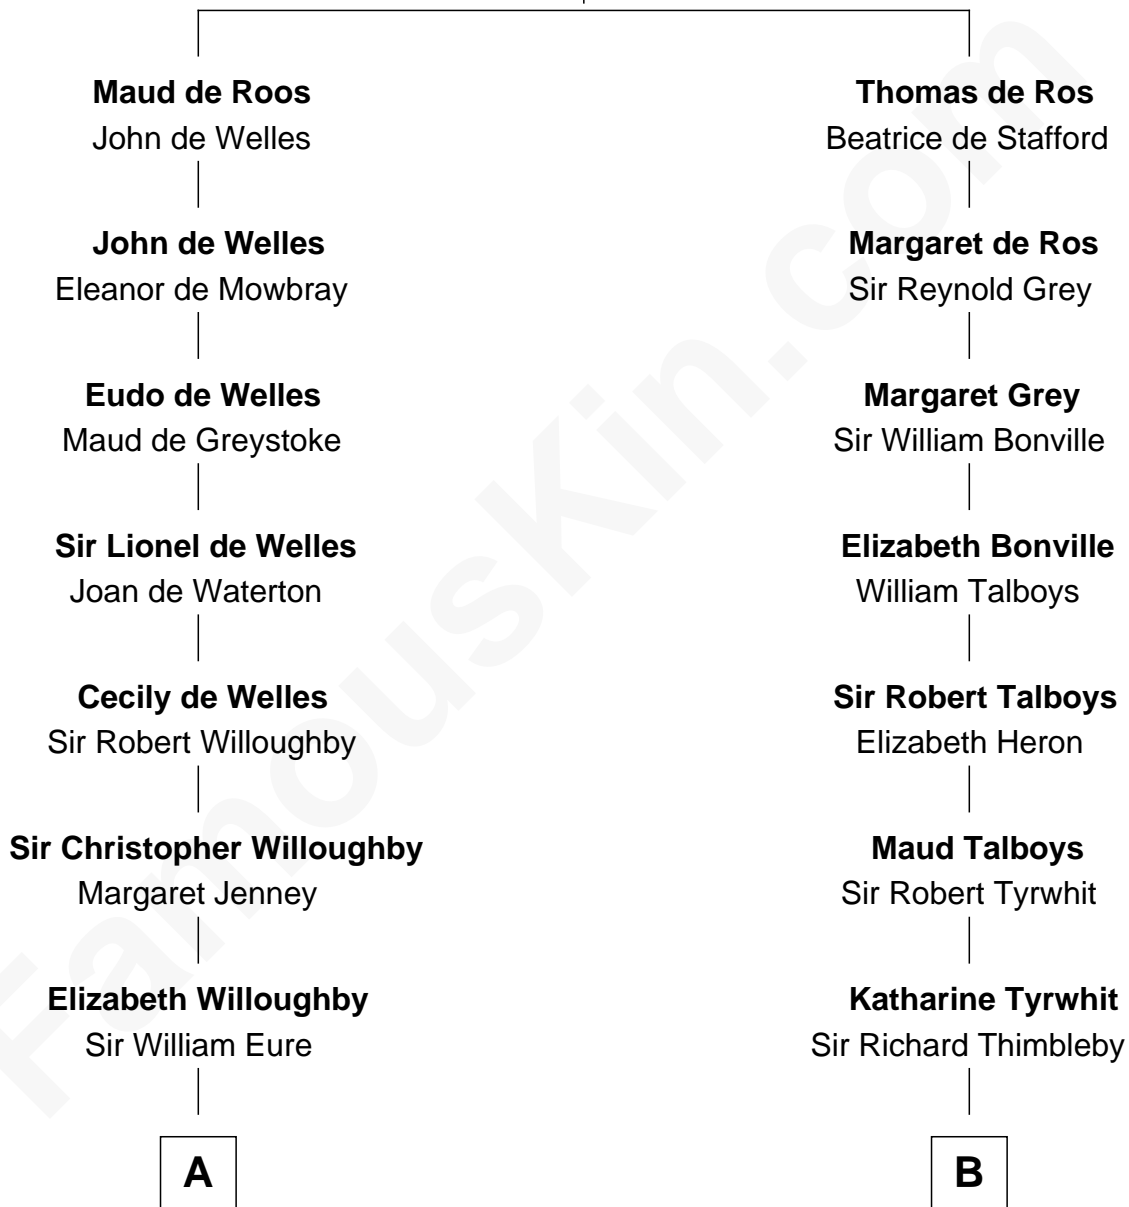

FamousKin.com

Relationship Chart of

Sandra Day O'Connor

First Female U.S. Supreme Court Justice

16th cousin 4 times removed of

William Rufus Day

36th U.S. Secretary of State

Sir William de Ros
Margery de Badlesmere

C

—
Hollis Day

Eliza L. Flanders

—
Henry Clay Day

Alice Edith Hilton

—
Henry R. Day

Ada Mae Wilkey

—
Sandra Day O'Connor

U.S. Supreme Court Justice

FamousKin.com