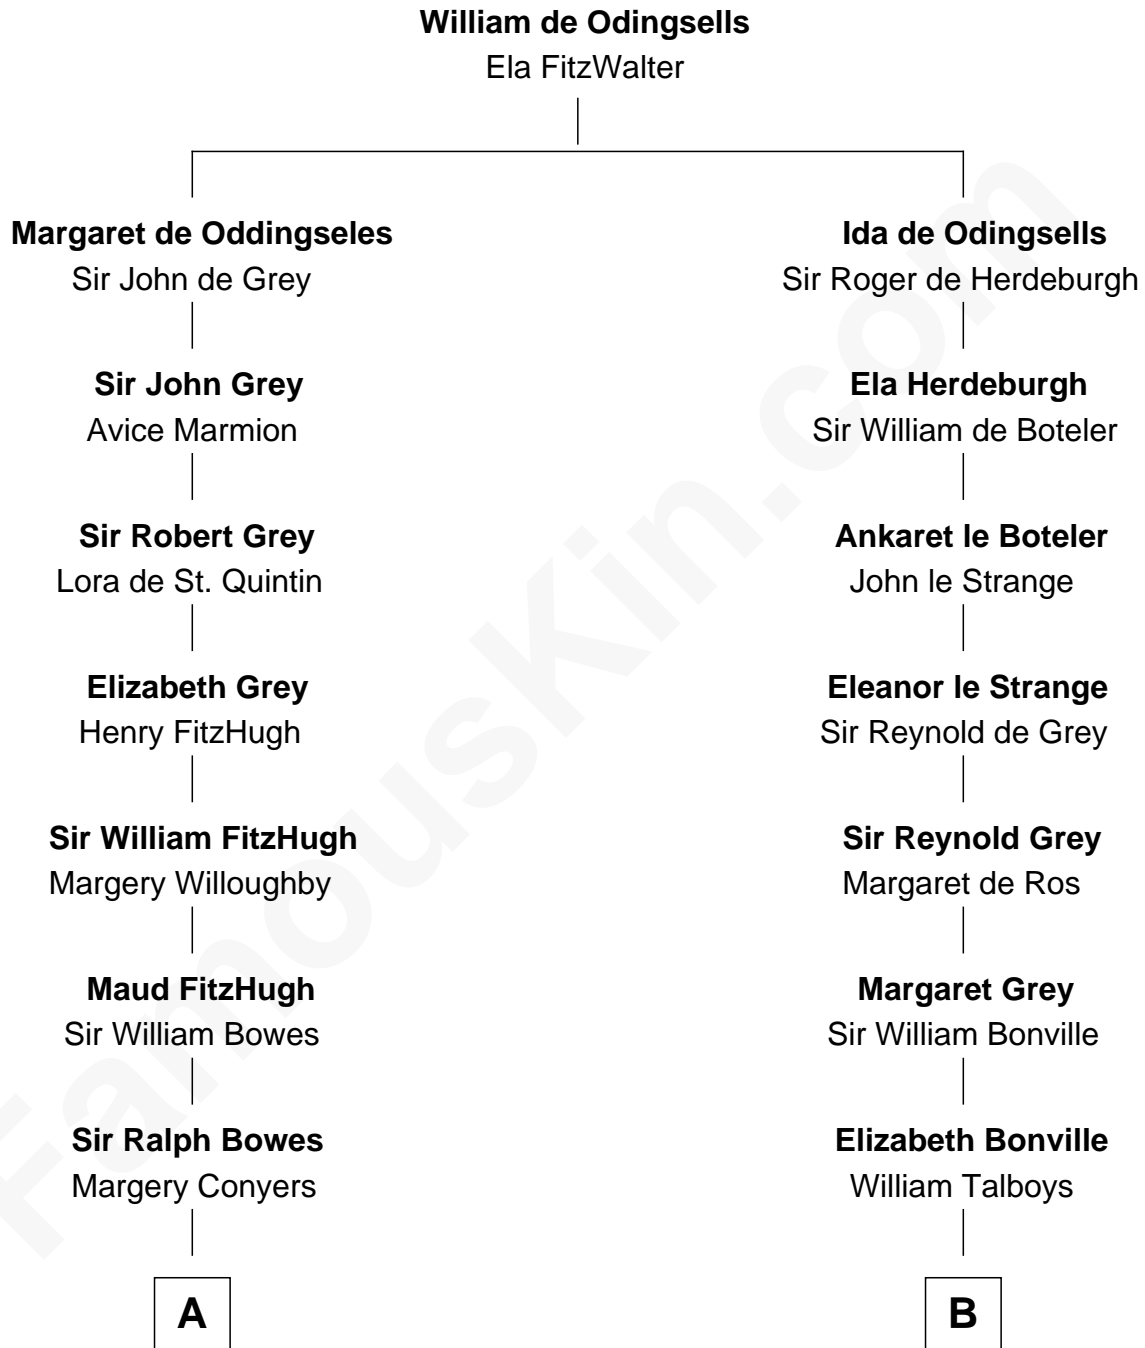

FamousKin.com

Relationship Chart of

Sandra Day O'Connor

First Female U.S. Supreme Court Justice

19th cousin 2 times removed of

William Rufus Day

36th U.S. Secretary of State

C

Lettice Carlyle Cobb

Luke Day

Hollis Day

Eliza L. Flanders

Henry Clay Day

Alice Edith Hilton

Henry R. Day

Ada Mae Wilkey

Sandra Day O'Connor

U.S. Supreme Court Justice

D

Rufus Paine Spalding

Lucretia A. Swift

Emily Swift Spalding

Luther Day

William Rufus Day