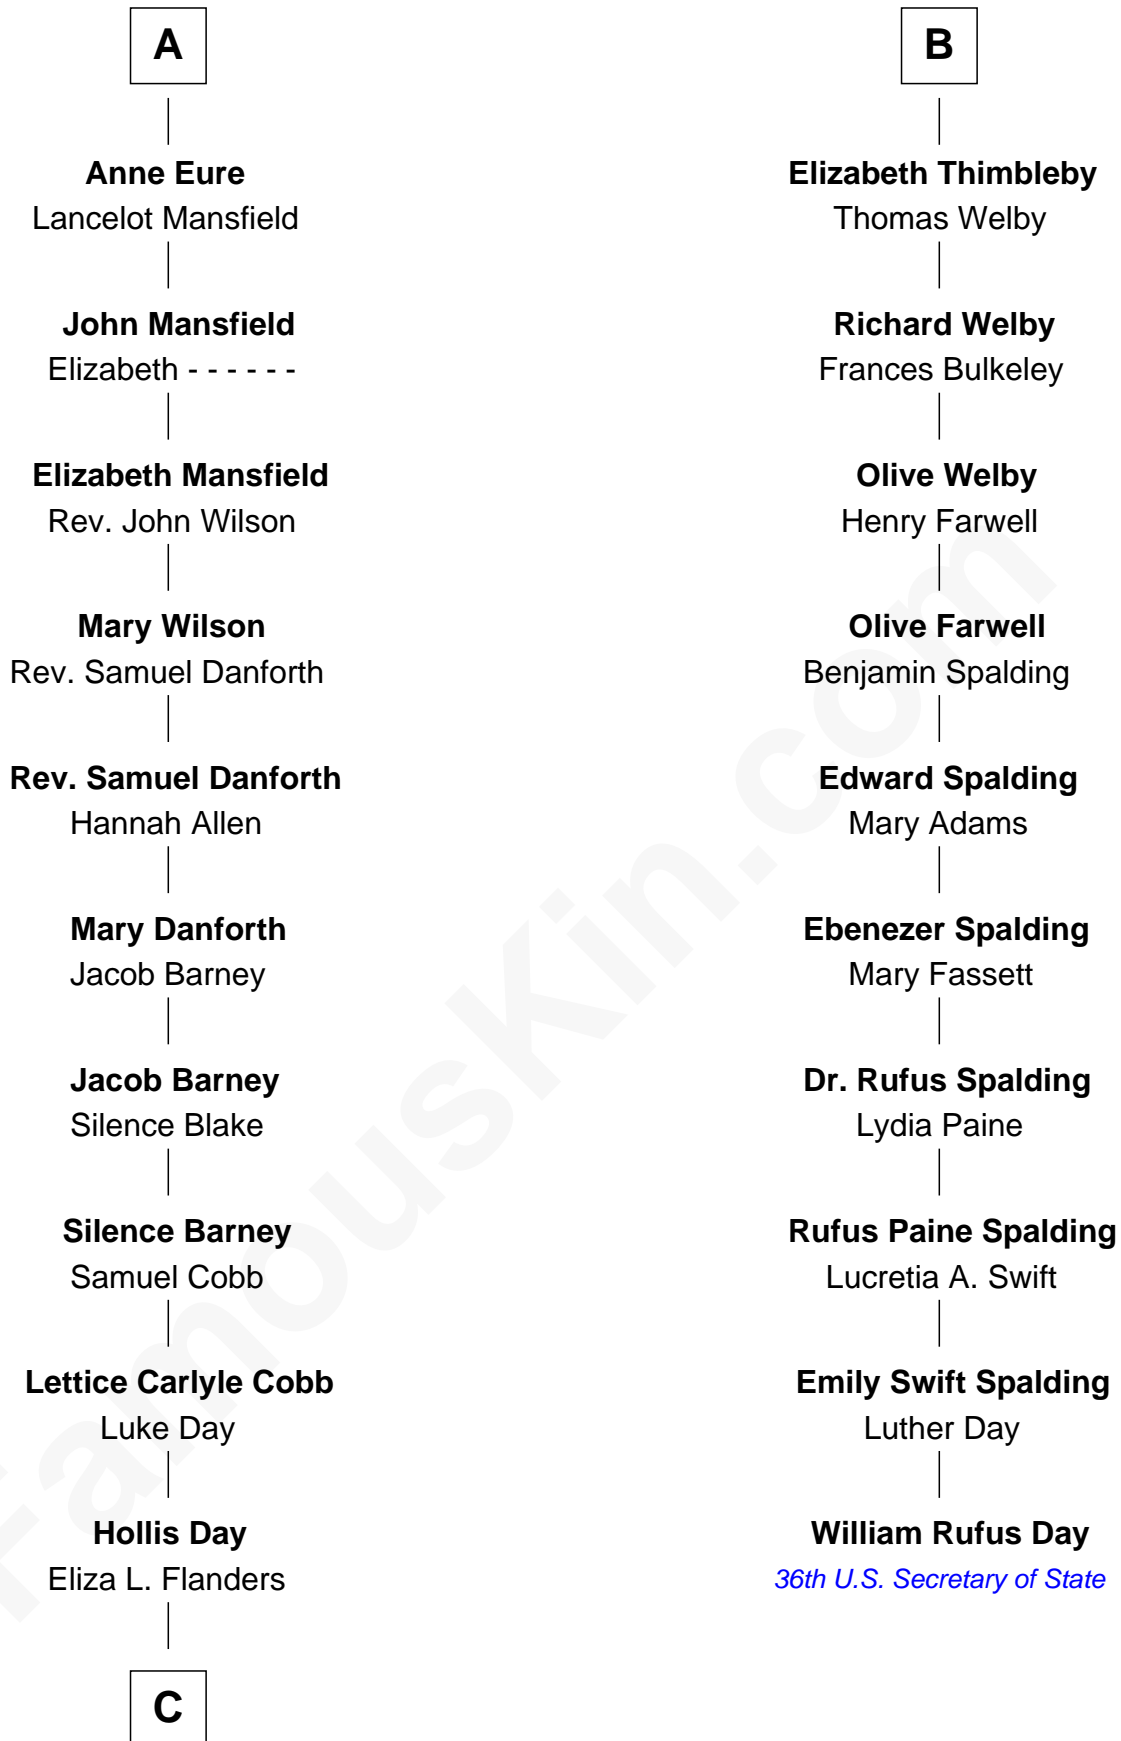

FamousKin.com

Relationship Chart of

Sandra Day O'Connor

First Female U.S. Supreme Court Justice

16th cousin 3 times removed of

William Rufus Day

36th U.S. Secretary of State

C

Henry Clay Day
Alice Edith Hilton

Henry R. Day
Ada Mae Wilkey

Sandra Day O'Connor
U.S. Supreme Court Justice

FamousKin.com