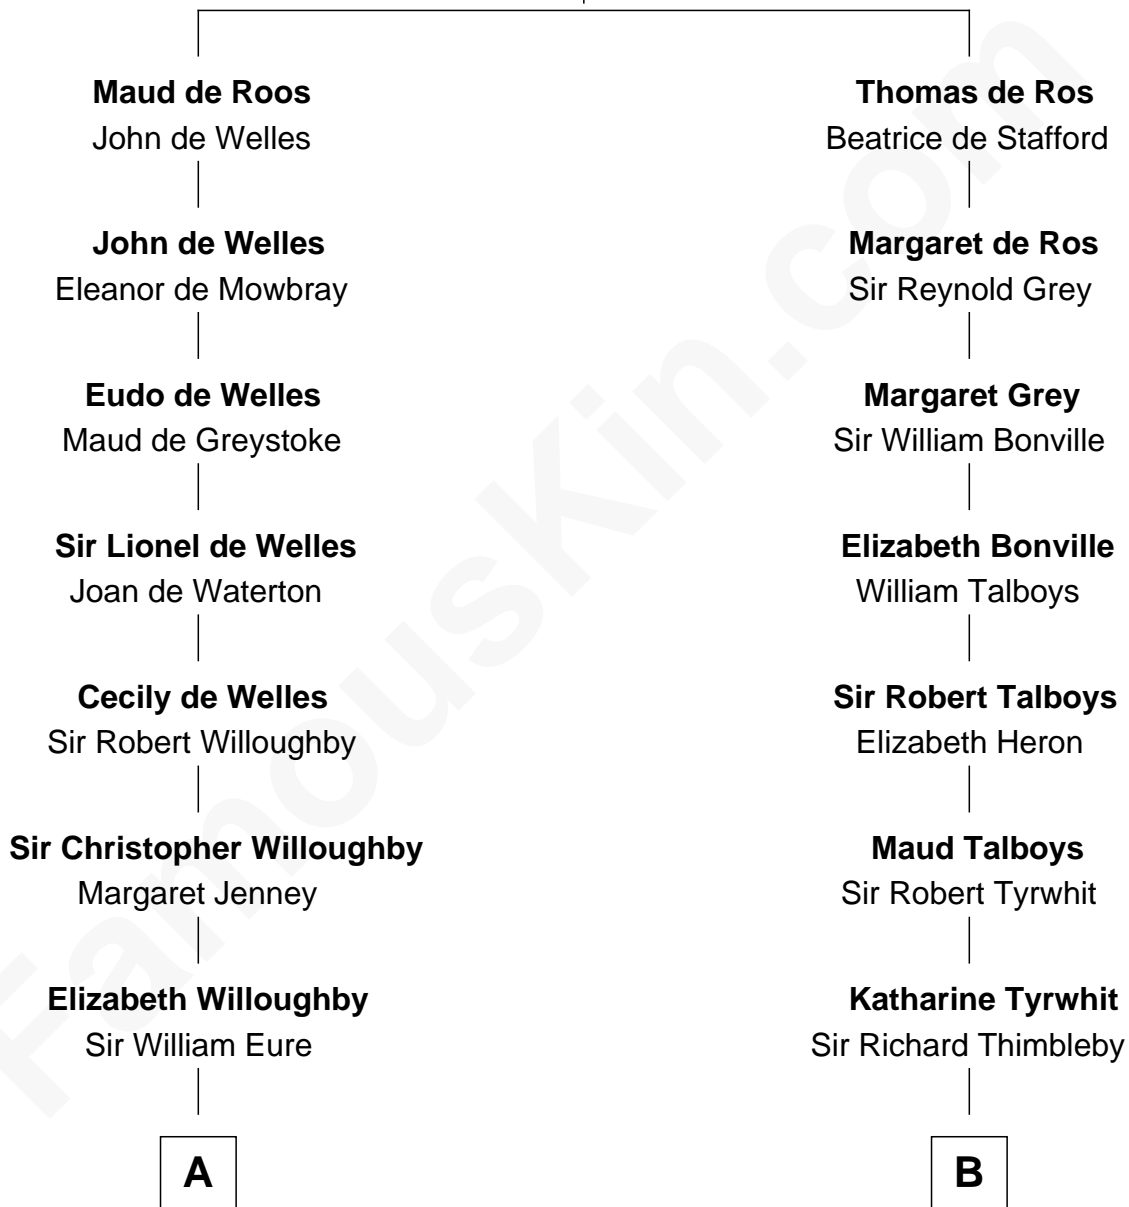

## Relationship Chart of

### Sandra Day O'Connor

First Female U.S. Supreme Court Justice

20th cousin of

### Anna Gunn

TV and Movie Actress

**Sir William de Ros**  
Margery de Badlesmere

**C**

**Hollis Day**

Eliza L. Flanders

**Henry Clay Day**

Alice Edith Hilton