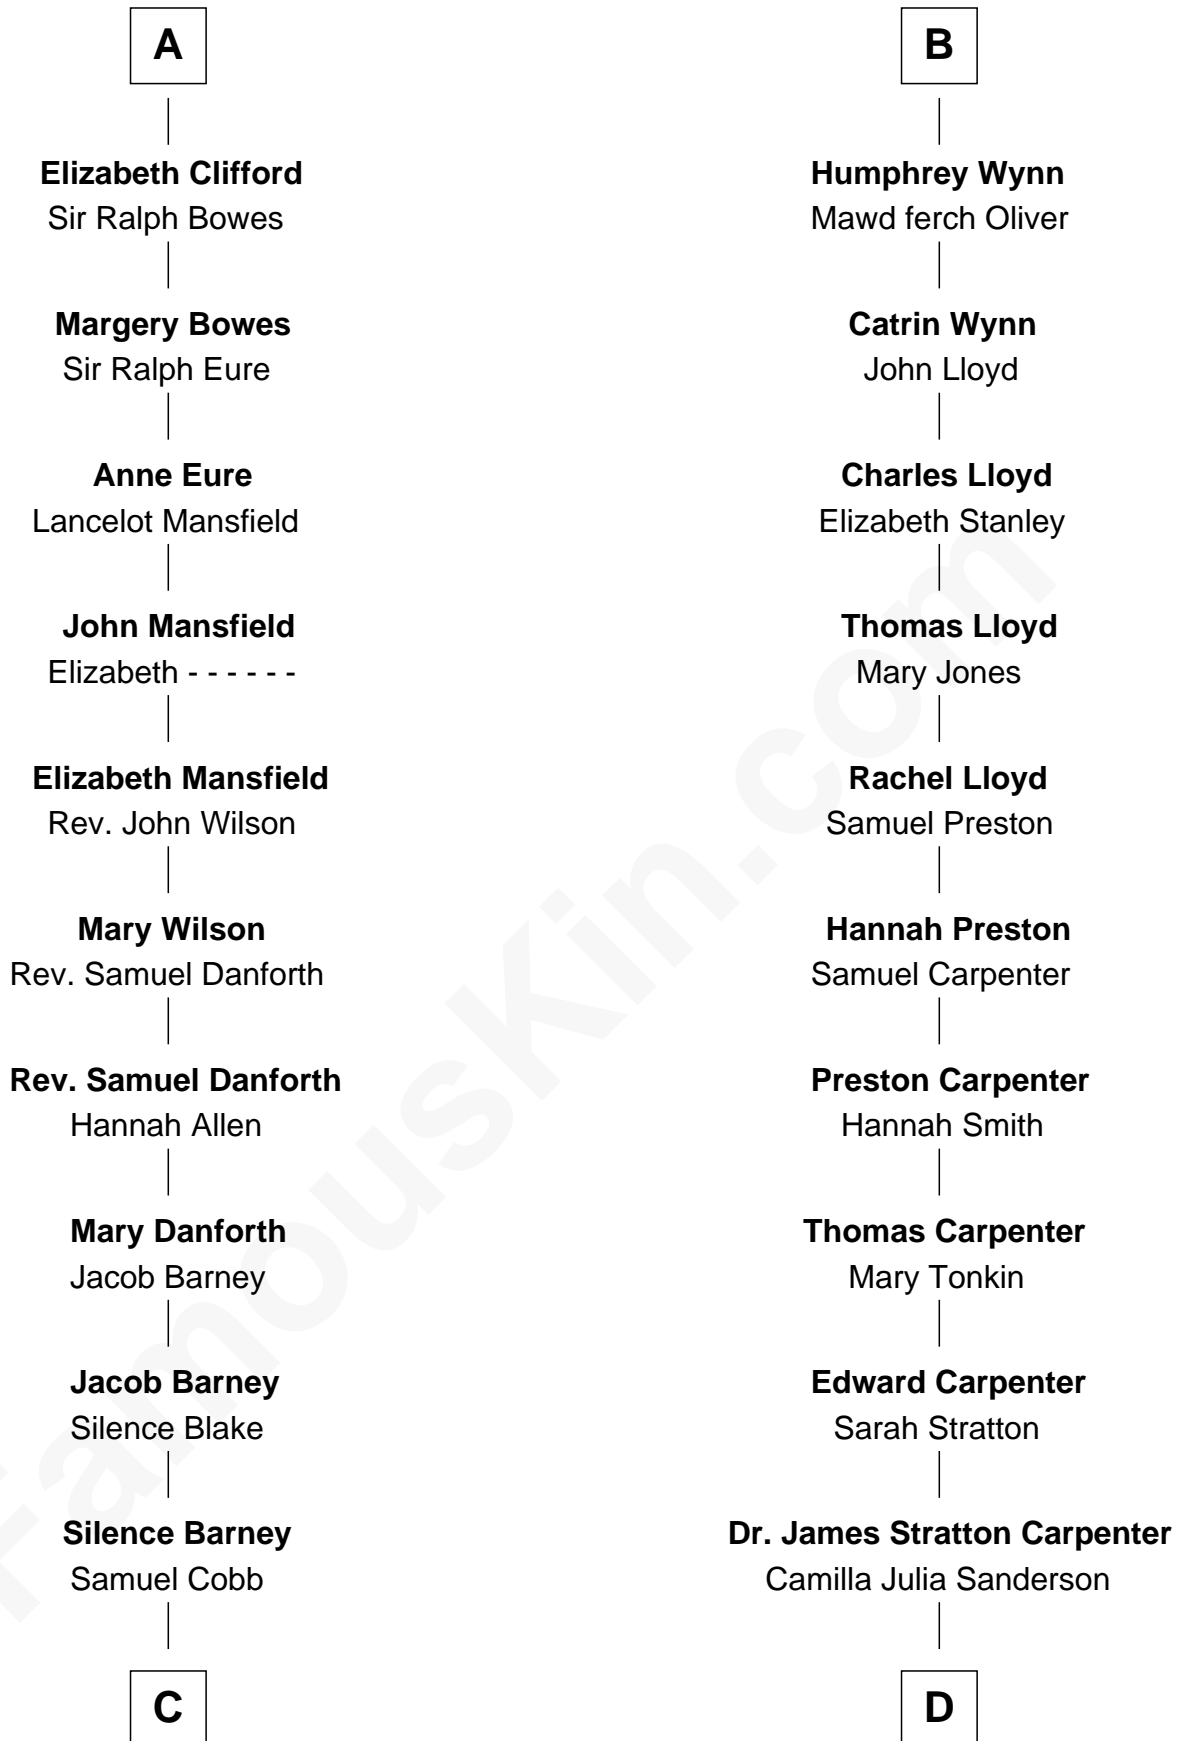

FamousKin.com
Relationship Chart of
Sandra Day O'Connor

First Female U.S. Supreme Court Justice

21st cousin of

Mary Chapin Carpenter
Singer and Songwriter

C

Lettice Carlyle Cobb

Luke Day

Hollis Day

Eliza L. Flanders

Henry Clay Day

Alice Edith Hilton

Henry R. Day

Ada Mae Wilkey

Sandra Day O'Connor

U.S. Supreme Court Justice

D