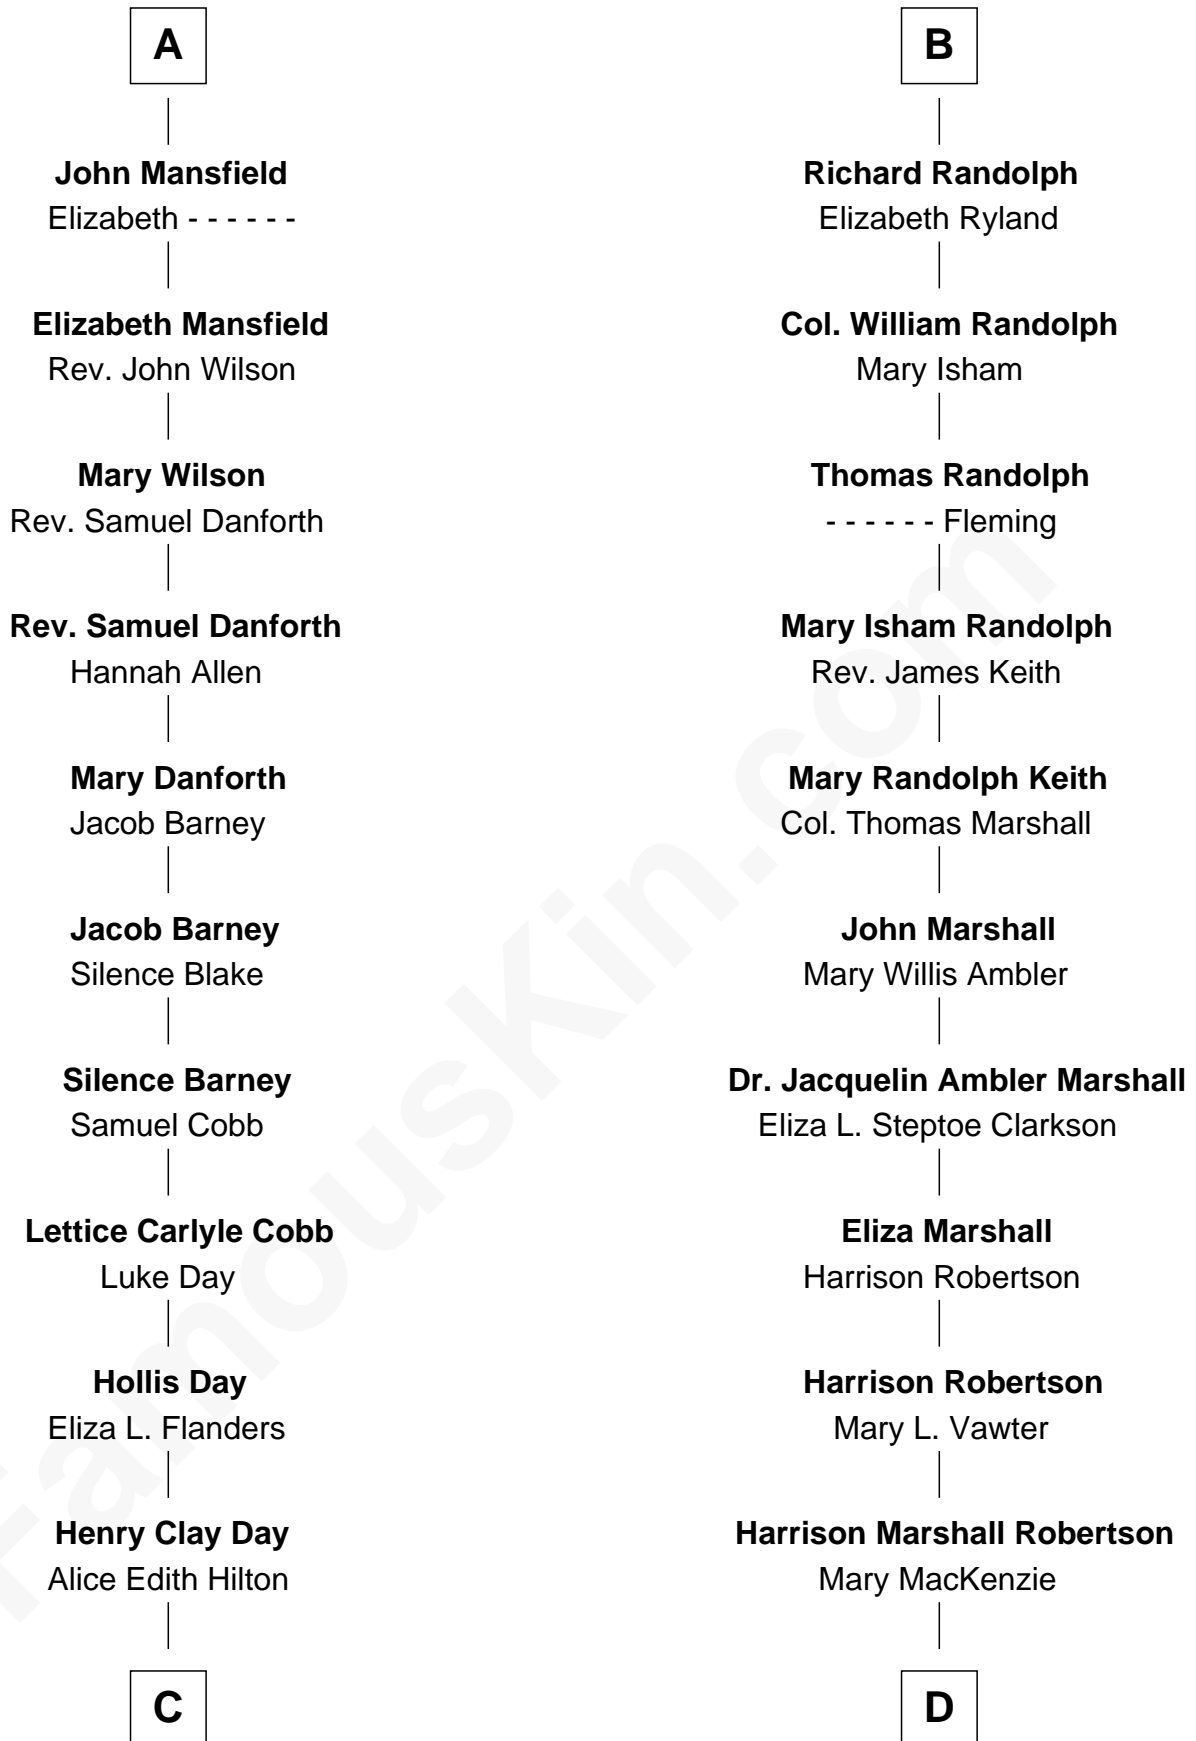

**FamousKin.com**  
**Relationship Chart of**  
**Sandra Day O'Connor**

*First Female U.S. Supreme Court Justice*

18th cousin of

**Mary Chapin Carpenter**  
*Singer and Songwriter*

**C**

**Henry R. Day**  
Ada Mae Wilkey

**Sandra Day O'Connor**  
*U.S. Supreme Court Justice*

**D**

**Mary Bowie Robertson**  
Chapin Carpenter

**Mary Chapin Carpenter**  
*Singer and Songwriter*

FamousKin.com