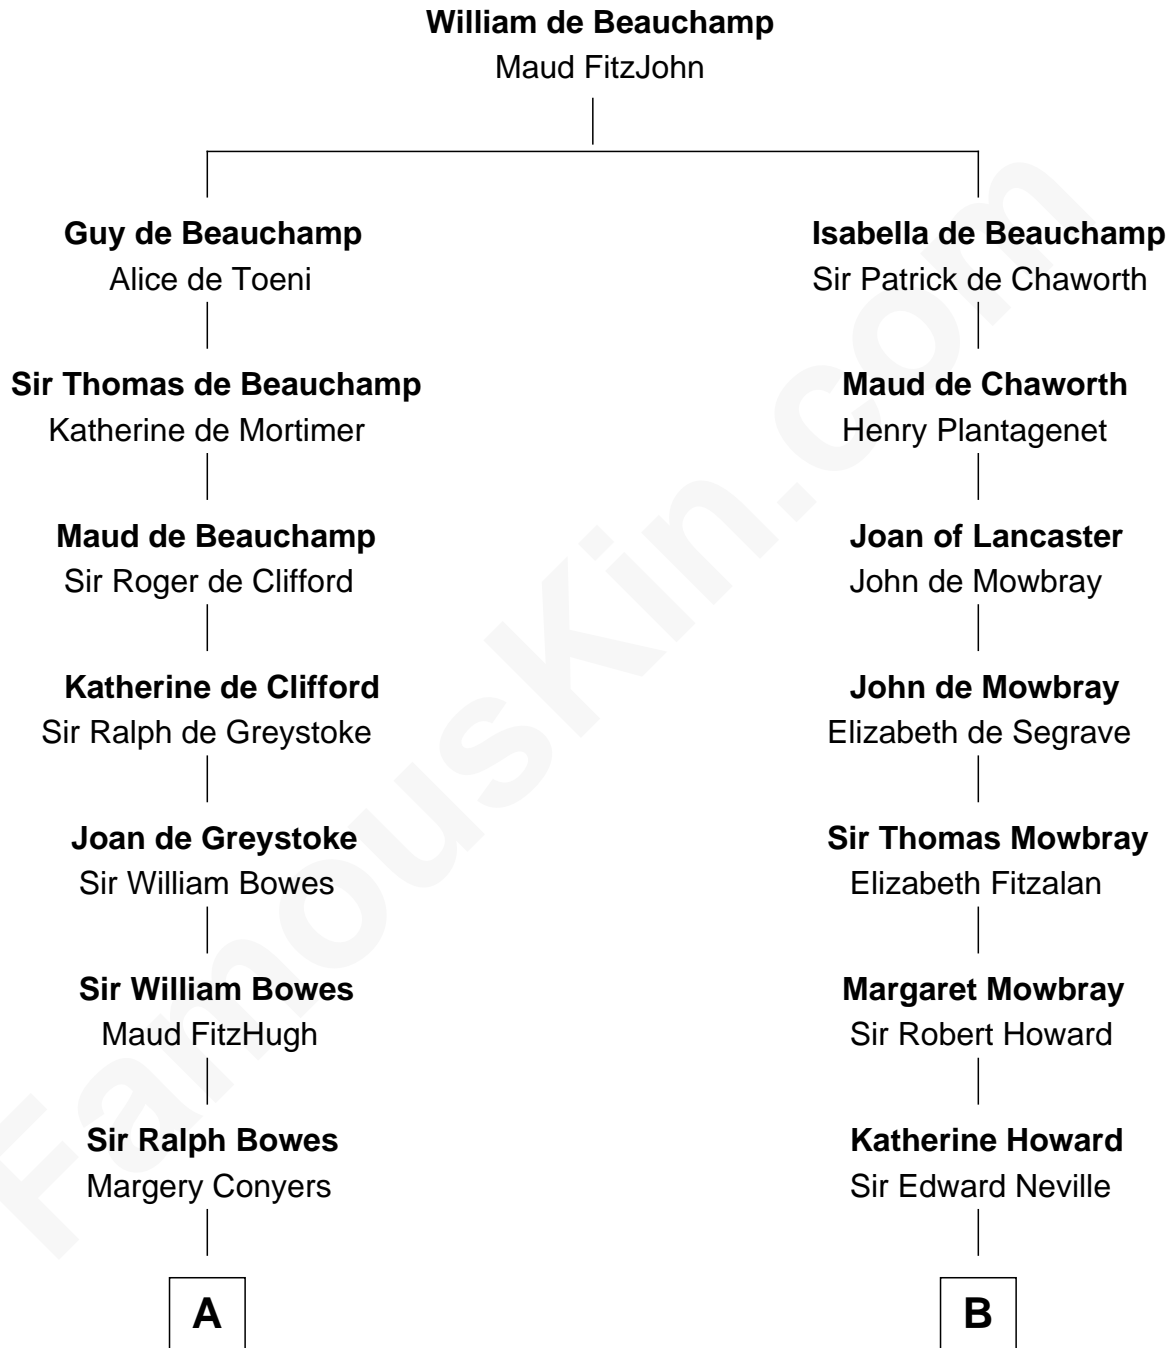

FamousKin.com
Relationship Chart of
Sandra Day O'Connor

First Female U.S. Supreme Court Justice

18th cousin 3 times removed of

John Marshall

4th Chief Justice of the U.S. Supreme Court

C

Lettice Carlyle Cobb

Luke Day

Hollis Day

Eliza L. Flanders

Henry Clay Day

Alice Edith Hilton

Henry R. Day

Ada Mae Wilkey

Sandra Day O'Connor