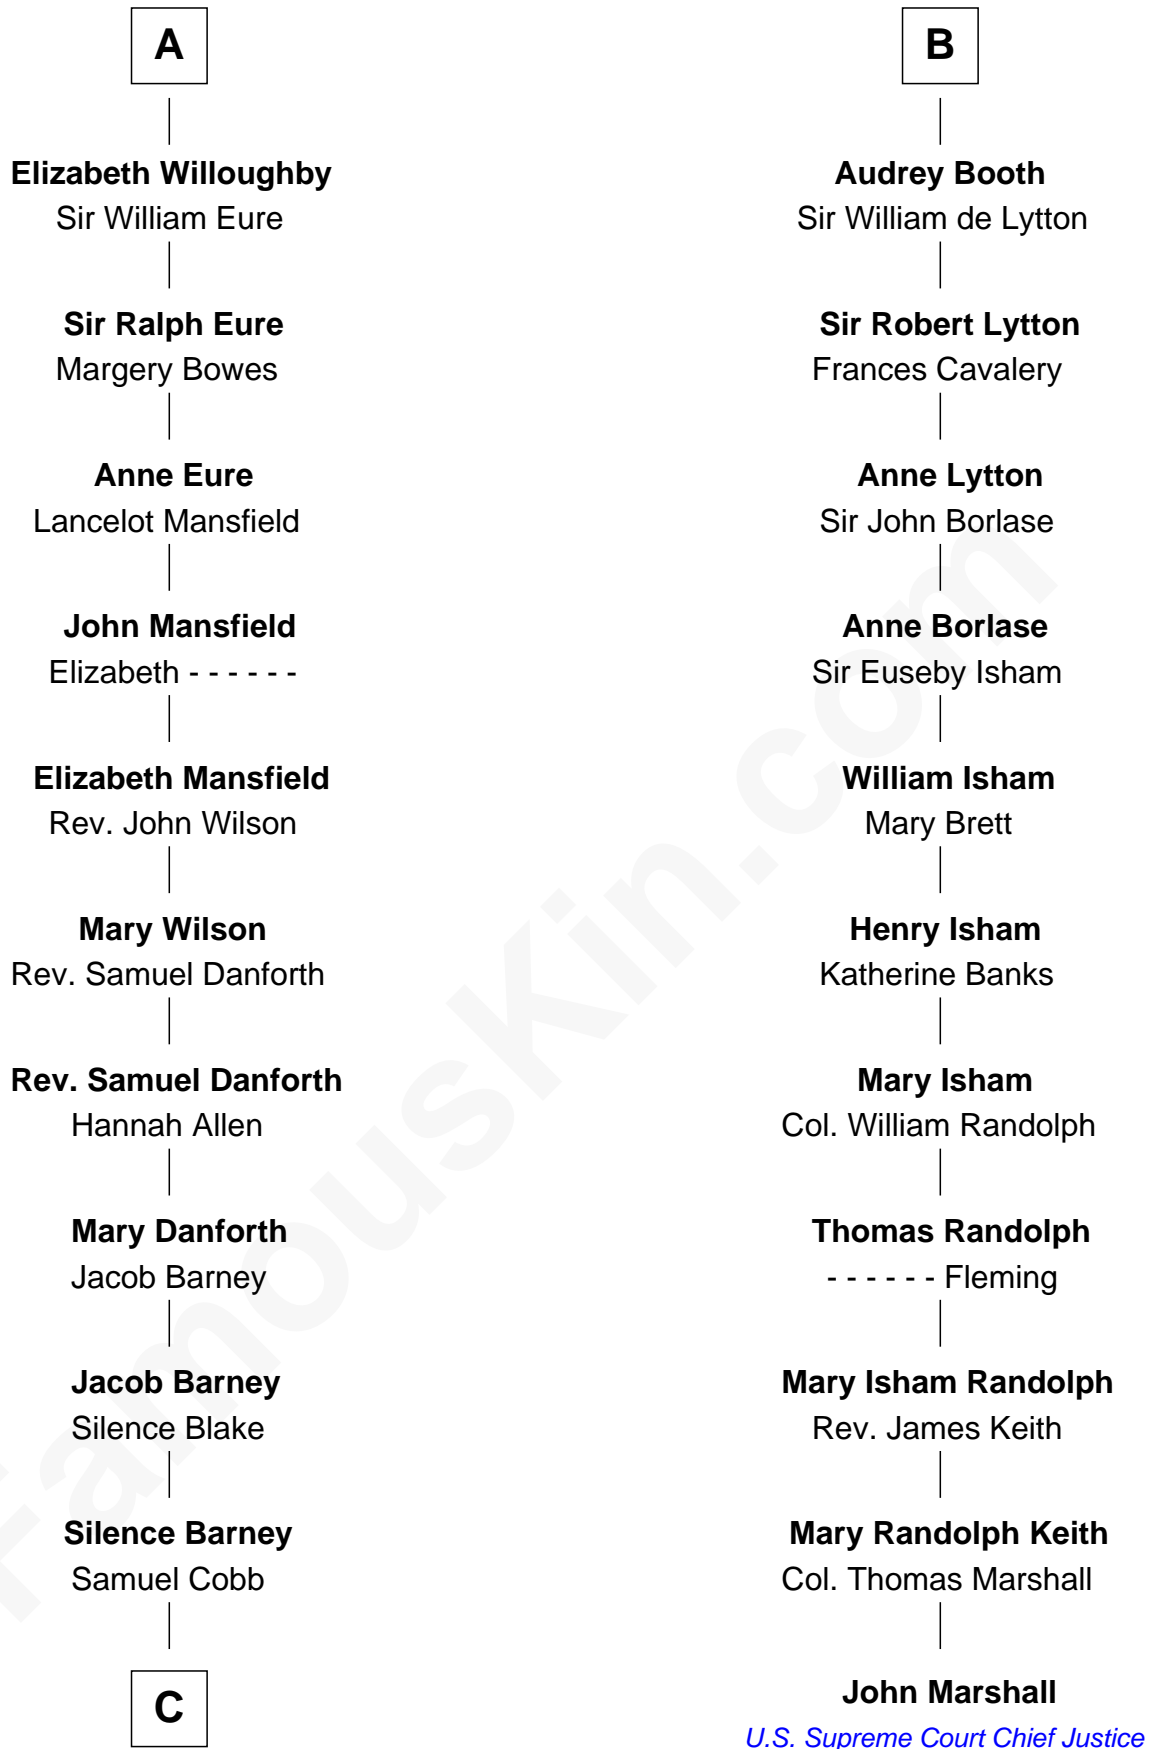

FamousKin.com

Relationship Chart of

Sandra Day O'Connor

First Female U.S. Supreme Court Justice

17th cousin 4 times removed of

John Marshall

4th Chief Justice of the U.S. Supreme Court

C

—
Lettice Carlyle Cobb

Luke Day

—
Hollis Day

Eliza L. Flanders

—
Henry Clay Day

Alice Edith Hilton

—
Henry R. Day

Ada Mae Wilkey