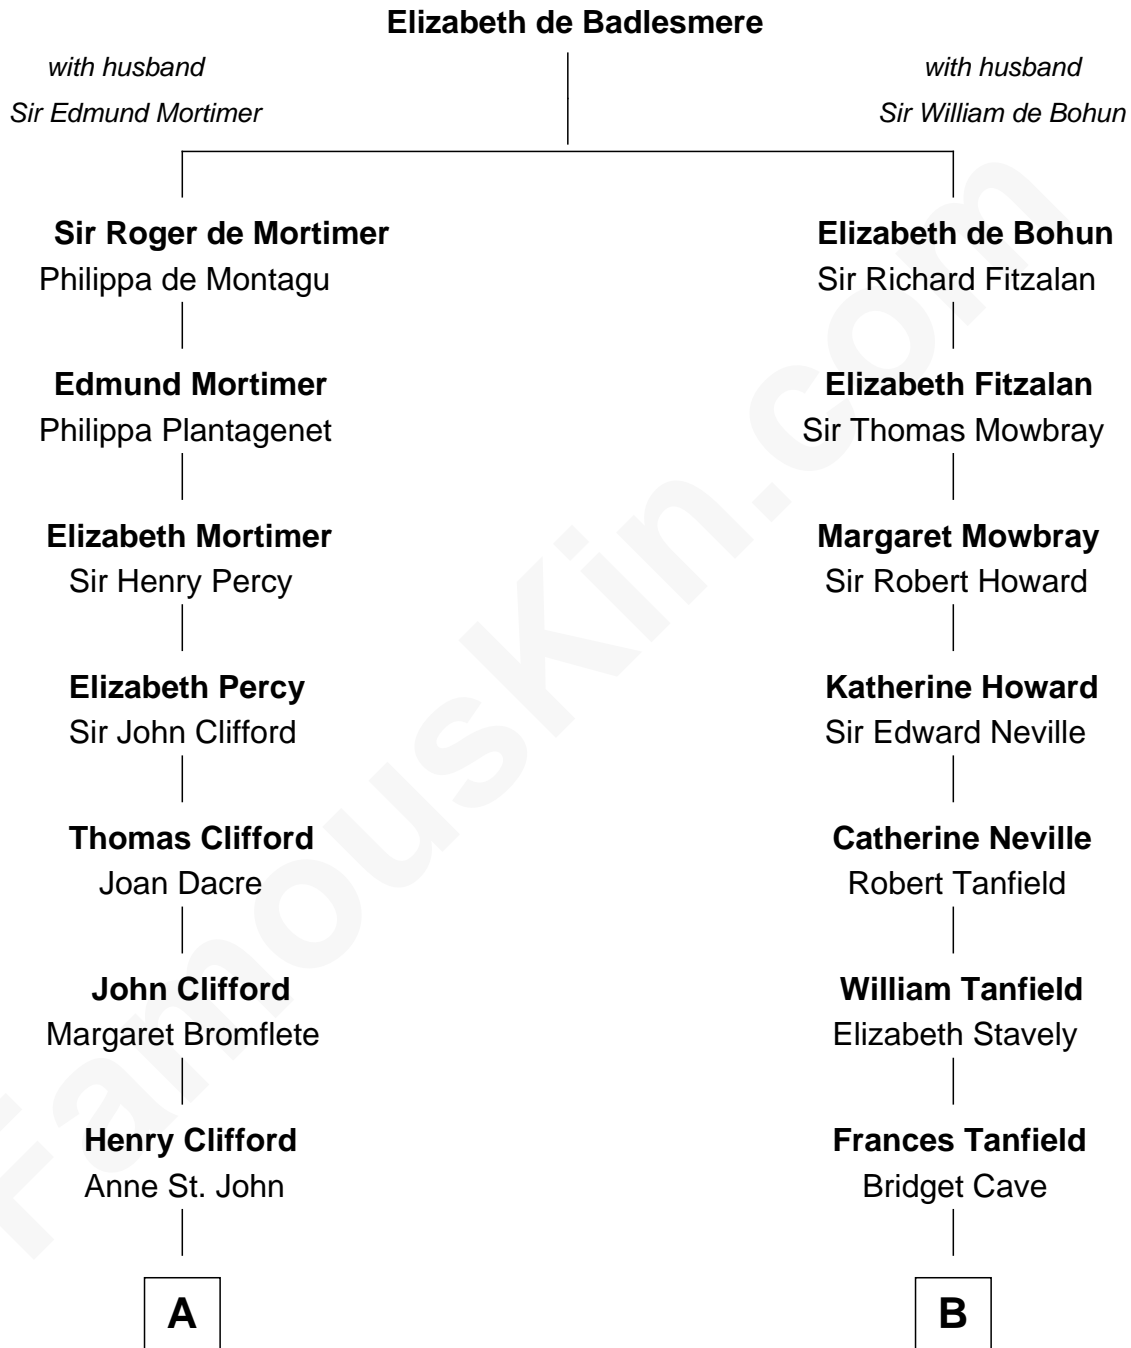

## Relationship Chart of

### Sandra Day O'Connor

*First Female U.S. Supreme Court Justice*

**15th cousin 6 times removed of**

### John Marshall

*4th Chief Justice of the U.S. Supreme Court*

**C**

—  
**Lettice Carlyle Cobb**

Luke Day

—  
**Hollis Day**

Eliza L. Flanders

—  
**Henry Clay Day**