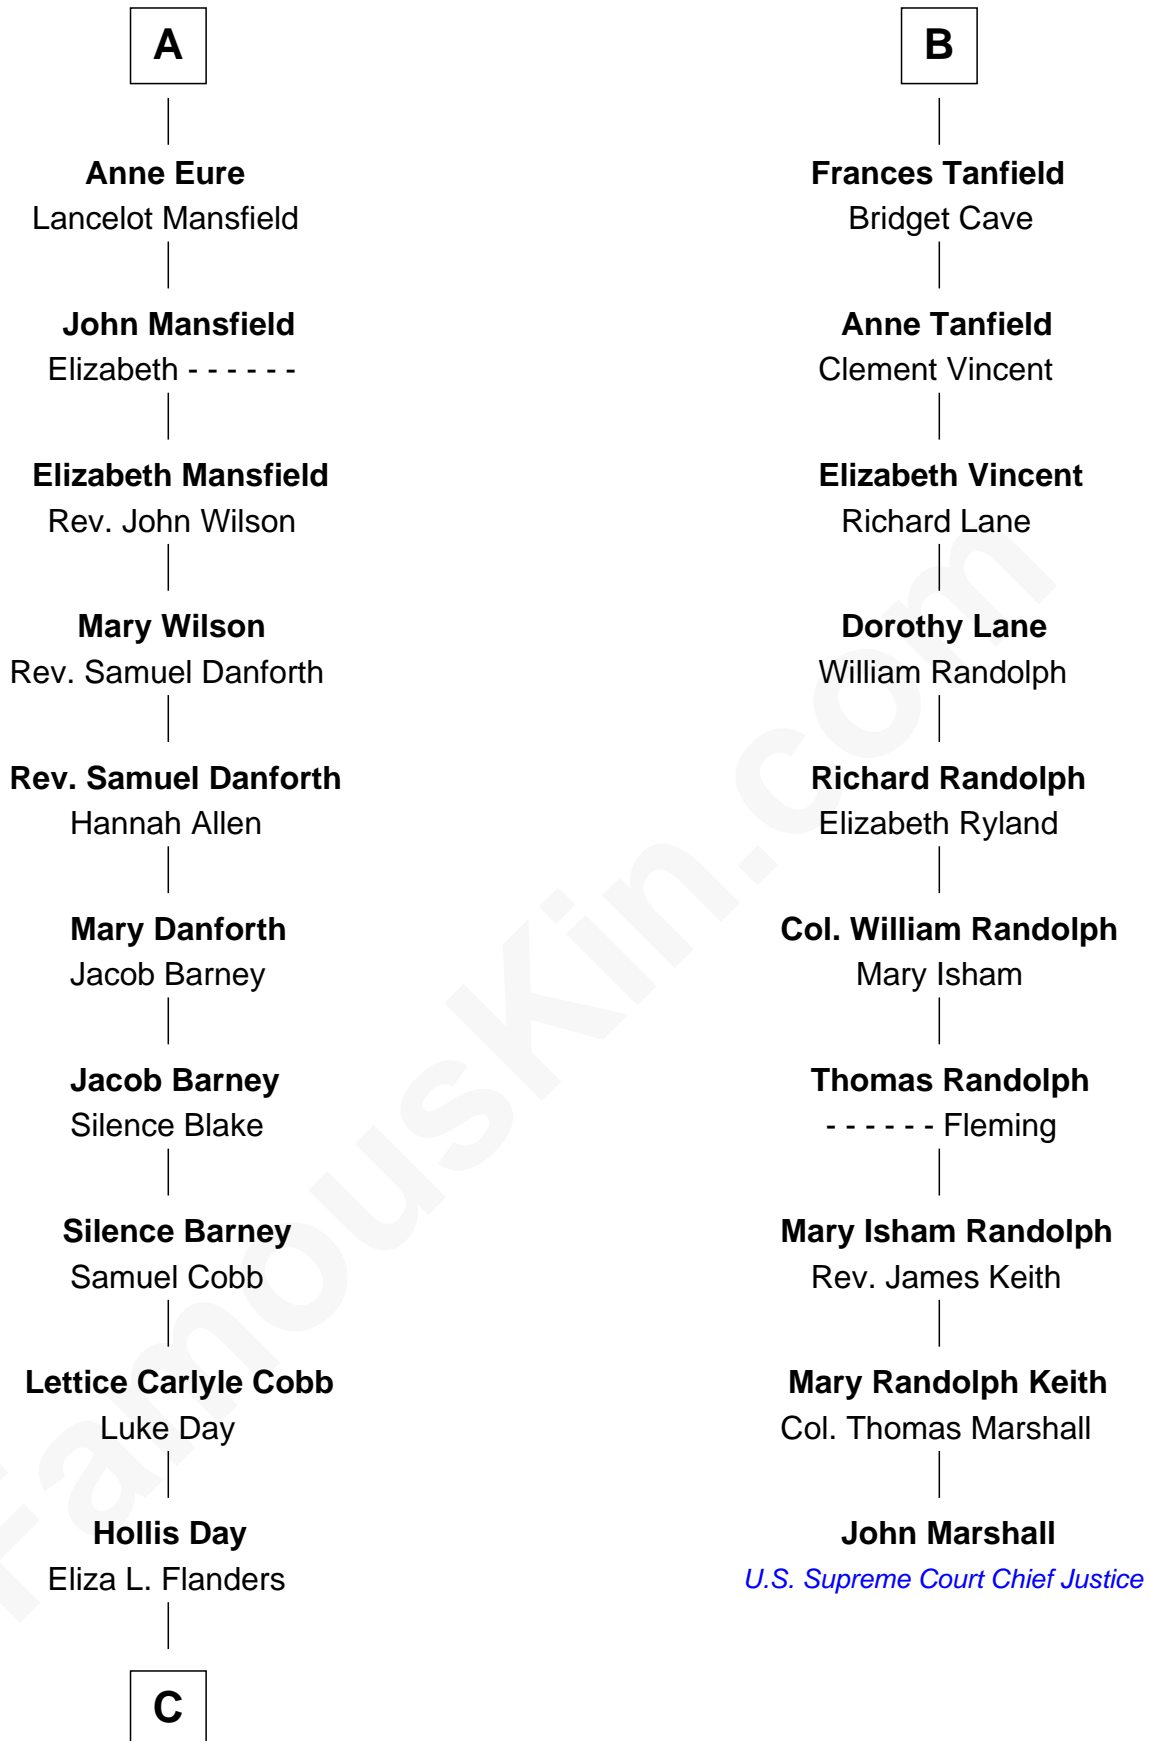

FamousKin.com

Relationship Chart of

Sandra Day O'Connor

First Female U.S. Supreme Court Justice

16th cousin 3 times removed of

John Marshall

4th Chief Justice of the U.S. Supreme Court

Edmund Fitzalan

Alice de Warenne

C

Henry Clay Day
Alice Edith Hilton

Henry R. Day
Ada Mae Wilkey

Sandra Day O'Connor
U.S. Supreme Court Justice

FamousKin.com