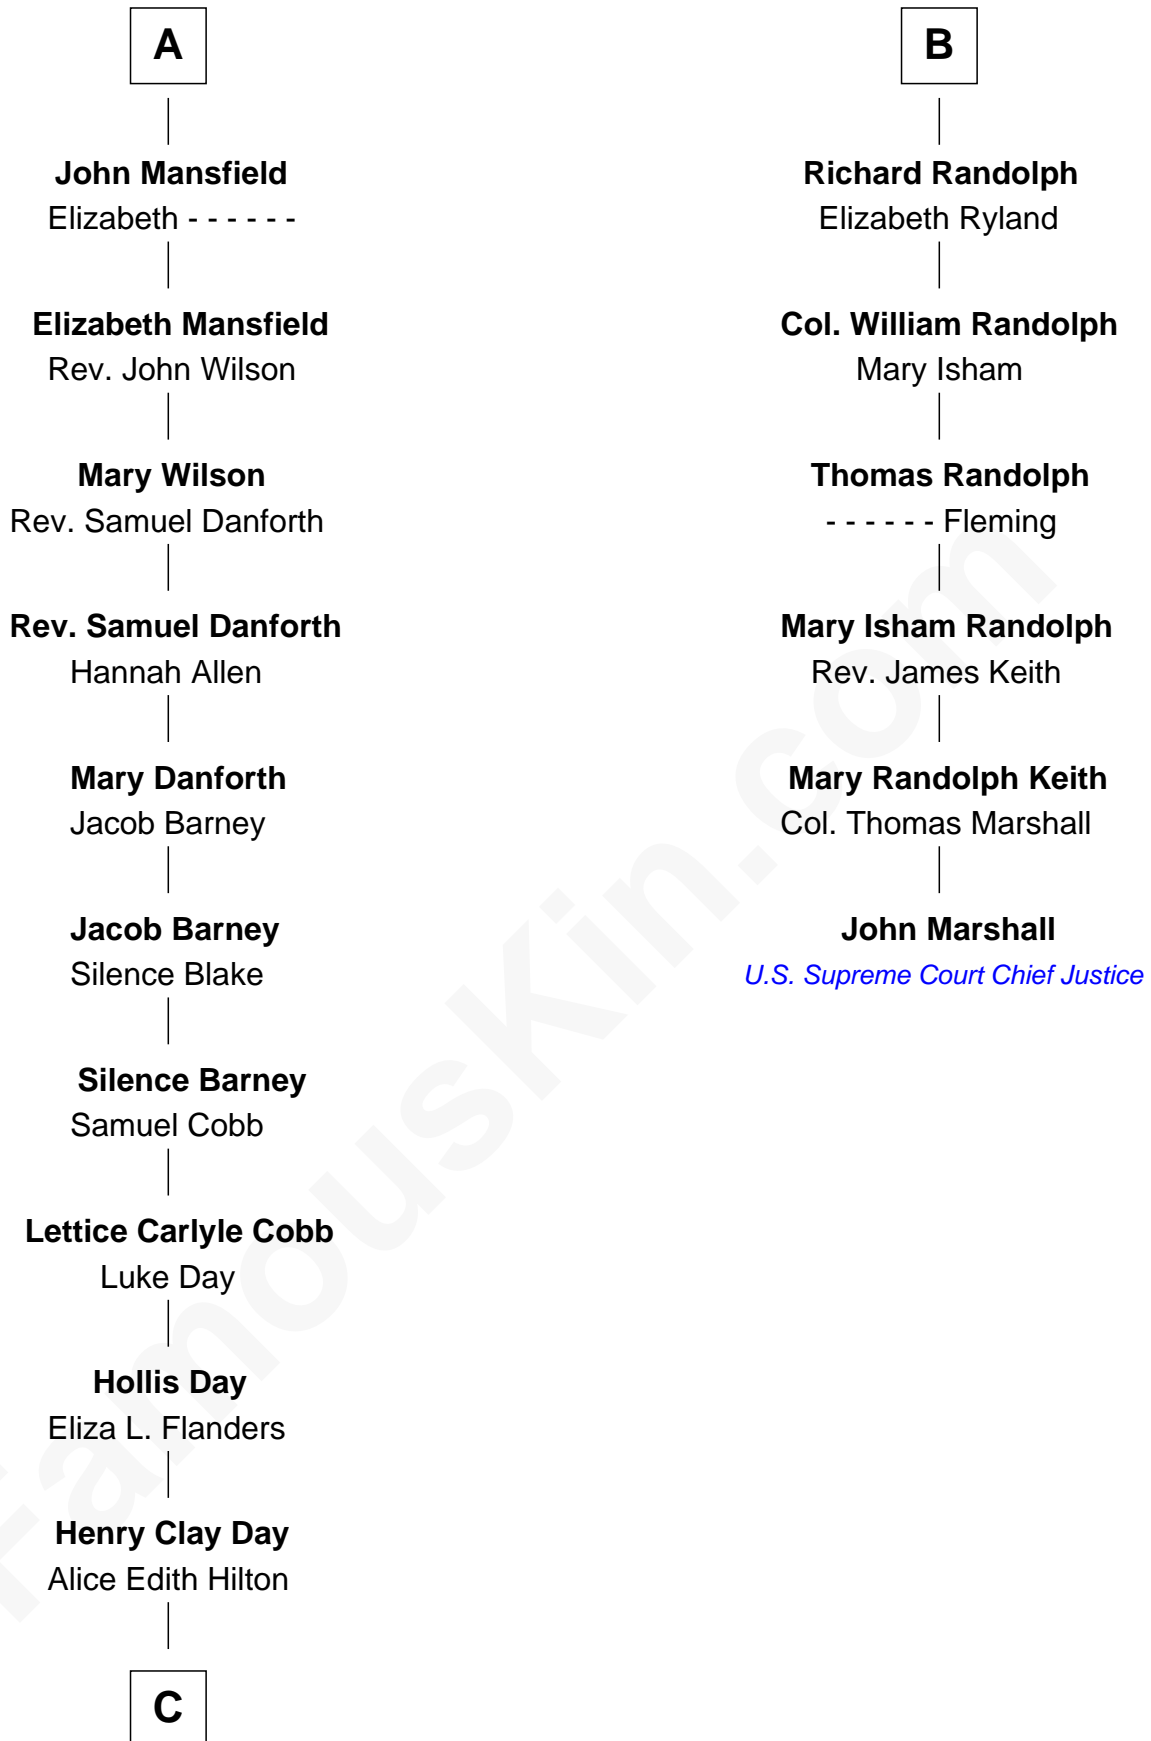

## Relationship Chart of

### Sandra Day O'Connor

*First Female U.S. Supreme Court Justice*

**12th cousin 6 times removed of**

### John Marshall

*4th Chief Justice of the U.S. Supreme Court*

**C**

Henry R. Day  
Ada Mae Wilkey

Sandra Day O'Connor  
*U.S. Supreme Court Justice*

FamousKin.com