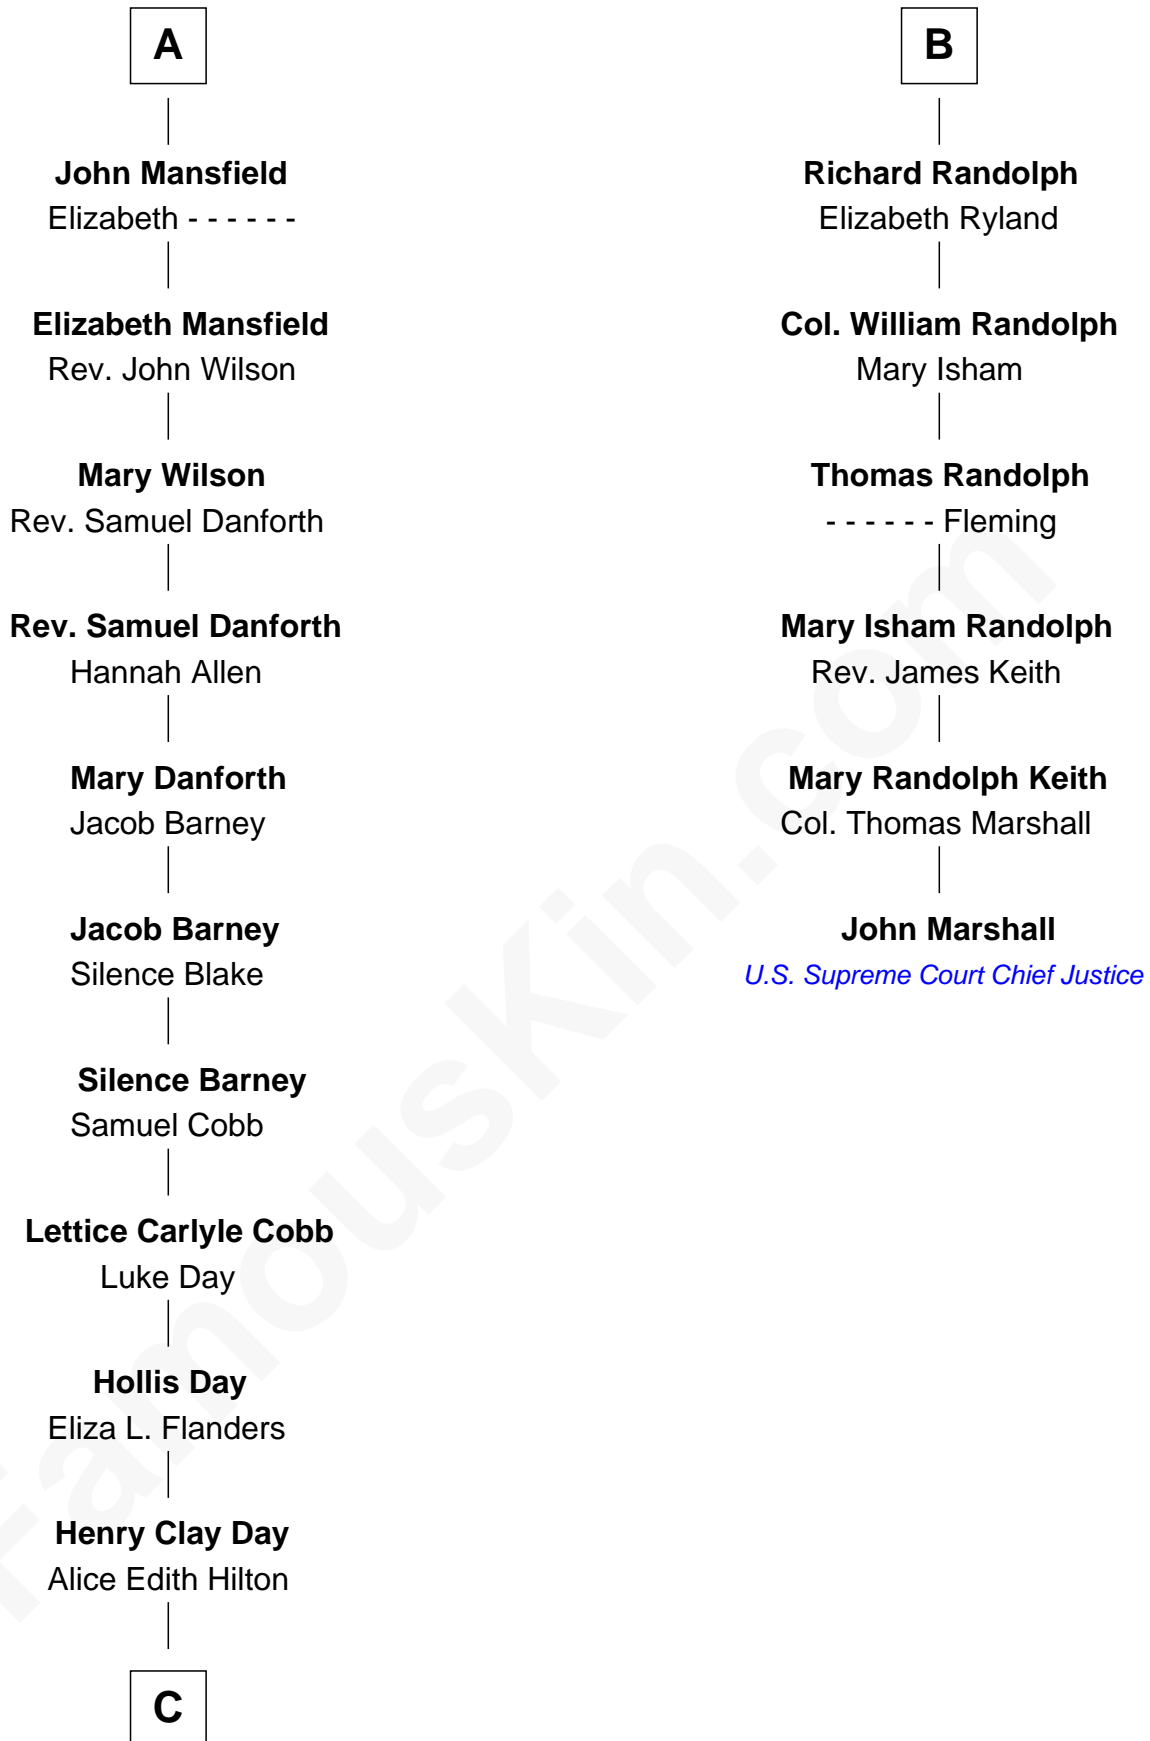

## Relationship Chart of

### Sandra Day O'Connor

*First Female U.S. Supreme Court Justice*

**12th cousin 6 times removed of**

### John Marshall

*4th Chief Justice of the U.S. Supreme Court*

**C**

Henry R. Day  
Ada Mae Wilkey

Sandra Day O'Connor  
*U.S. Supreme Court Justice*

FamousKin.com