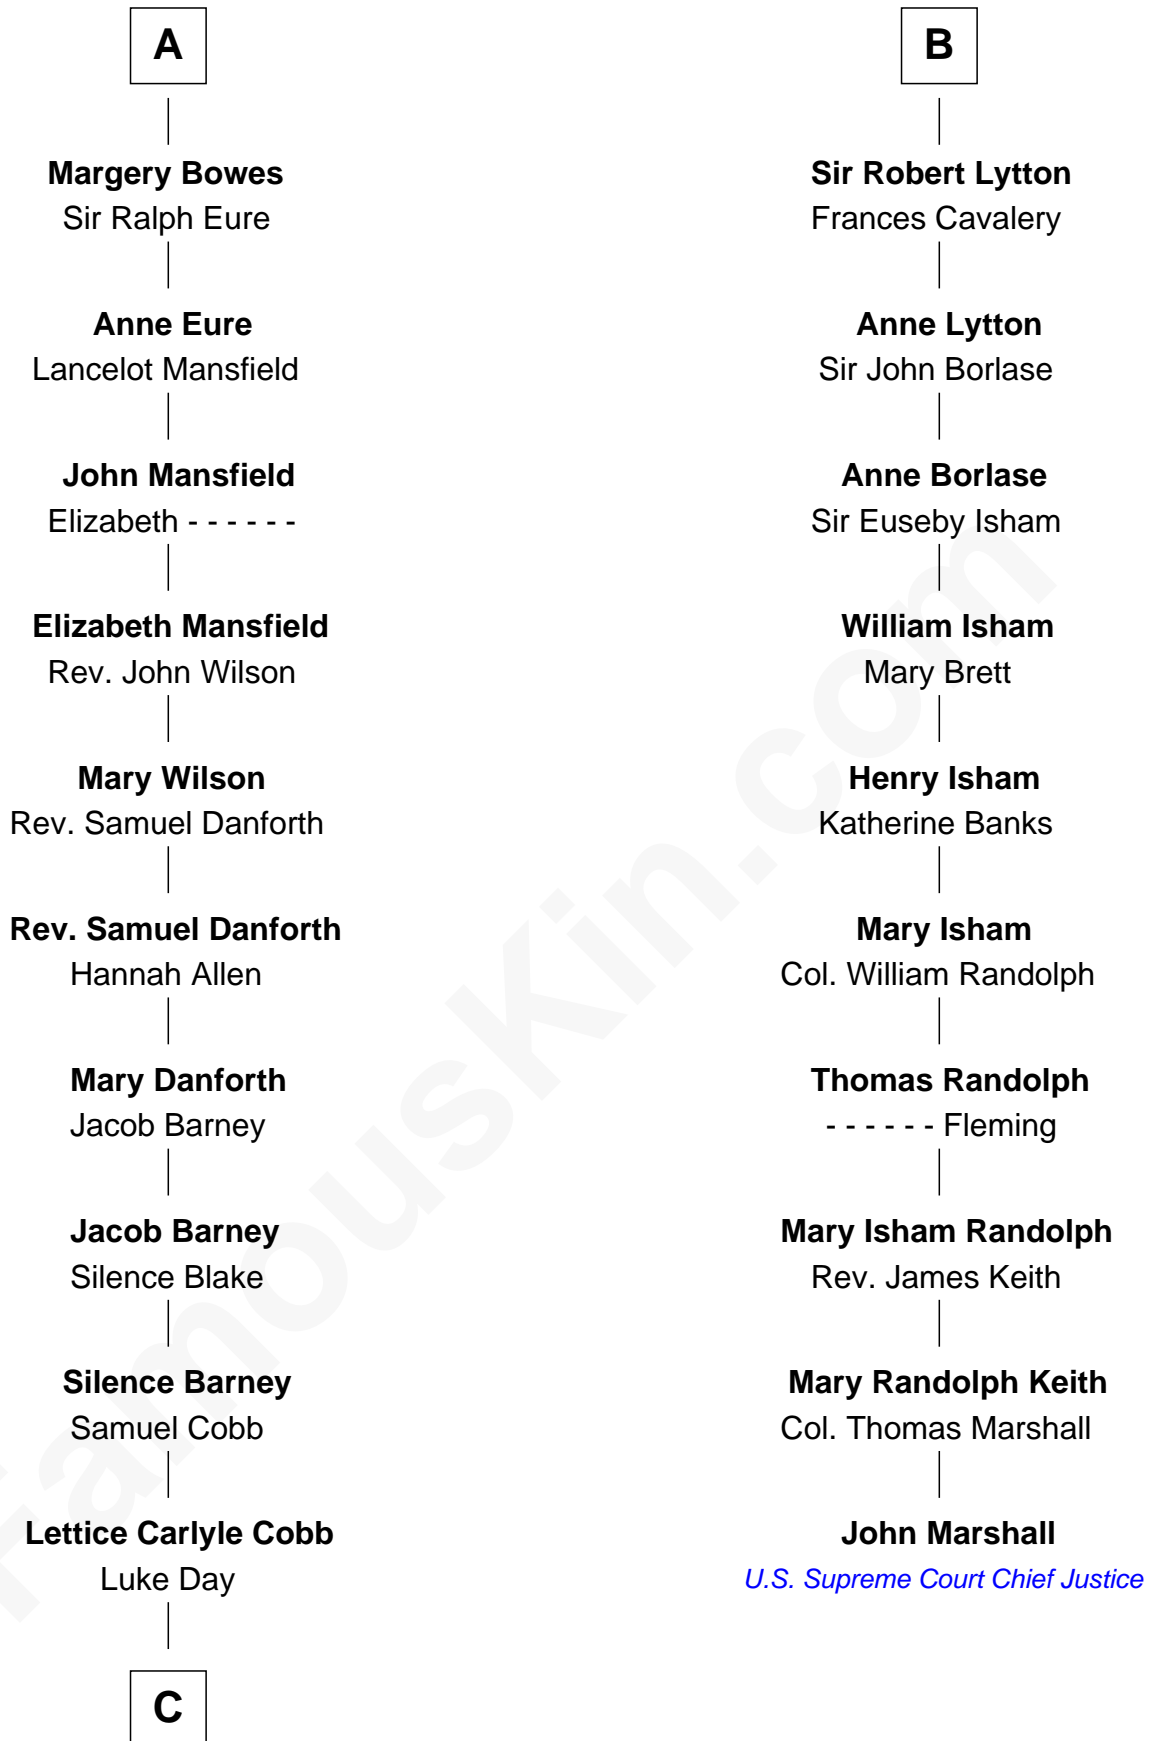

## Relationship Chart of

### Sandra Day O'Connor

First Female U.S. Supreme Court Justice

16th cousin 4 times removed of

### John Marshall

4th Chief Justice of the U.S. Supreme Court

#### Sir Geoffrey le Scrope

Ivetta de Ros

**C**

—  
**Hollis Day**

Eliza L. Flanders

—  
**Henry Clay Day**

Alice Edith Hilton

—  
**Henry R. Day**