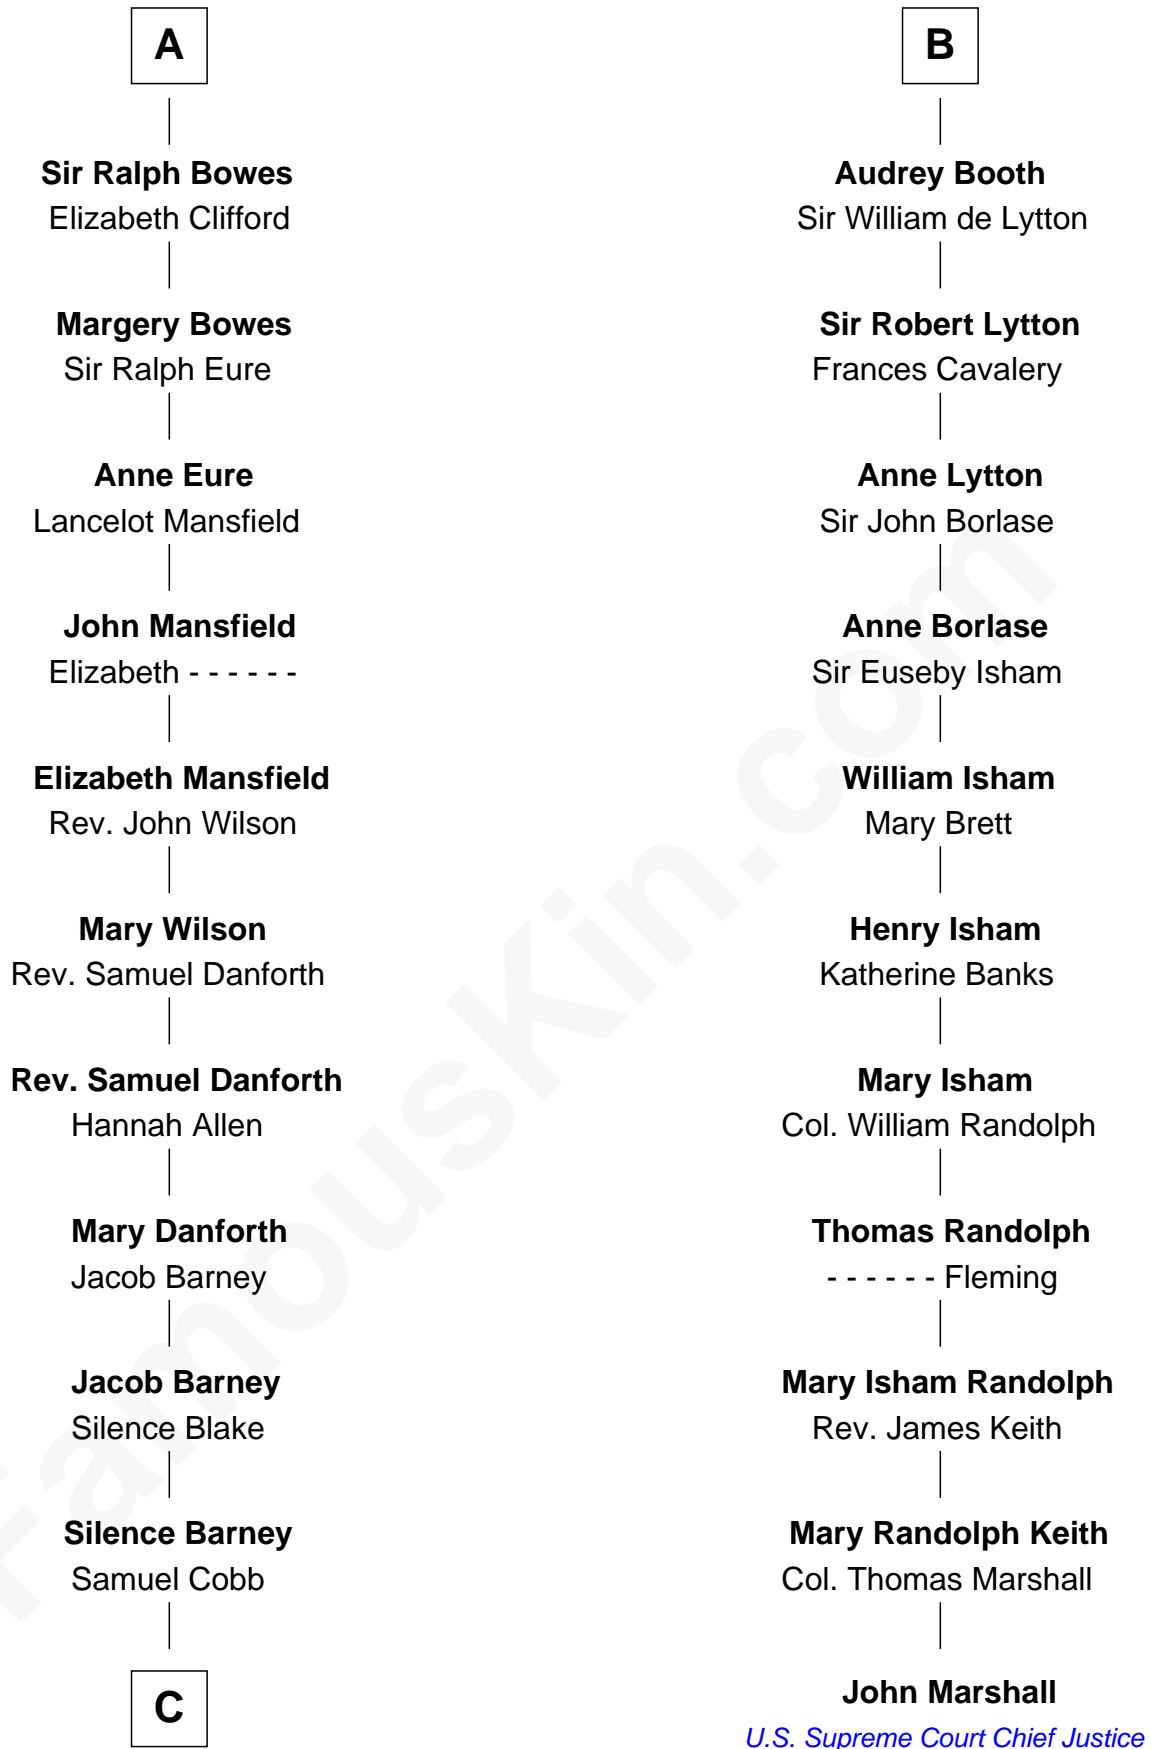

## Relationship Chart of

### Sandra Day O'Connor

*First Female U.S. Supreme Court Justice*

17th cousin 4 times removed of

### John Marshall

*4th Chief Justice of the U.S. Supreme Court*

**C**

—  
**Lettice Carlyle Cobb**

Luke Day

—  
**Hollis Day**

Eliza L. Flanders

—  
**Henry Clay Day**

Alice Edith Hilton

—  
**Henry R. Day**

Ada Mae Wilkey

—  
**Sandra Day O'Connor**

*U.S. Supreme Court Justice*

FamousKin.com