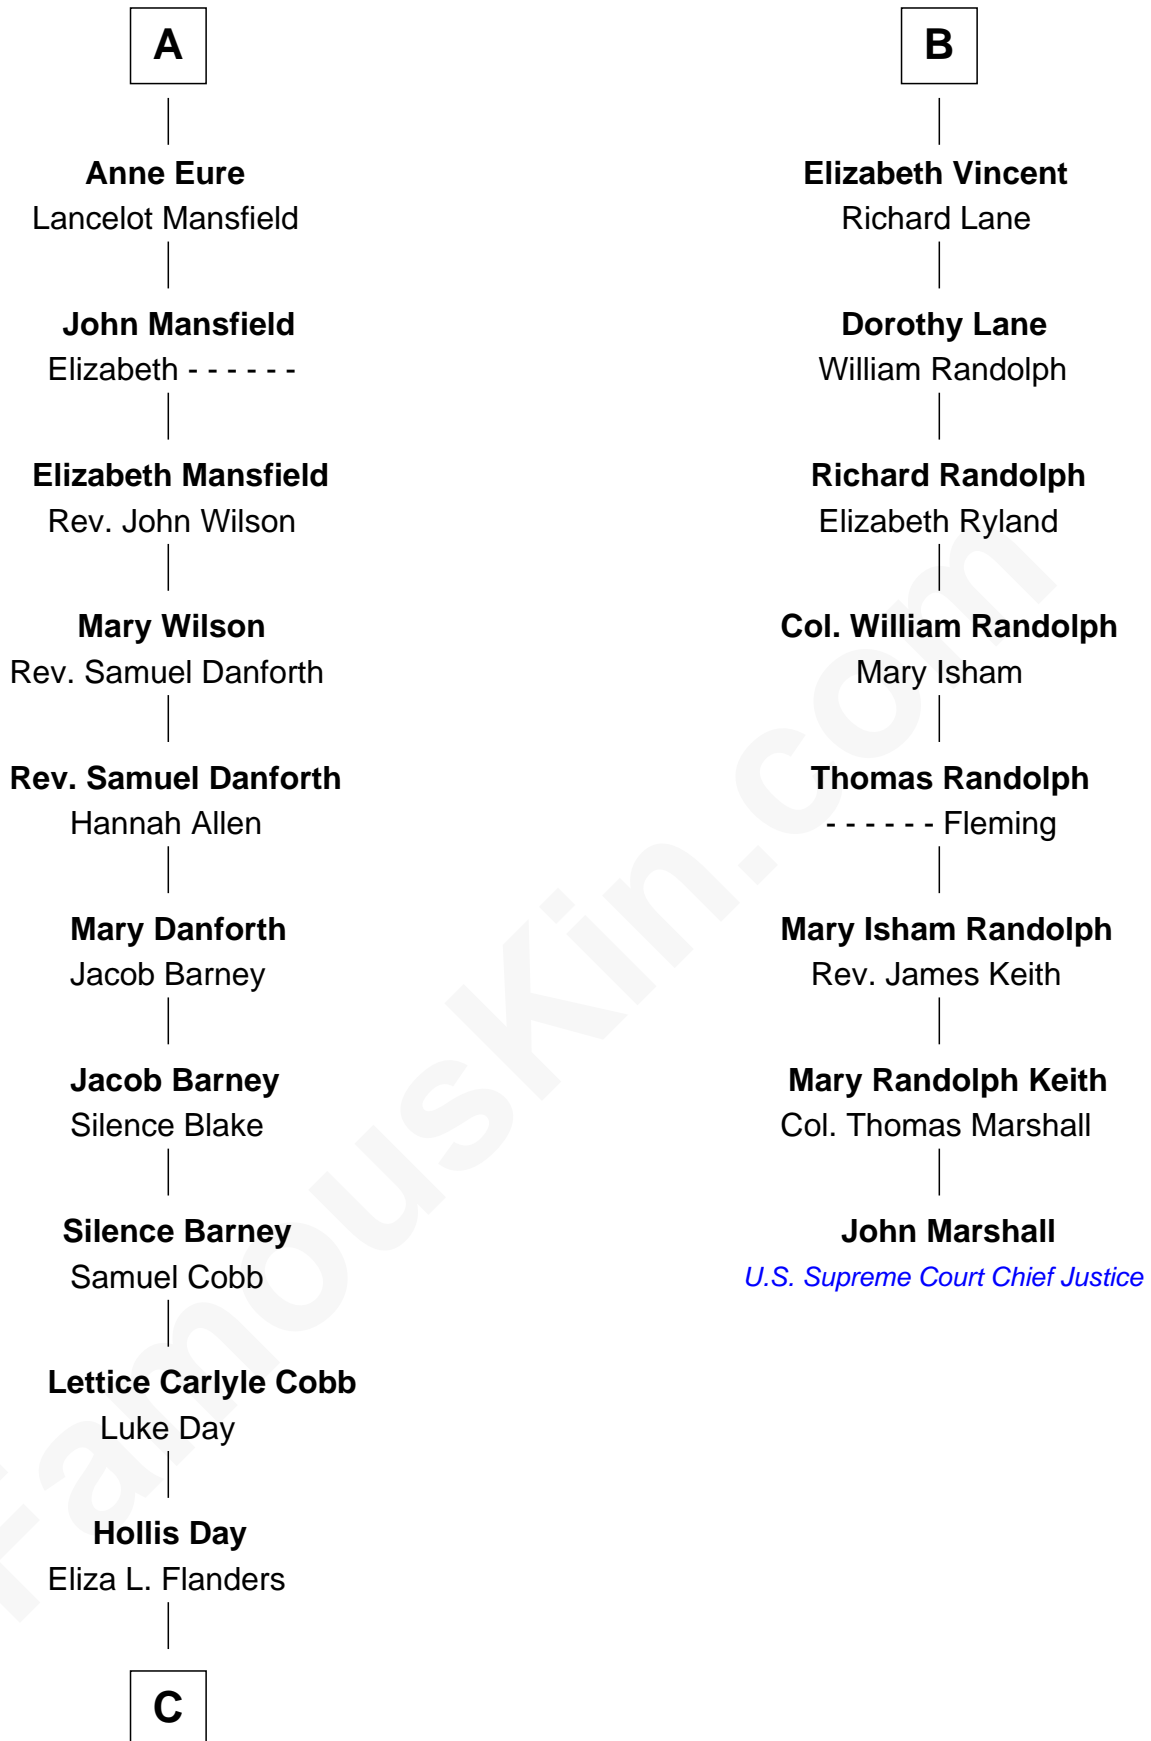

## Relationship Chart of

### Sandra Day O'Connor

*First Female U.S. Supreme Court Justice*

14th cousin 5 times removed of

### John Marshall

*4th Chief Justice of the U.S. Supreme Court*

**C**

Henry Clay Day  
Alice Edith Hilton

Henry R. Day  
Ada Mae Wilkey

Sandra Day O'Connor  
*U.S. Supreme Court Justice*

FamousKin.com