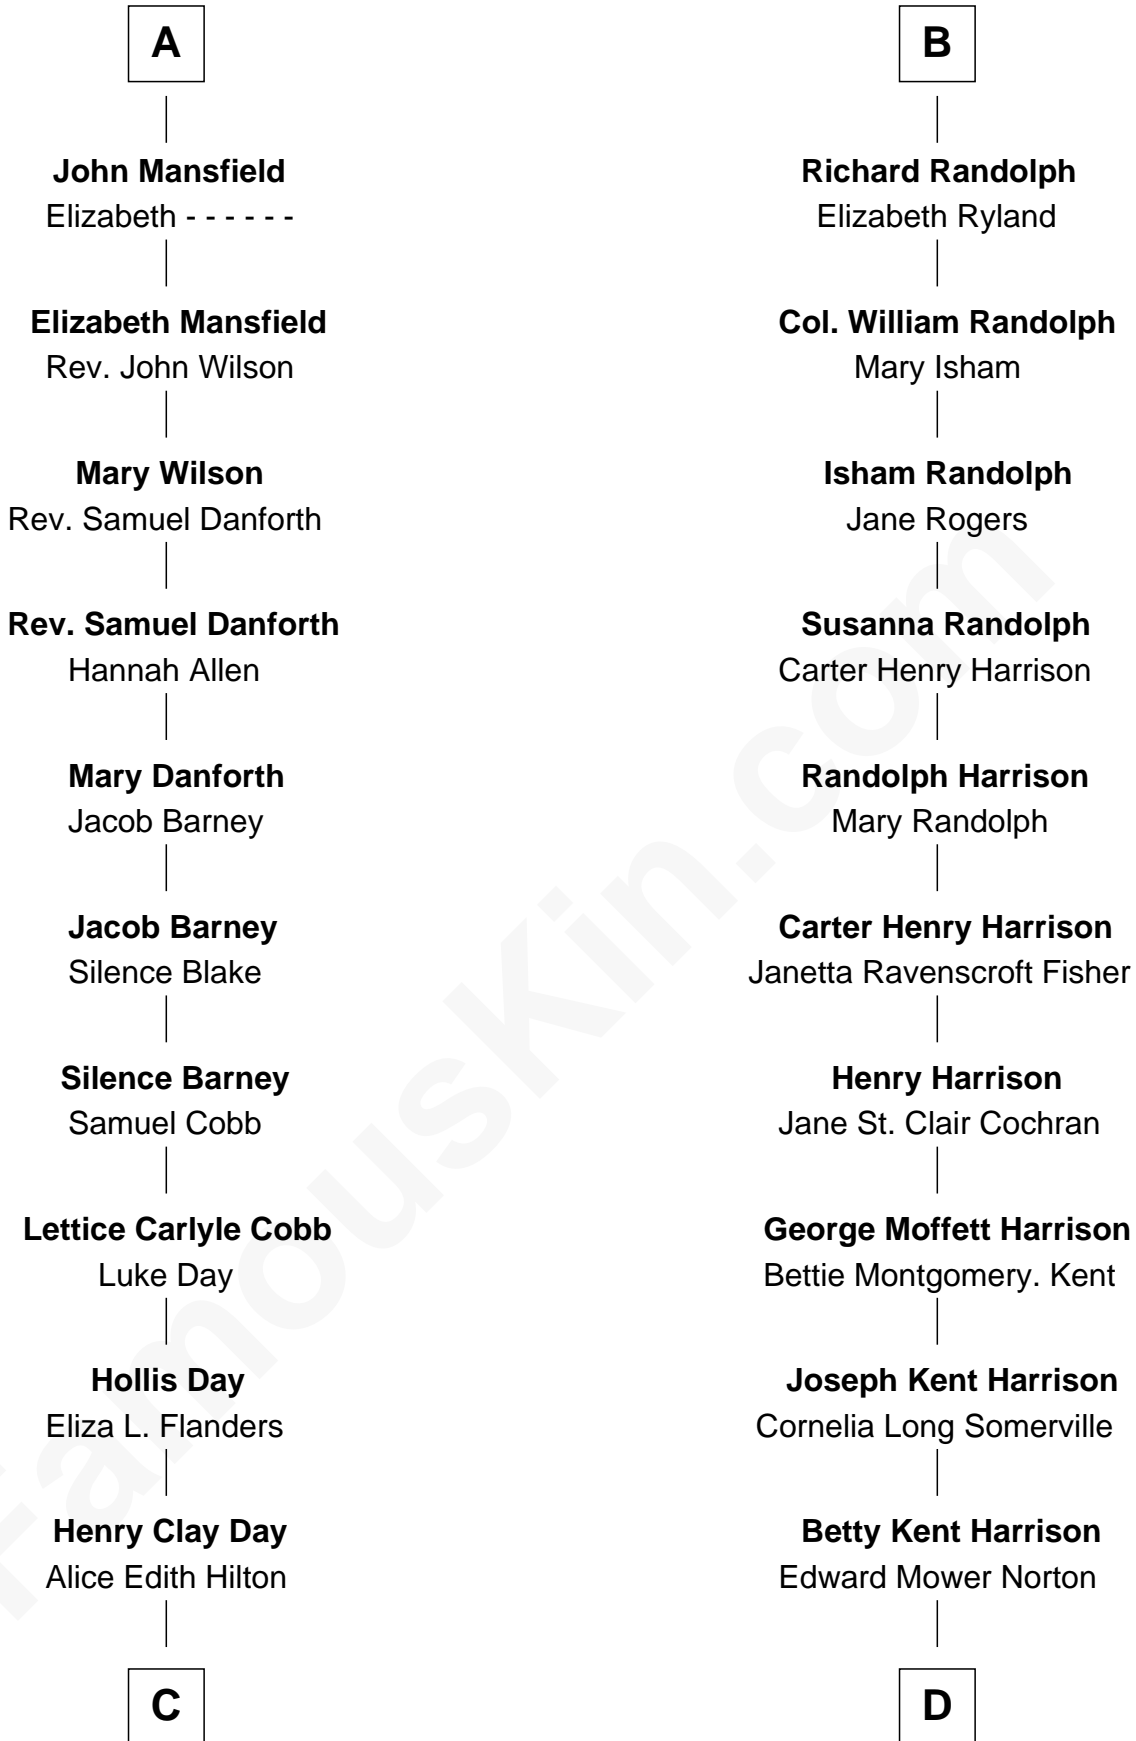

FamousKin.com

Relationship Chart of

Sandra Day O'Connor

First Female U.S. Supreme Court Justice

18th cousin of

Edward Norton
Movie Actor

C

Henry R. Day
Ada Mae Wilkey

Sandra Day O'Connor
U.S. Supreme Court Justice

D

Edward Mower Norton
Lydia Robinson Rouse

Edward Norton
Movie Actor

FamousKin.com