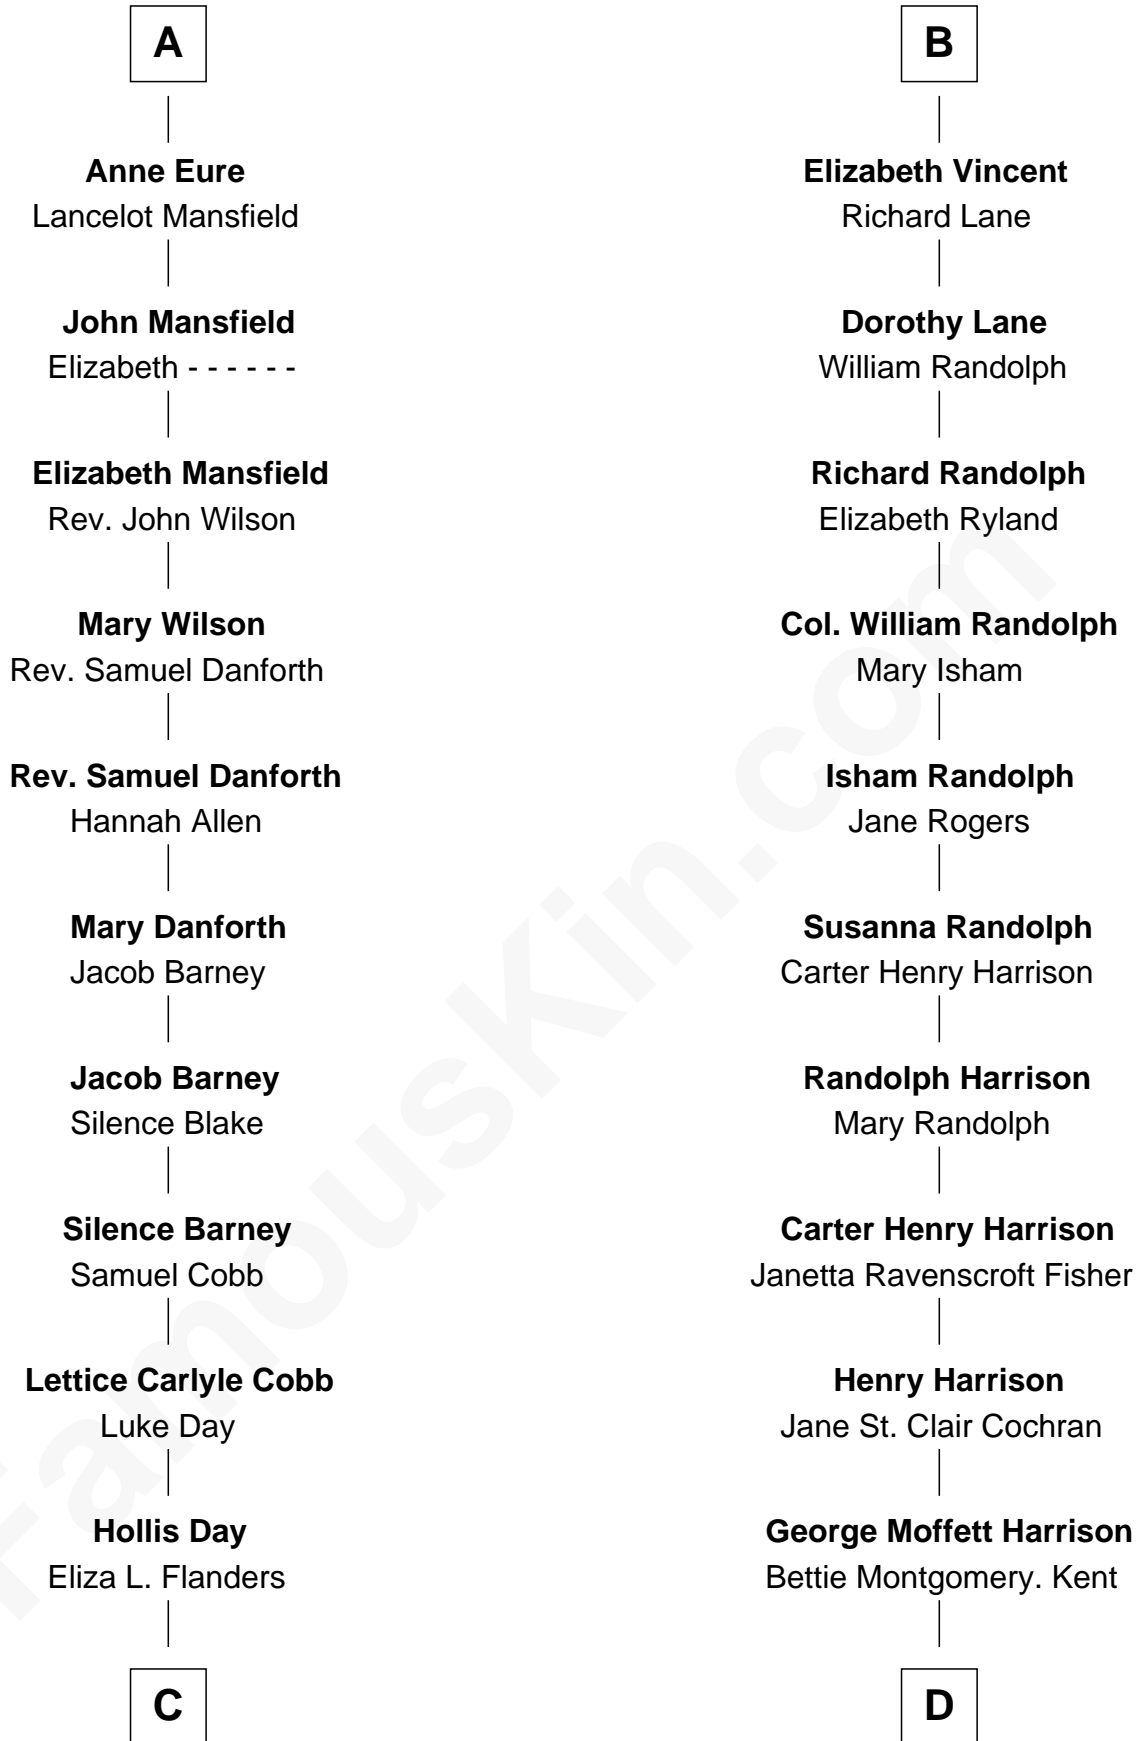

FamousKin.com

Relationship Chart of

Sandra Day O'Connor

First Female U.S. Supreme Court Justice

19th cousin 1 time removed of

Edward Norton

Movie Actor

C

Henry Clay Day
Alice Edith Hilton

Henry R. Day
Ada Mae Wilkey

Sandra Day O'Connor
U.S. Supreme Court Justice

D

Joseph Kent Harrison
Cornelia Long Somerville

Betty Kent Harrison
Edward Mower Norton

Edward Mower Norton
Lydia Robinson Rouse