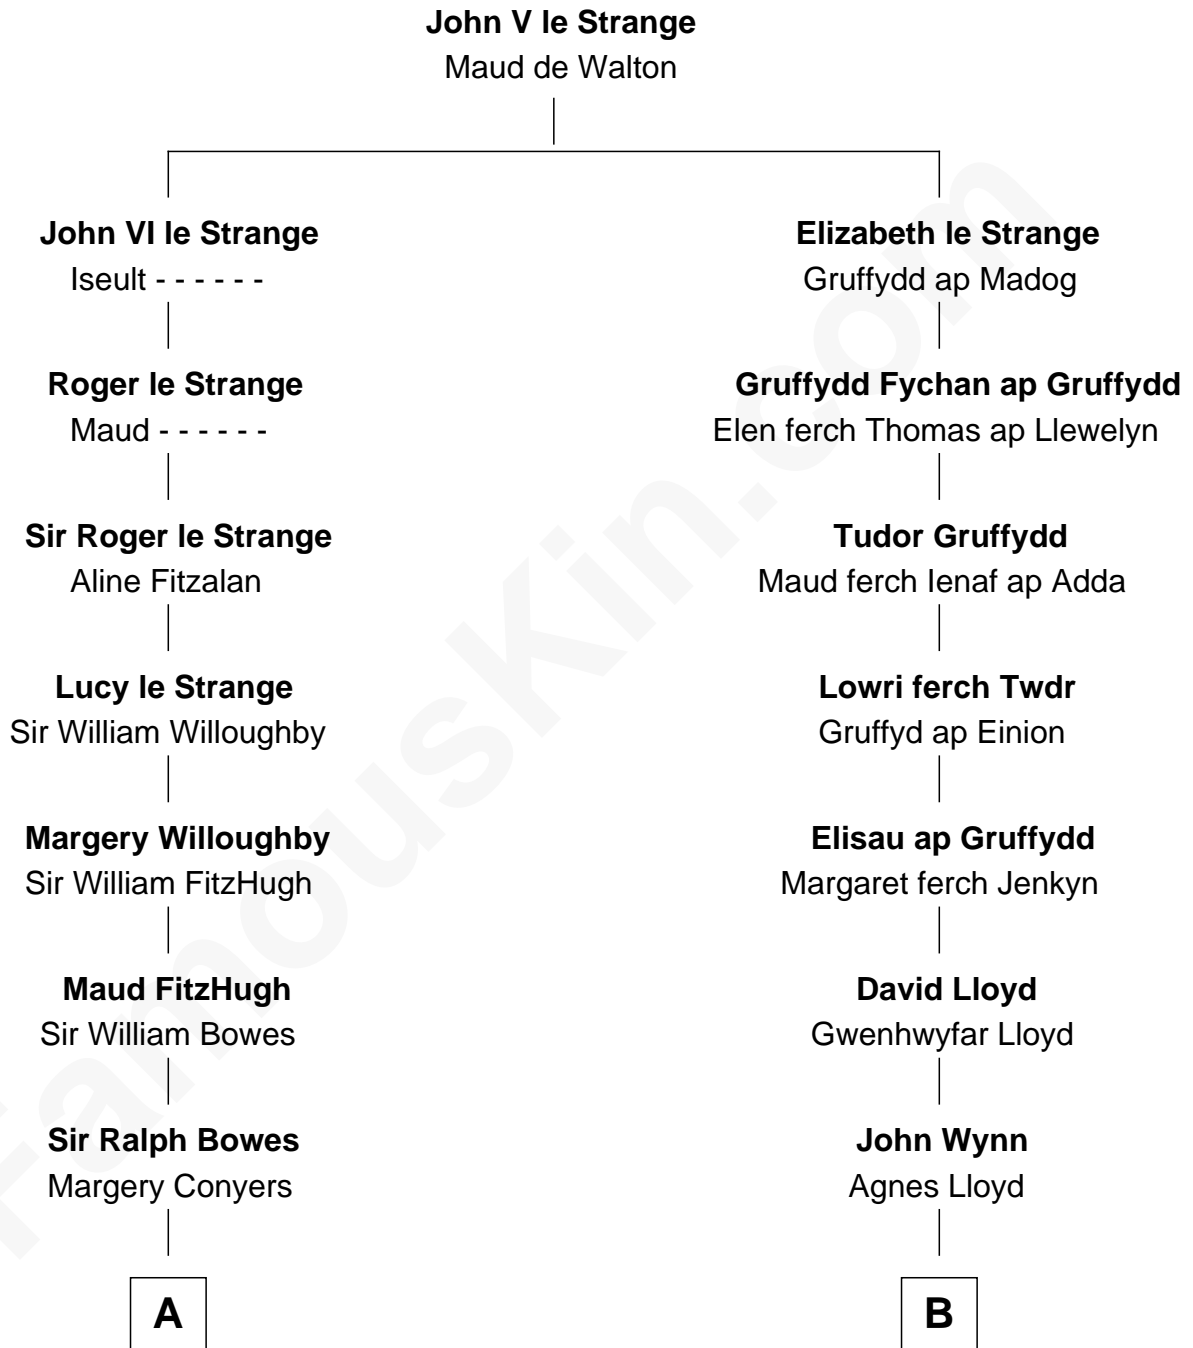

FamousKin.com

Relationship Chart of

Sandra Day O'Connor

First Female U.S. Supreme Court Justice

20th cousin 1 time removed of

Mizuo Peck

TV and Movie Actress

C

Lettice Carlyle Cobb

Luke Day

Hollis Day

Eliza L. Flanders

Henry Clay Day

Alice Edith Hilton

Henry R. Day

Ada Mae Wilkey