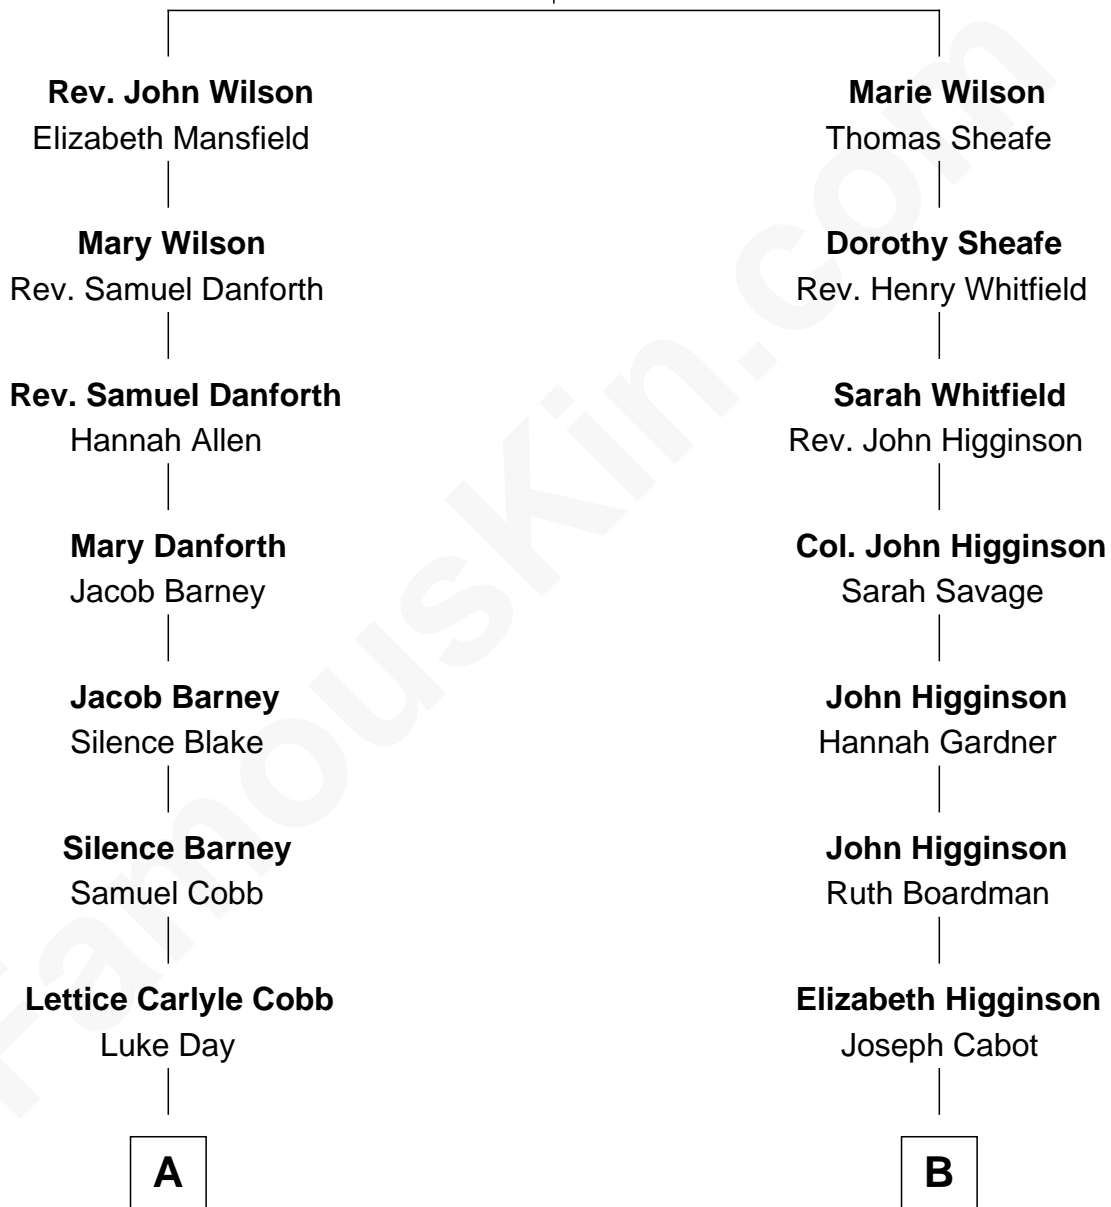

FamousKin.com
Relationship Chart of
Sandra Day O'Connor

First Female U.S. Supreme Court Justice

10th cousin of

Oliver Wendell Holmes, Jr.
U.S. Supreme Court Justice

Rev. William Wilson
 Isabel Woodhall

A

Hollis Day

Eliza L. Flanders

Henry Clay Day

Alice Edith Hilton

Henry R. Day

Ada Mae Wilkey

Sandra Day O'Connor

U.S. Supreme Court Justice

B