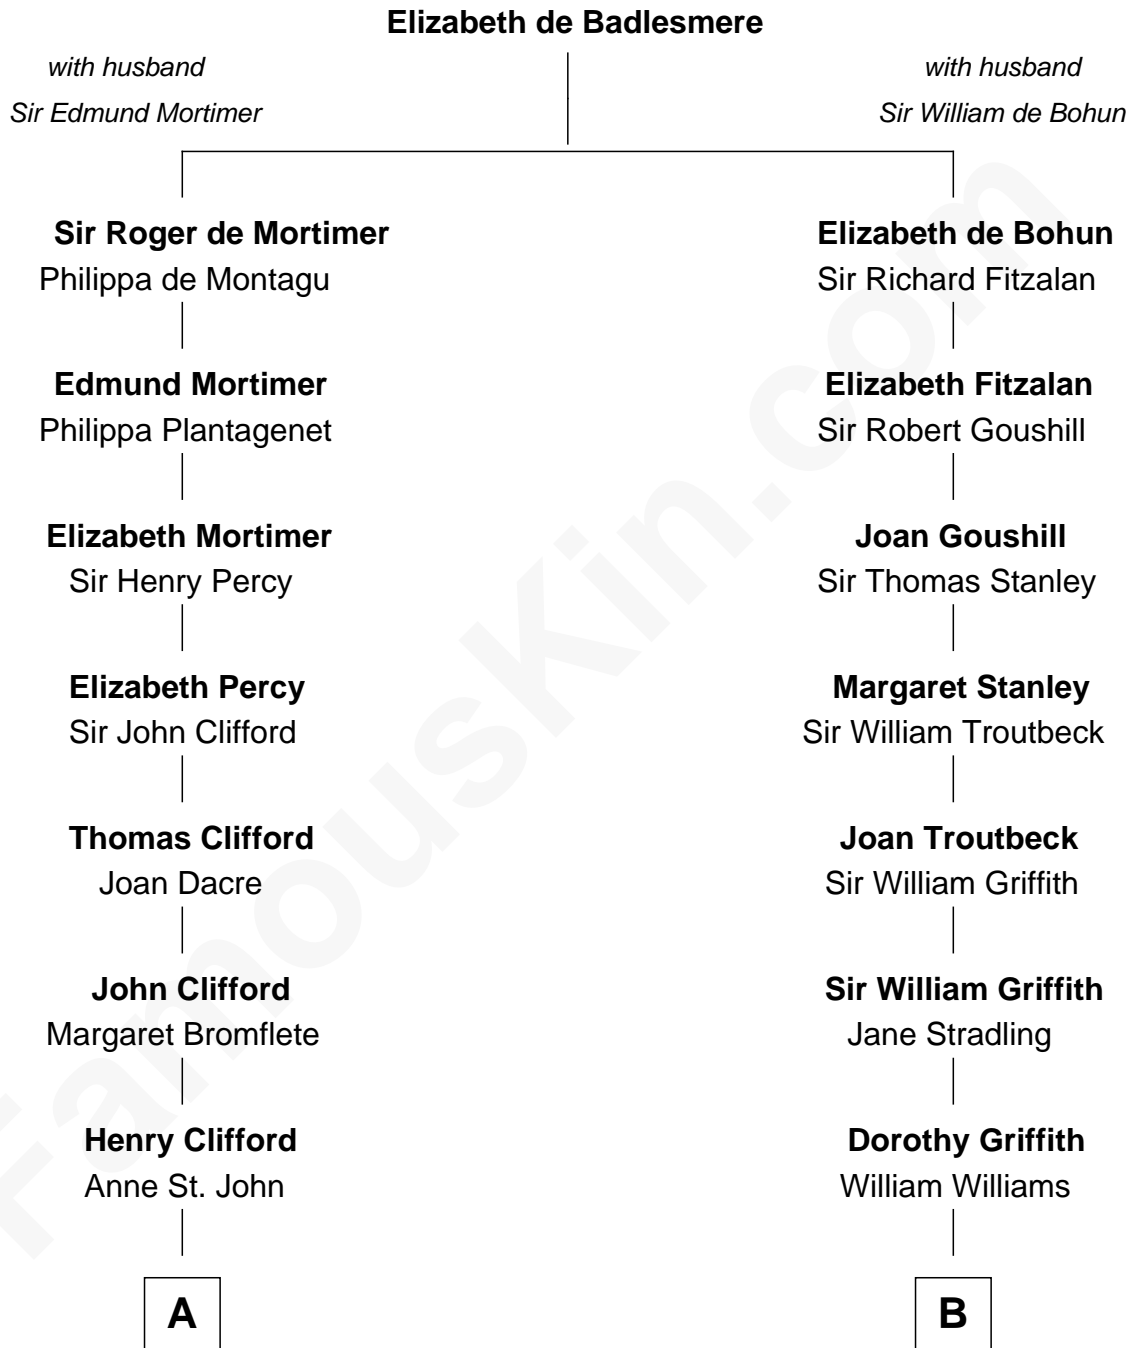

FamousKin.com

Relationship Chart of

Sandra Day O'Connor

First Female U.S. Supreme Court Justice

16th cousin 5 times removed of

Oliver Wendell Holmes, Jr.
U.S. Supreme Court Justice

C

—
Lettice Carlyle Cobb

Luke Day

—
Hollis Day

Eliza L. Flanders

—
Henry Clay Day

Alice Edith Hilton

—
Henry R. Day

Ada Mae Wilkey

—
Sandra Day O'Connor

U.S. Supreme Court Justice

FamousKin.com