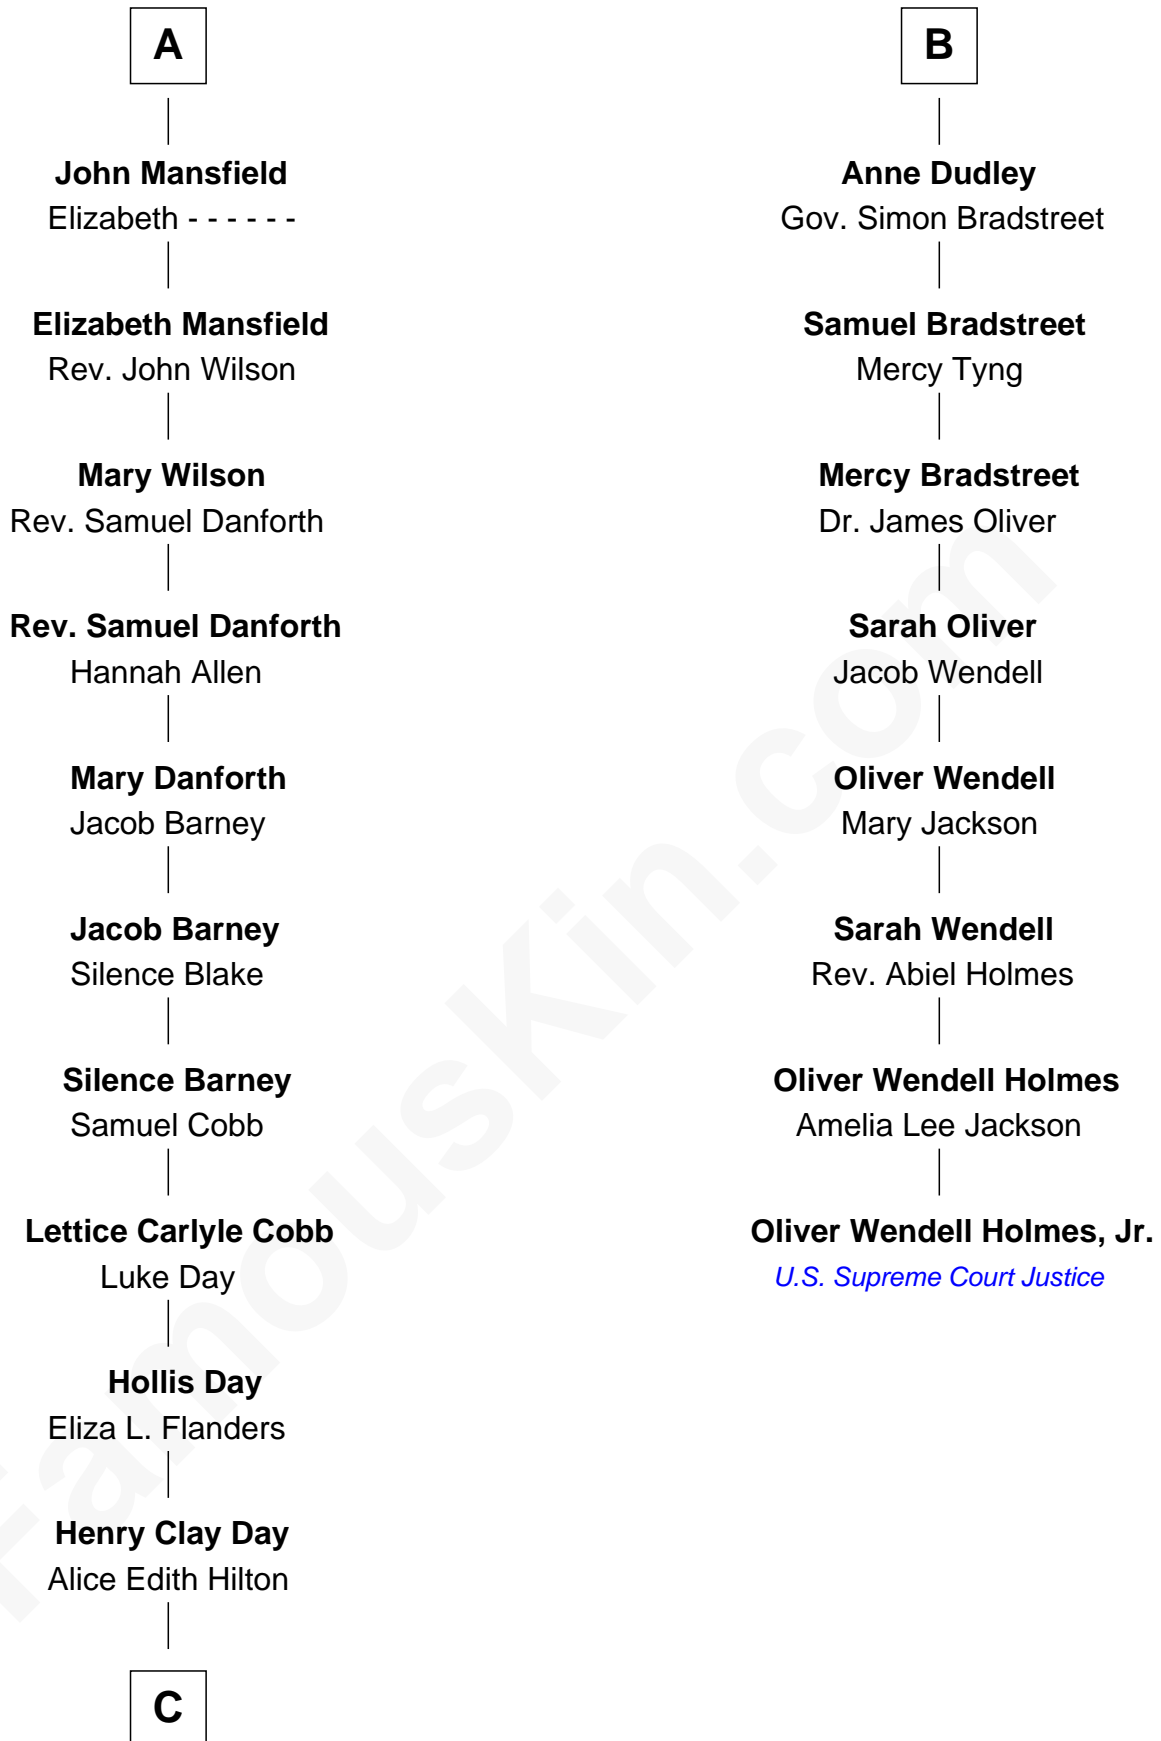

## Relationship Chart of

### Sandra Day O'Connor

*First Female U.S. Supreme Court Justice*

14th cousin 4 times removed of

**Oliver Wendell Holmes, Jr.**  
*U.S. Supreme Court Justice*

**C**

Henry R. Day  
Ada Mae Wilkey

Sandra Day O'Connor  
*U.S. Supreme Court Justice*