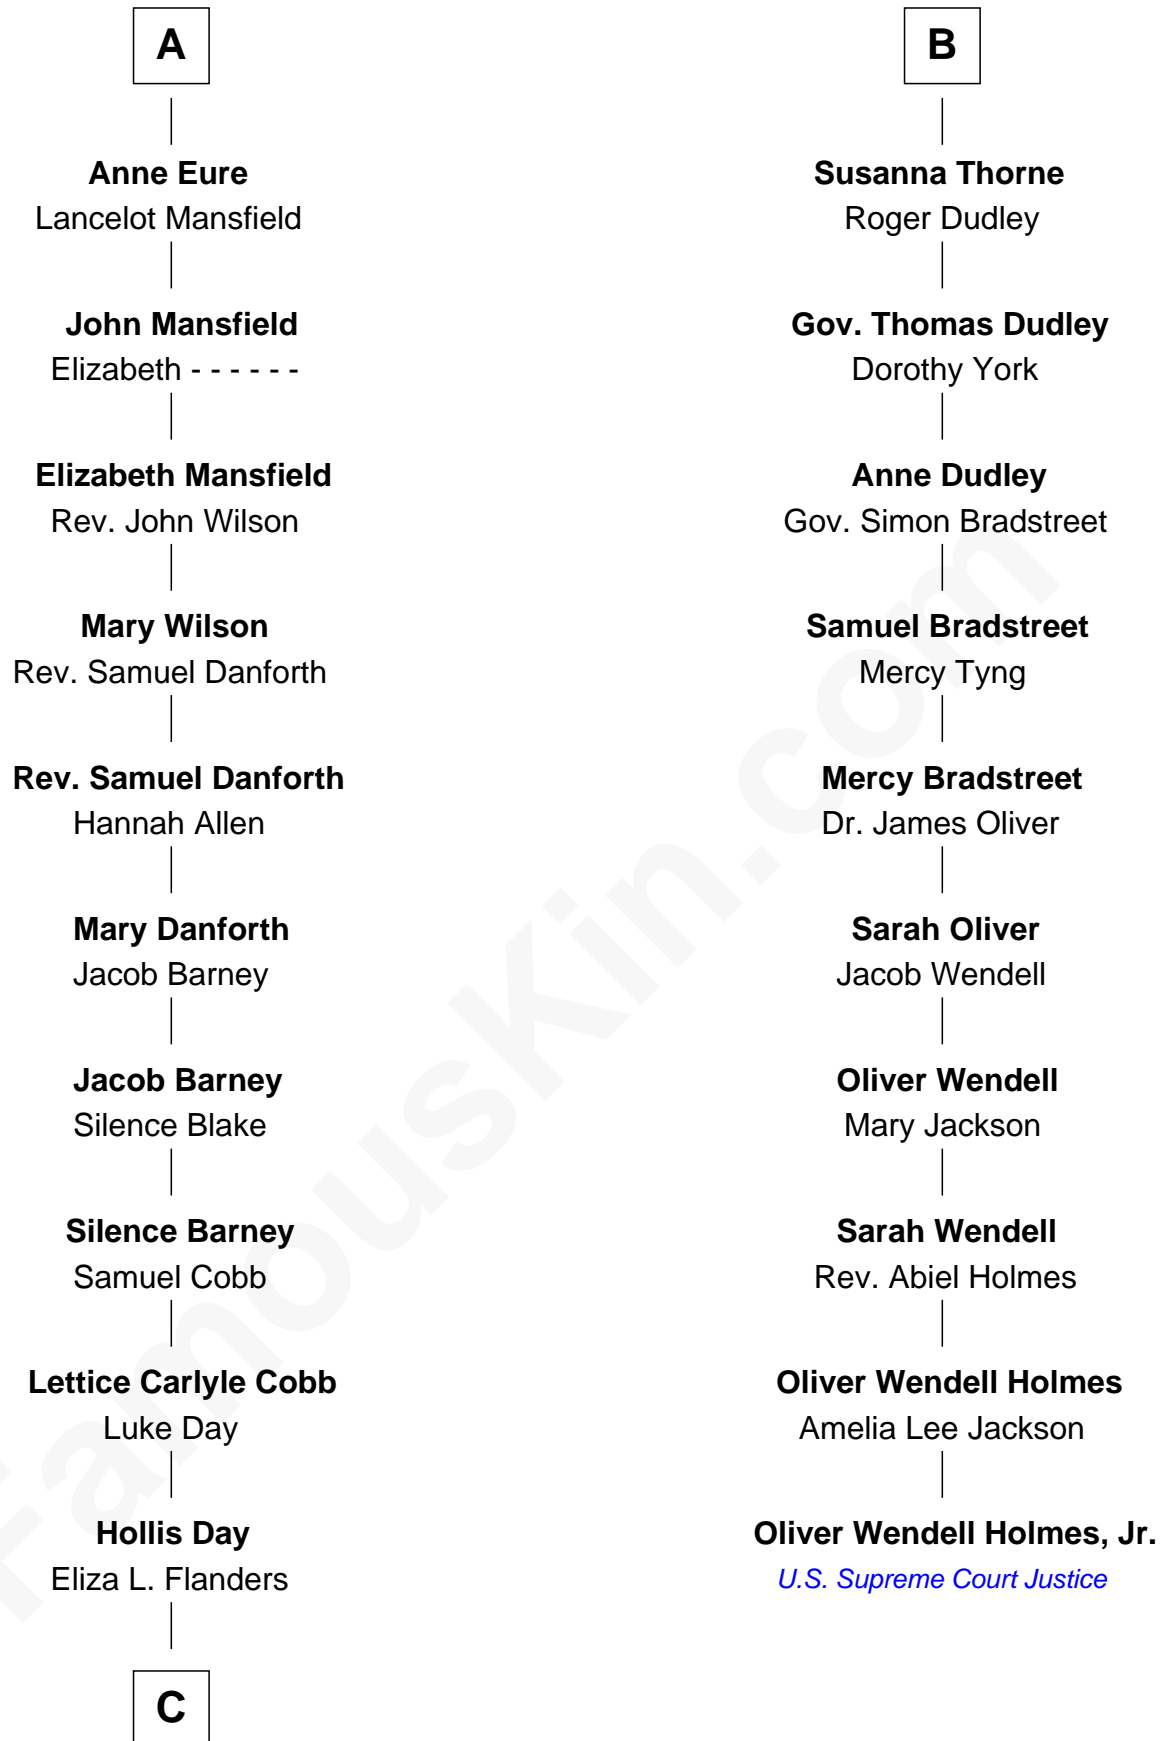

FamousKin.com

Relationship Chart of

Sandra Day O'Connor

First Female U.S. Supreme Court Justice

16th cousin 3 times removed of

Oliver Wendell Holmes, Jr.
U.S. Supreme Court Justice

Sir John Grey
Avice Marmion

Sir Robert Grey
Lora de St. Quintin

Maud Grey
Sir Thomas Harcourt

Elizabeth Grey
Henry FitzHugh

Sir Thomas Harcourt
Jane Fraunceys

Sir William FitzHugh
Margery Willoughby

Sir Richard Harcourt
Edith St. Clair

Maud FitzHugh
Sir William Bowes

Alice Harcourt
William Bessiles

Sir Ralph Bowes
Margery Conyers

Elizabeth Bessiles
Richard Fettiplace

Sir Ralph Bowes
Elizabeth Clifford

Anne Fettiplace
Edward Purefoy

Margery Bowes
Sir Ralph Eure

Mary Purefoy
Thomas Thorne

A

B

C

Henry Clay Day
Alice Edith Hilton

Henry R. Day
Ada Mae Wilkey

Sandra Day O'Connor
U.S. Supreme Court Justice

FamousKin.com