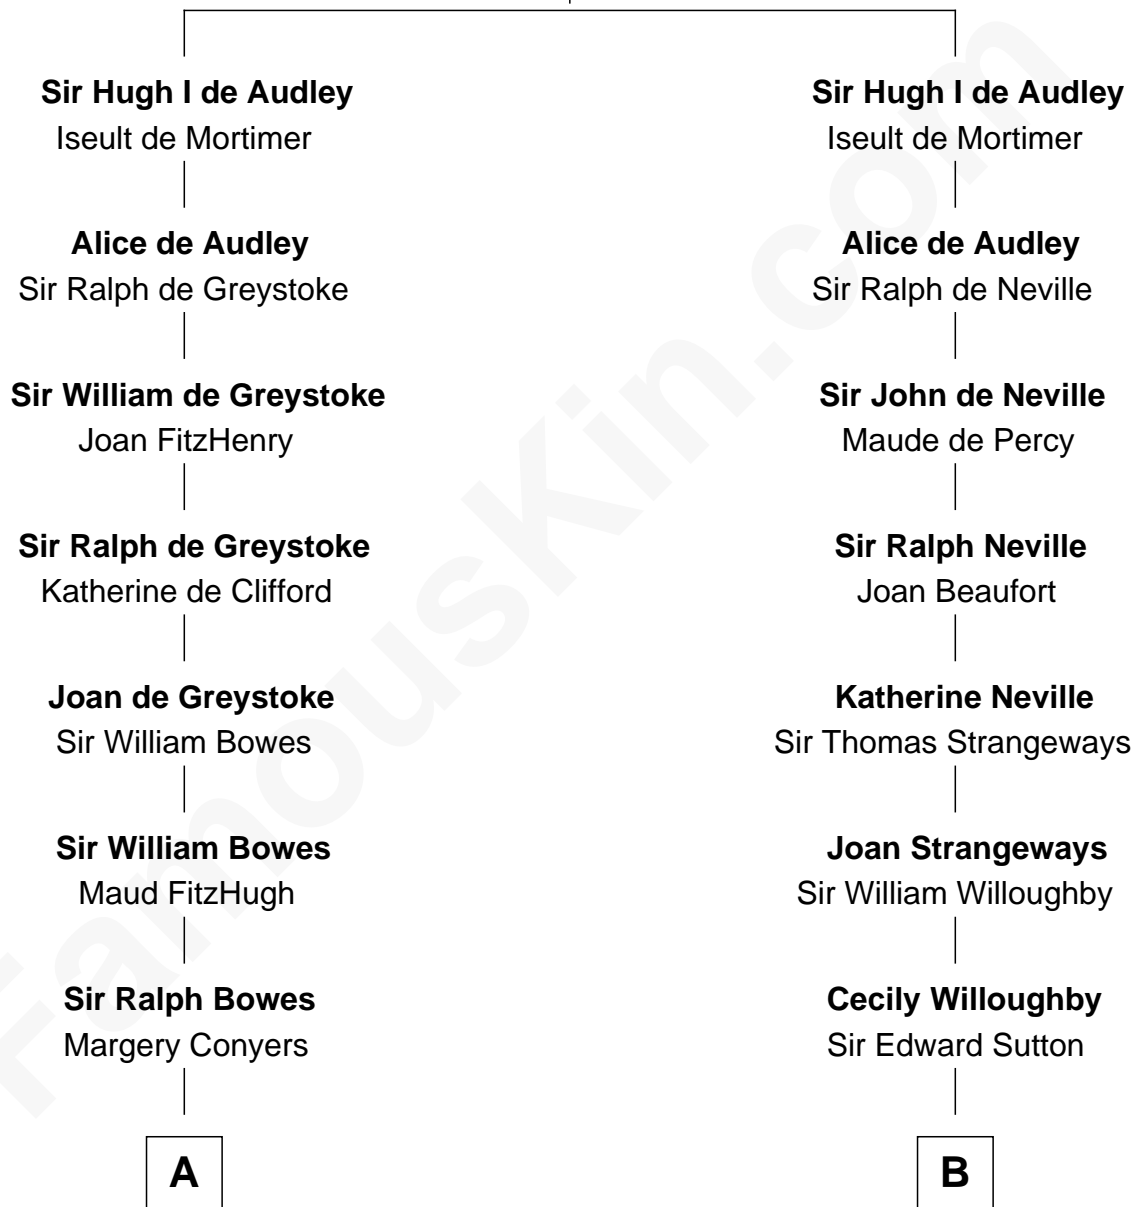

FamousKin.com

Relationship Chart of

Sandra Day O'Connor

First Female U.S. Supreme Court Justice

18th cousin 3 times removed of

Oliver Wendell Holmes, Jr.
U.S. Supreme Court Justice

Sir James de Audley
Ela Longespee

C

Lettice Carlyle Cobb

Luke Day

Hollis Day

Eliza L. Flanders

Henry Clay Day

Alice Edith Hilton

Henry R. Day