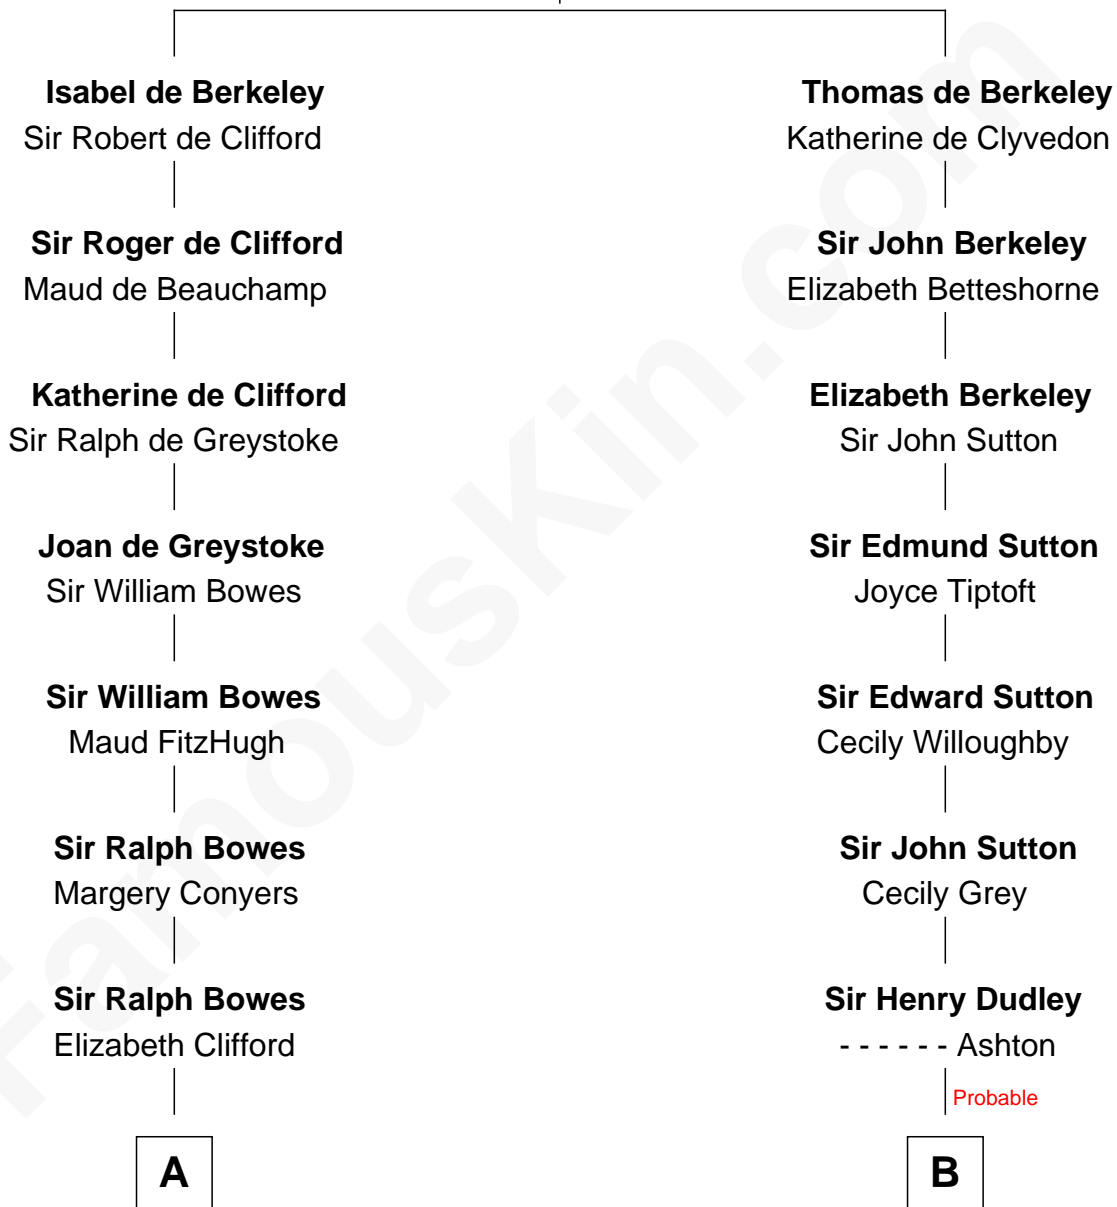

FamousKin.com

Relationship Chart of

Sandra Day O'Connor

First Female U.S. Supreme Court Justice

16th cousin 4 times removed of

Oliver Wendell Holmes, Jr.
U.S. Supreme Court Justice

Sir Maurice de Berkeley
Eve la Zouche

C

—
Hollis Day

Eliza L. Flanders

—
Henry Clay Day

Alice Edith Hilton

—
Henry R. Day

Ada Mae Wilkey

—
Sandra Day O'Connor

U.S. Supreme Court Justice

FamousKin.com