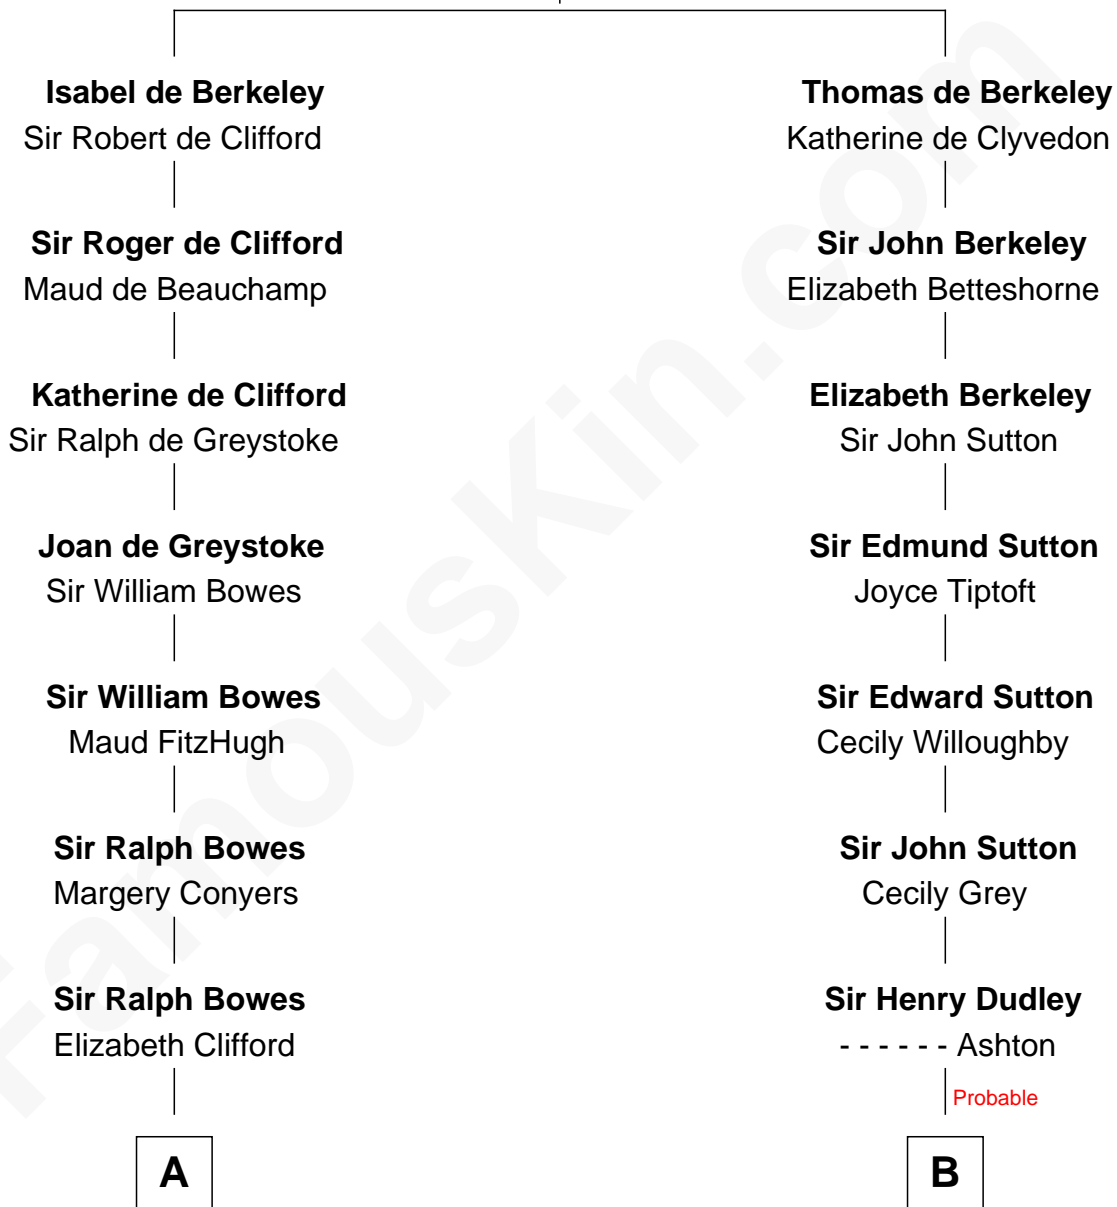

FamousKin.com

Relationship Chart of

Sandra Day O'Connor

First Female U.S. Supreme Court Justice

15th cousin 5 times removed of

Oliver Wendell Holmes, Sr.

American "Fireside" Poet

Sir Maurice de Berkeley

Eve la Zouche

C

—
Hollis Day

Eliza L. Flanders

—
Henry Clay Day

Alice Edith Hilton

—
Henry R. Day

Ada Mae Wilkey