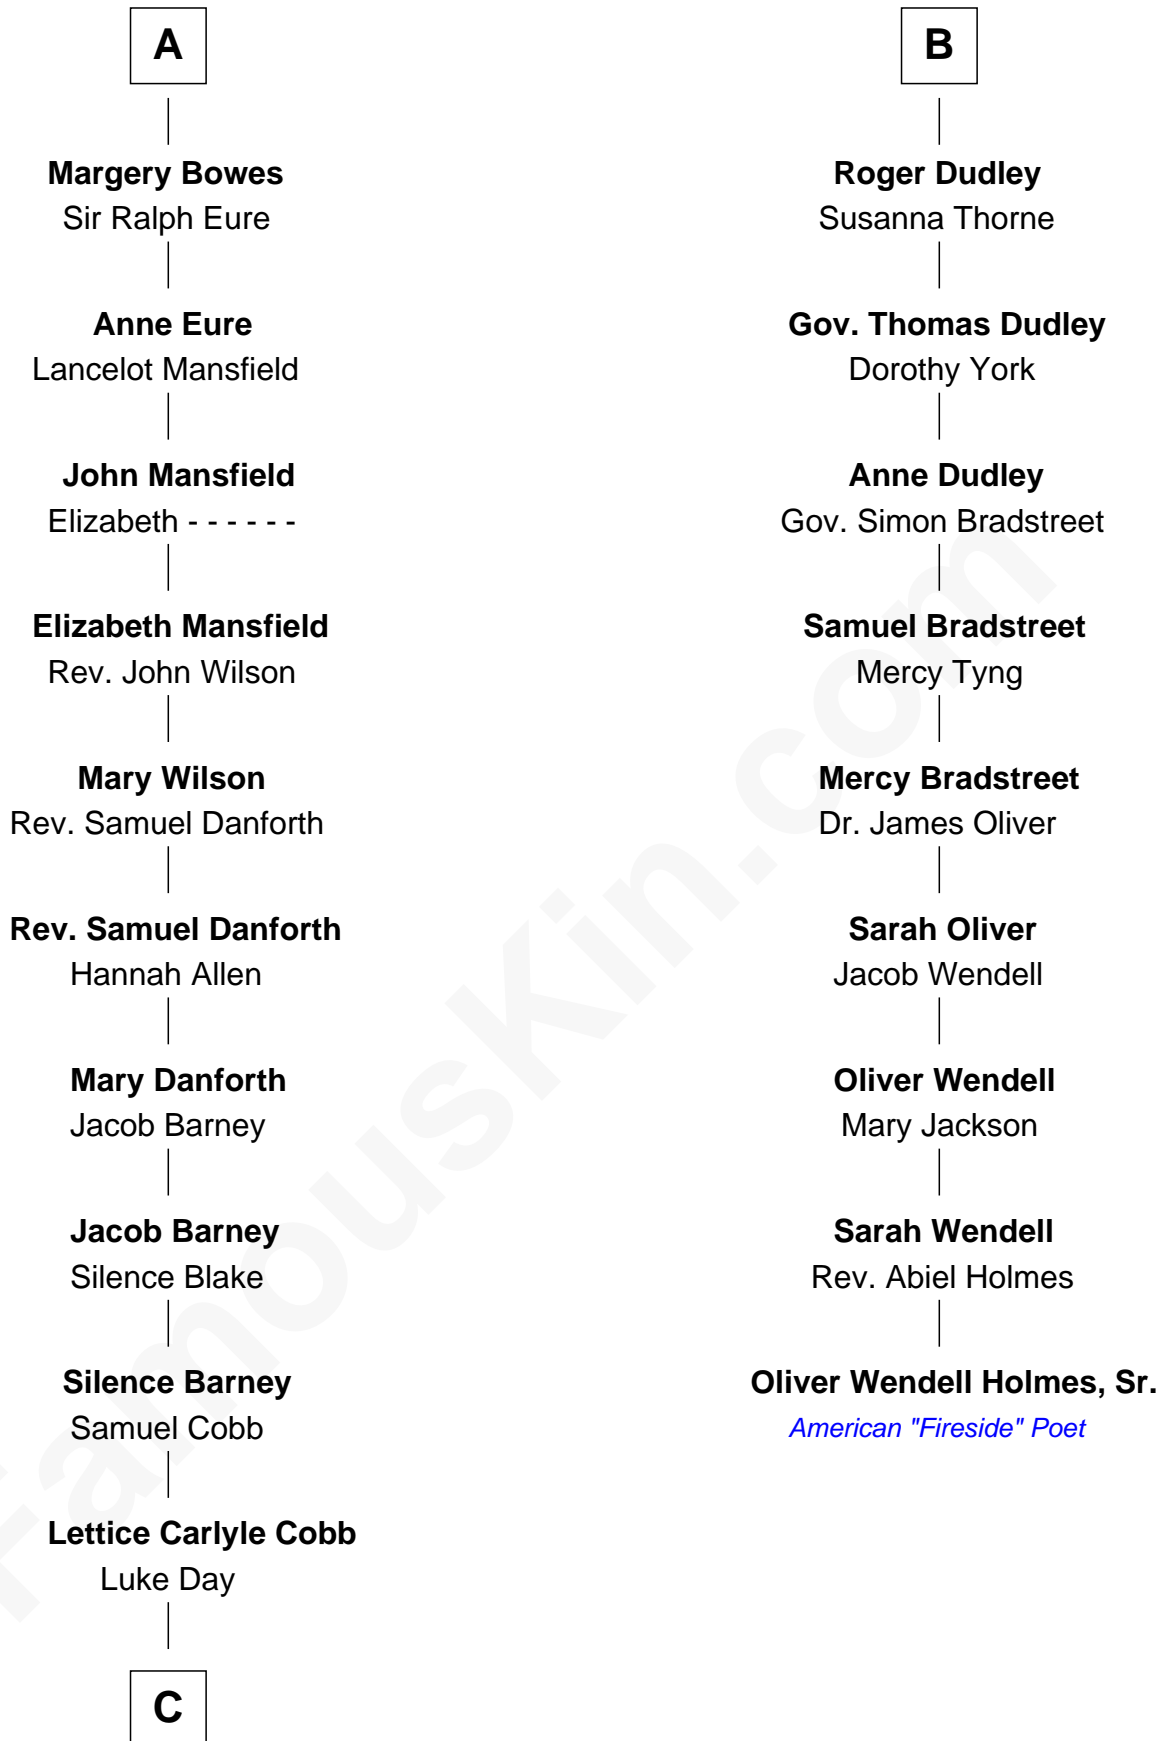

FamousKin.com

Relationship Chart of

Sandra Day O'Connor

First Female U.S. Supreme Court Justice

15th cousin 5 times removed of

Oliver Wendell Holmes, Sr.

American "Fireside" Poet

Sir Maurice de Berkeley

Eve la Zouche

C

—
Hollis Day

Eliza L. Flanders

—
Henry Clay Day

Alice Edith Hilton

—
Henry R. Day

Ada Mae Wilkey