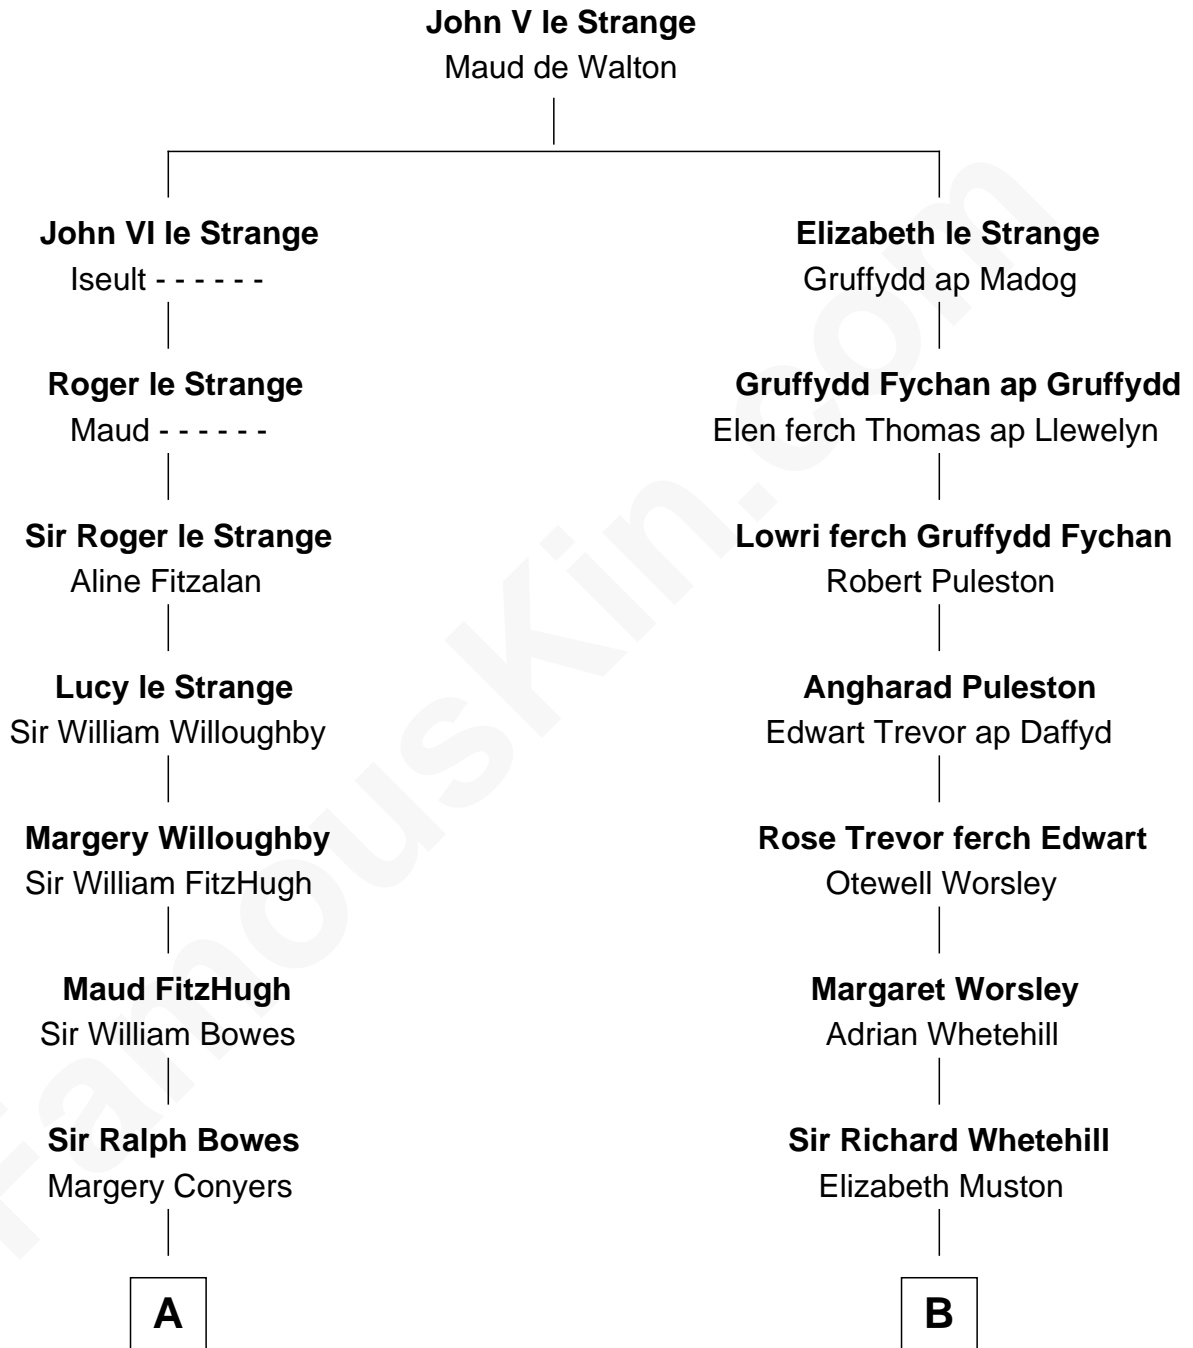

FamousKin.com

Relationship Chart of

Sandra Day O'Connor

First Female U.S. Supreme Court Justice

16th cousin 5 times removed of

James Russell Lowell

American "Fireside" Poet