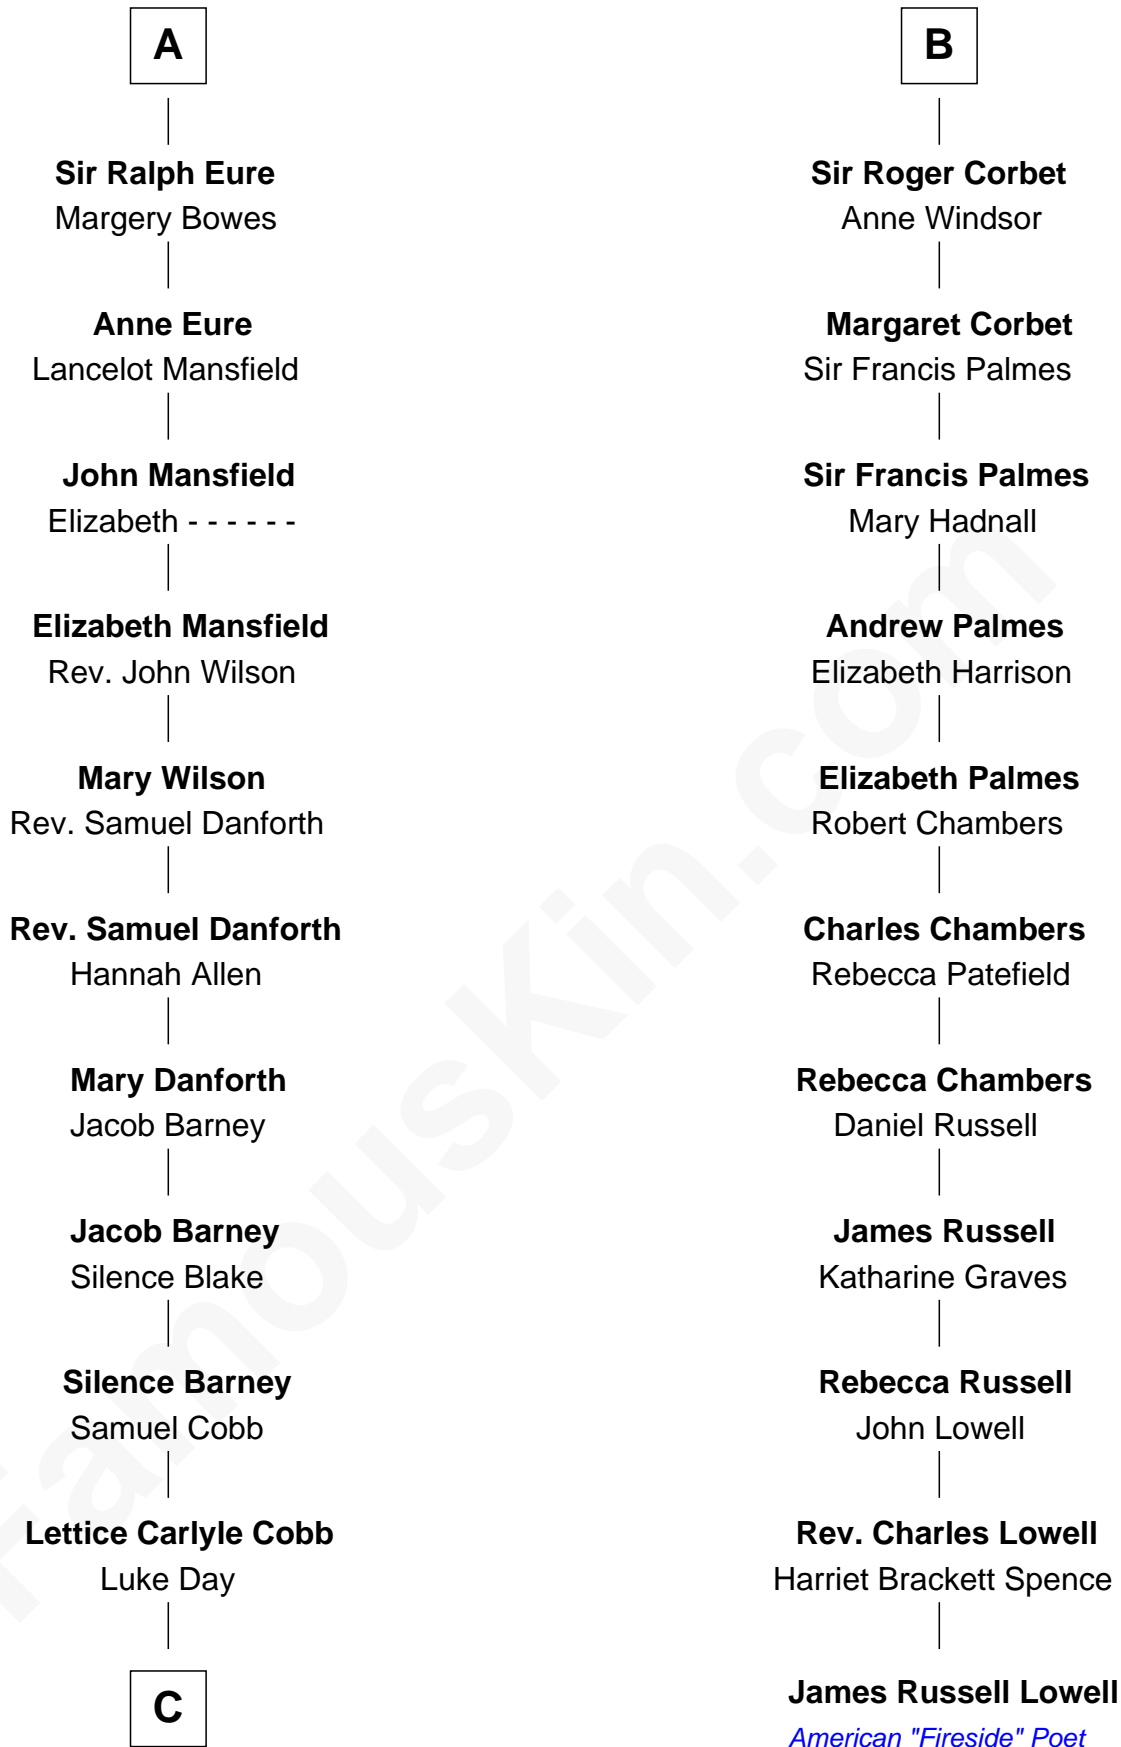

FamousKin.com

Relationship Chart of

Sandra Day O'Connor

First Female U.S. Supreme Court Justice

17th cousin 3 times removed of

James Russell Lowell

American "Fireside" Poet

C

—
Hollis Day

Eliza L. Flanders

—
Henry Clay Day

Alice Edith Hilton

—
Henry R. Day

Ada Mae Wilkey

—
Sandra Day O'Connor

U.S. Supreme Court Justice