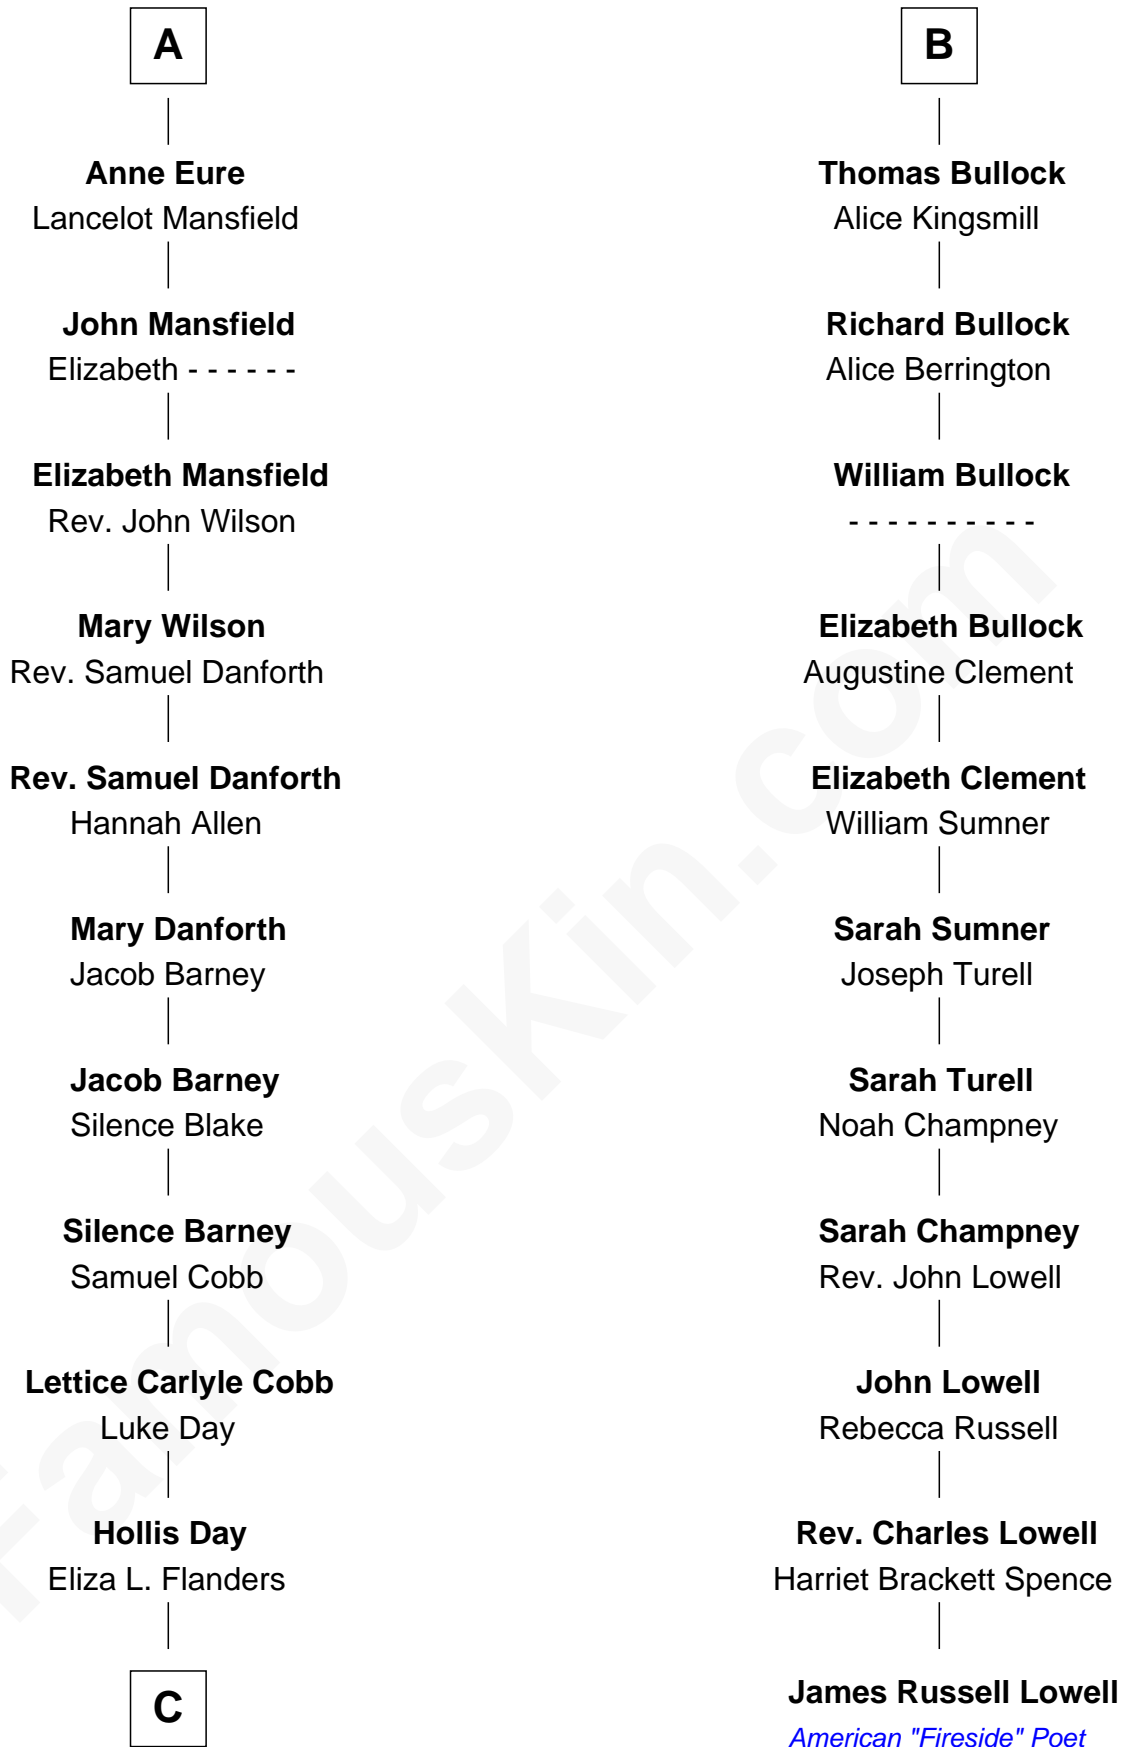

FamousKin.com

Relationship Chart of

Sandra Day O'Connor

First Female U.S. Supreme Court Justice

17th cousin 2 times removed of

James Russell Lowell

American "Fireside" Poet

Edmund Fitzalan

Alice de Warenne

C

Henry Clay Day
Alice Edith Hilton

Henry R. Day
Ada Mae Wilkey

Sandra Day O'Connor
U.S. Supreme Court Justice

FamousKin.com