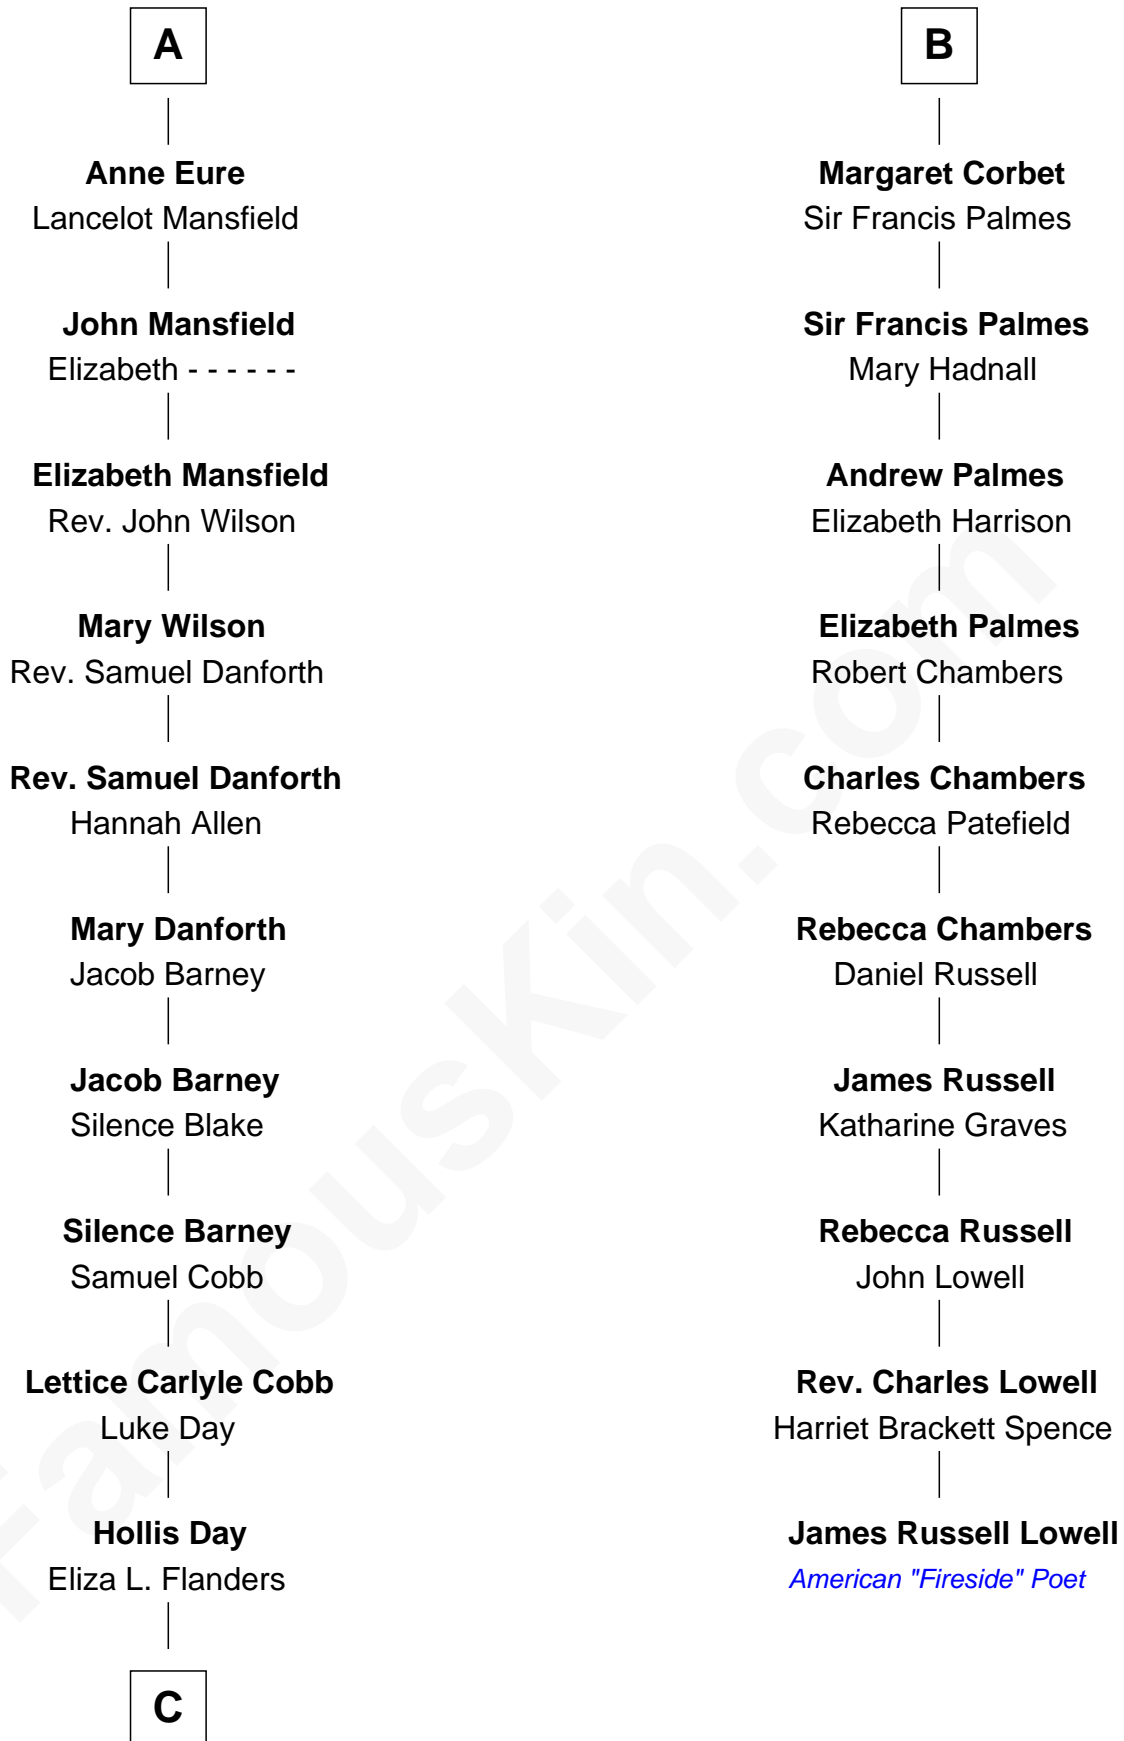

FamousKin.com

Relationship Chart of

Sandra Day O'Connor

First Female U.S. Supreme Court Justice

16th cousin 3 times removed of

James Russell Lowell

American "Fireside" Poet

C

Henry Clay Day
Alice Edith Hilton

Henry R. Day
Ada Mae Wilkey

Sandra Day O'Connor
U.S. Supreme Court Justice

FamousKin.com