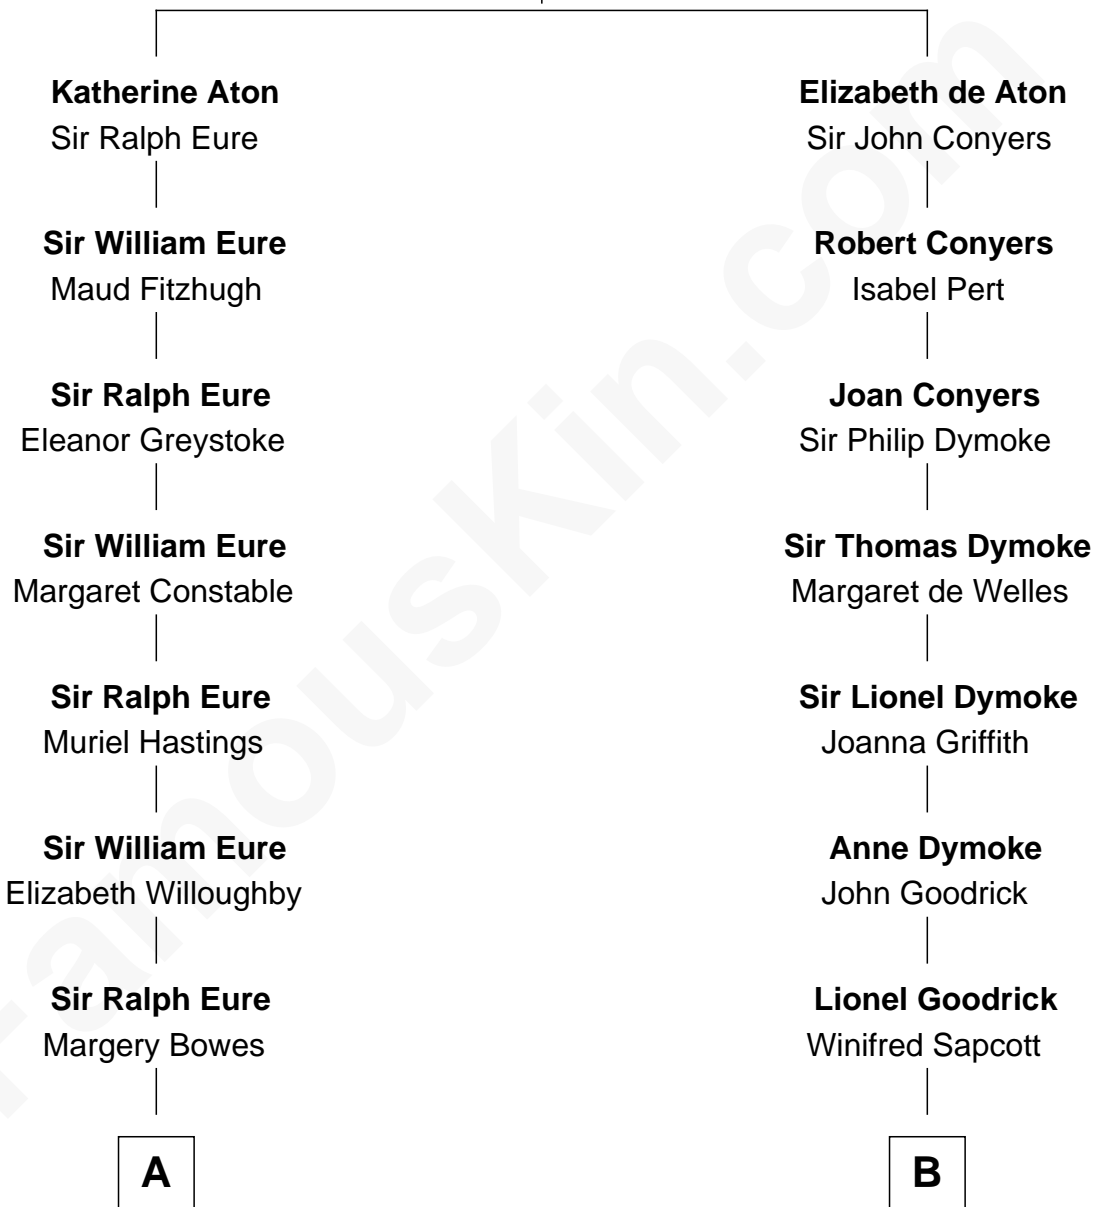

FamousKin.com

Relationship Chart of

Sandra Day O'Connor

First Female U.S. Supreme Court Justice

15th cousin 4 times removed of

Ichabod Goodwin

27th Governor of New Hampshire

Sir William de Aton

Isabel de Percy

C

Henry Clay Day
Alice Edith Hilton

Henry R. Day
Ada Mae Wilkey

Sandra Day O'Connor
U.S. Supreme Court Justice

FamousKin.com