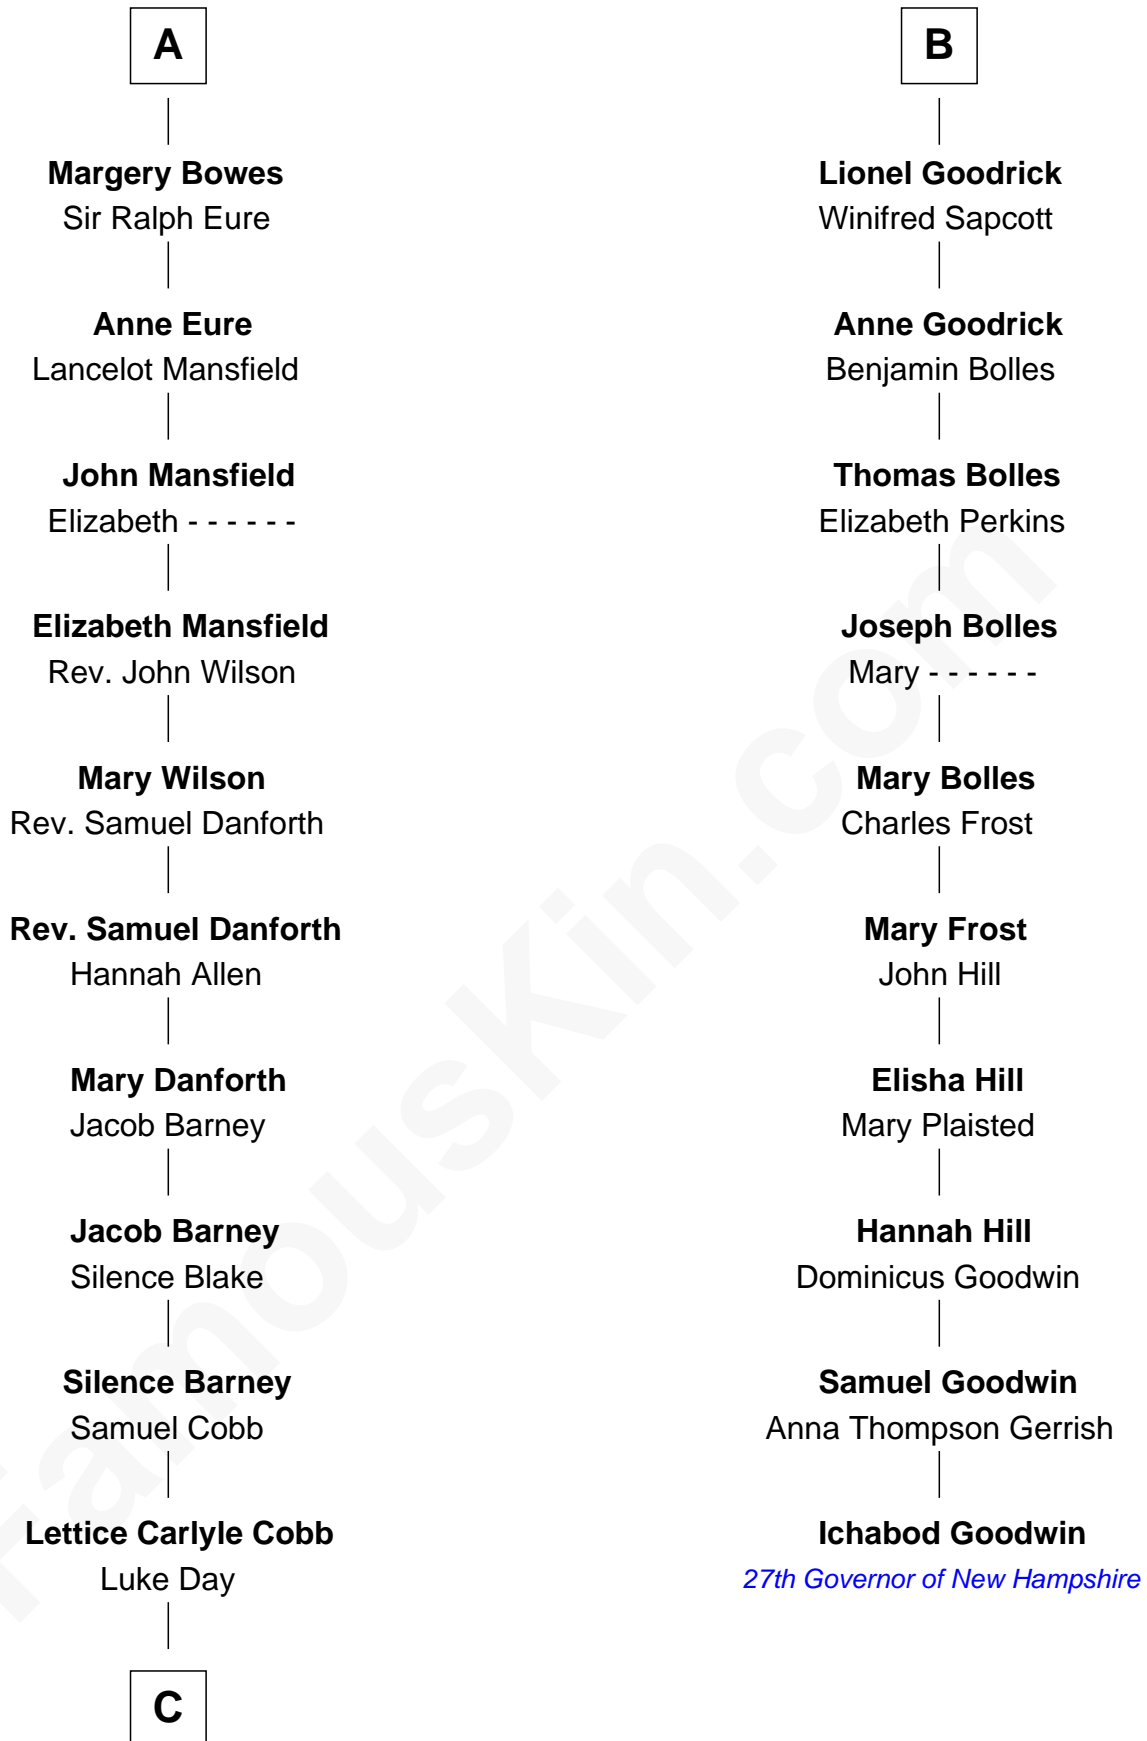

FamousKin.com

Relationship Chart of

Sandra Day O'Connor

First Female U.S. Supreme Court Justice

16th cousin 4 times removed of

Ichabod Goodwin

27th Governor of New Hampshire

Sir Geoffrey le Scrope

Ivetta de Ros

C

—
Hollis Day

Eliza L. Flanders

—
Henry Clay Day

Alice Edith Hilton

—
Henry R. Day

Ada Mae Wilkey