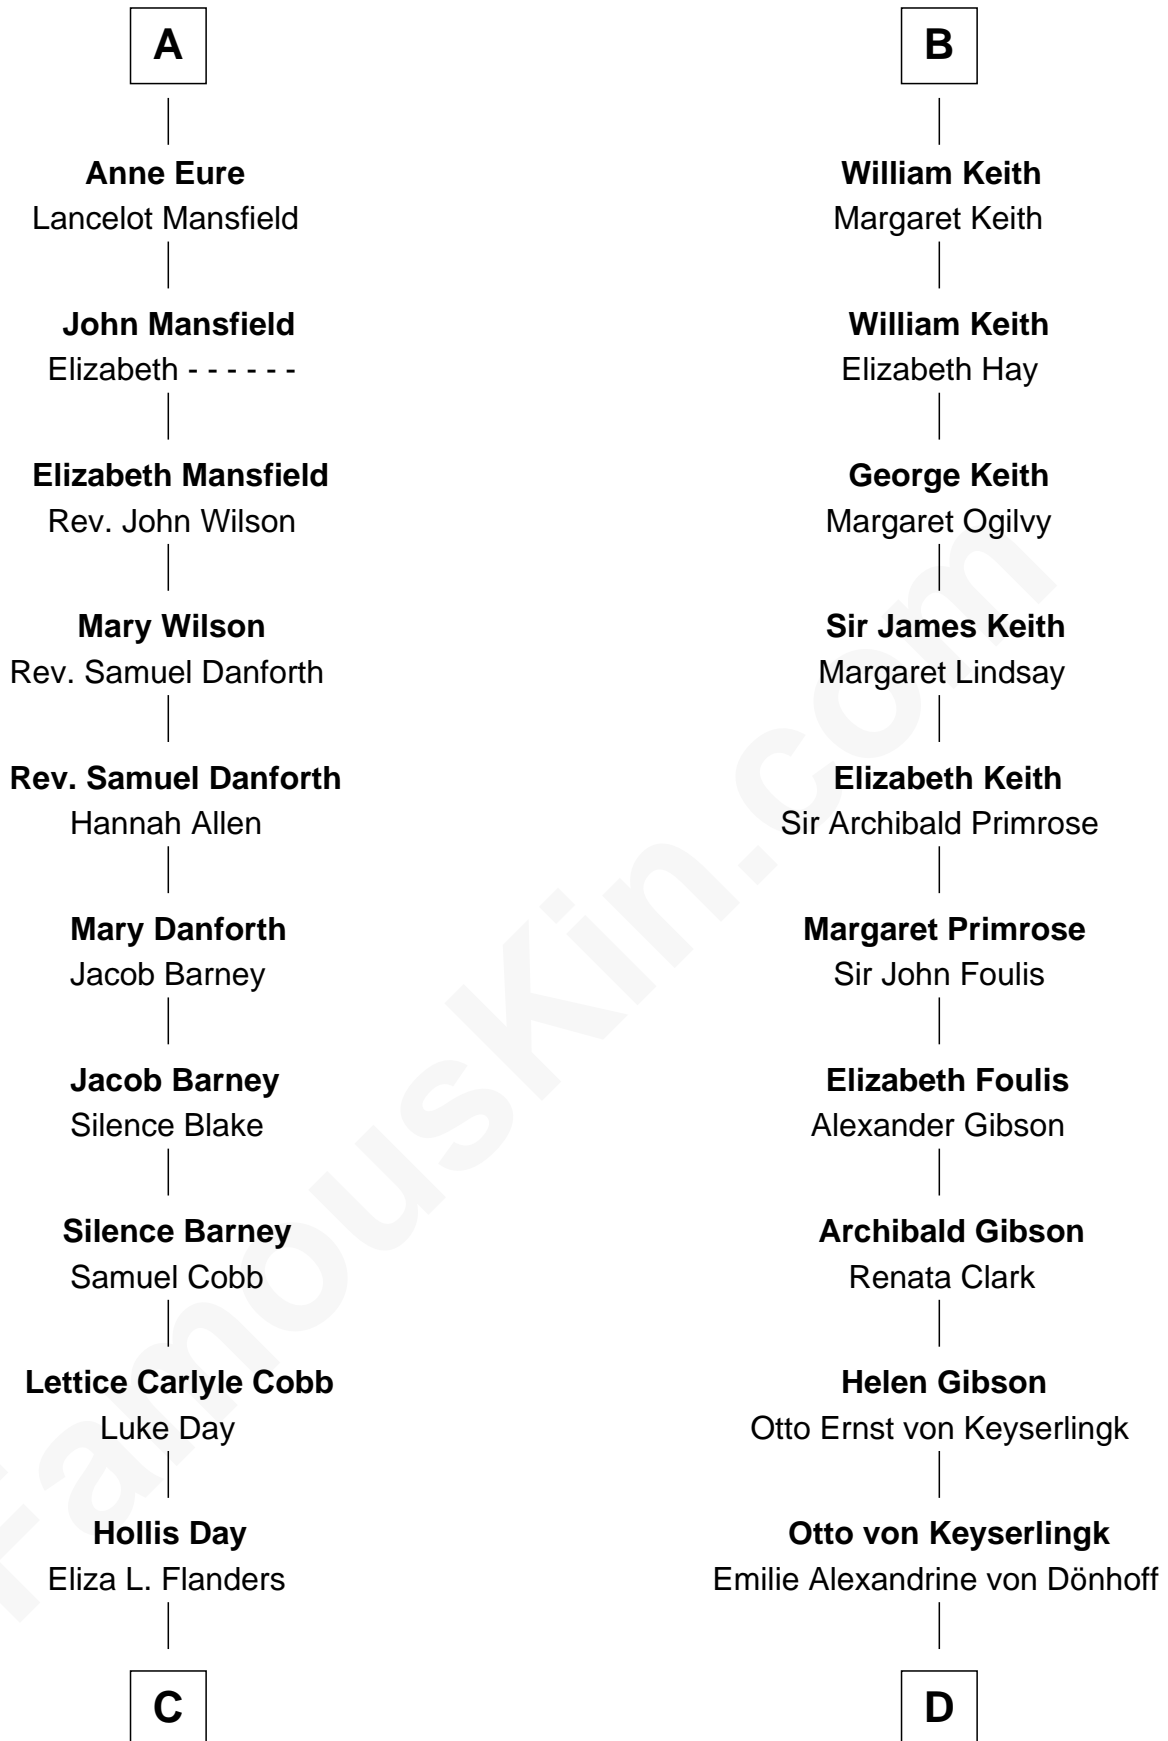

FamousKin.com

Relationship Chart of

Sandra Day O'Connor

First Female U.S. Supreme Court Justice

19th cousin 2 times removed of

Wernher von Braun

Rocket Scientist

Edmund Fitzalan

Alice de Warenne

C

Henry Clay Day
Alice Edith Hilton

Henry R. Day
Ada Mae Wilkey

Sandra Day O'Connor
U.S. Supreme Court Justice

D

Friederike von Keyserlingk
Gustav von Below

Karl Emil Gustav von Below
Eleonore Melitta Behrend

Marie Eleonore Dorothea von Below
Wernher von Quistorp

Emmy von Quistorp
Magnus von Braun

Wernher von Braun
Rocket Scientist