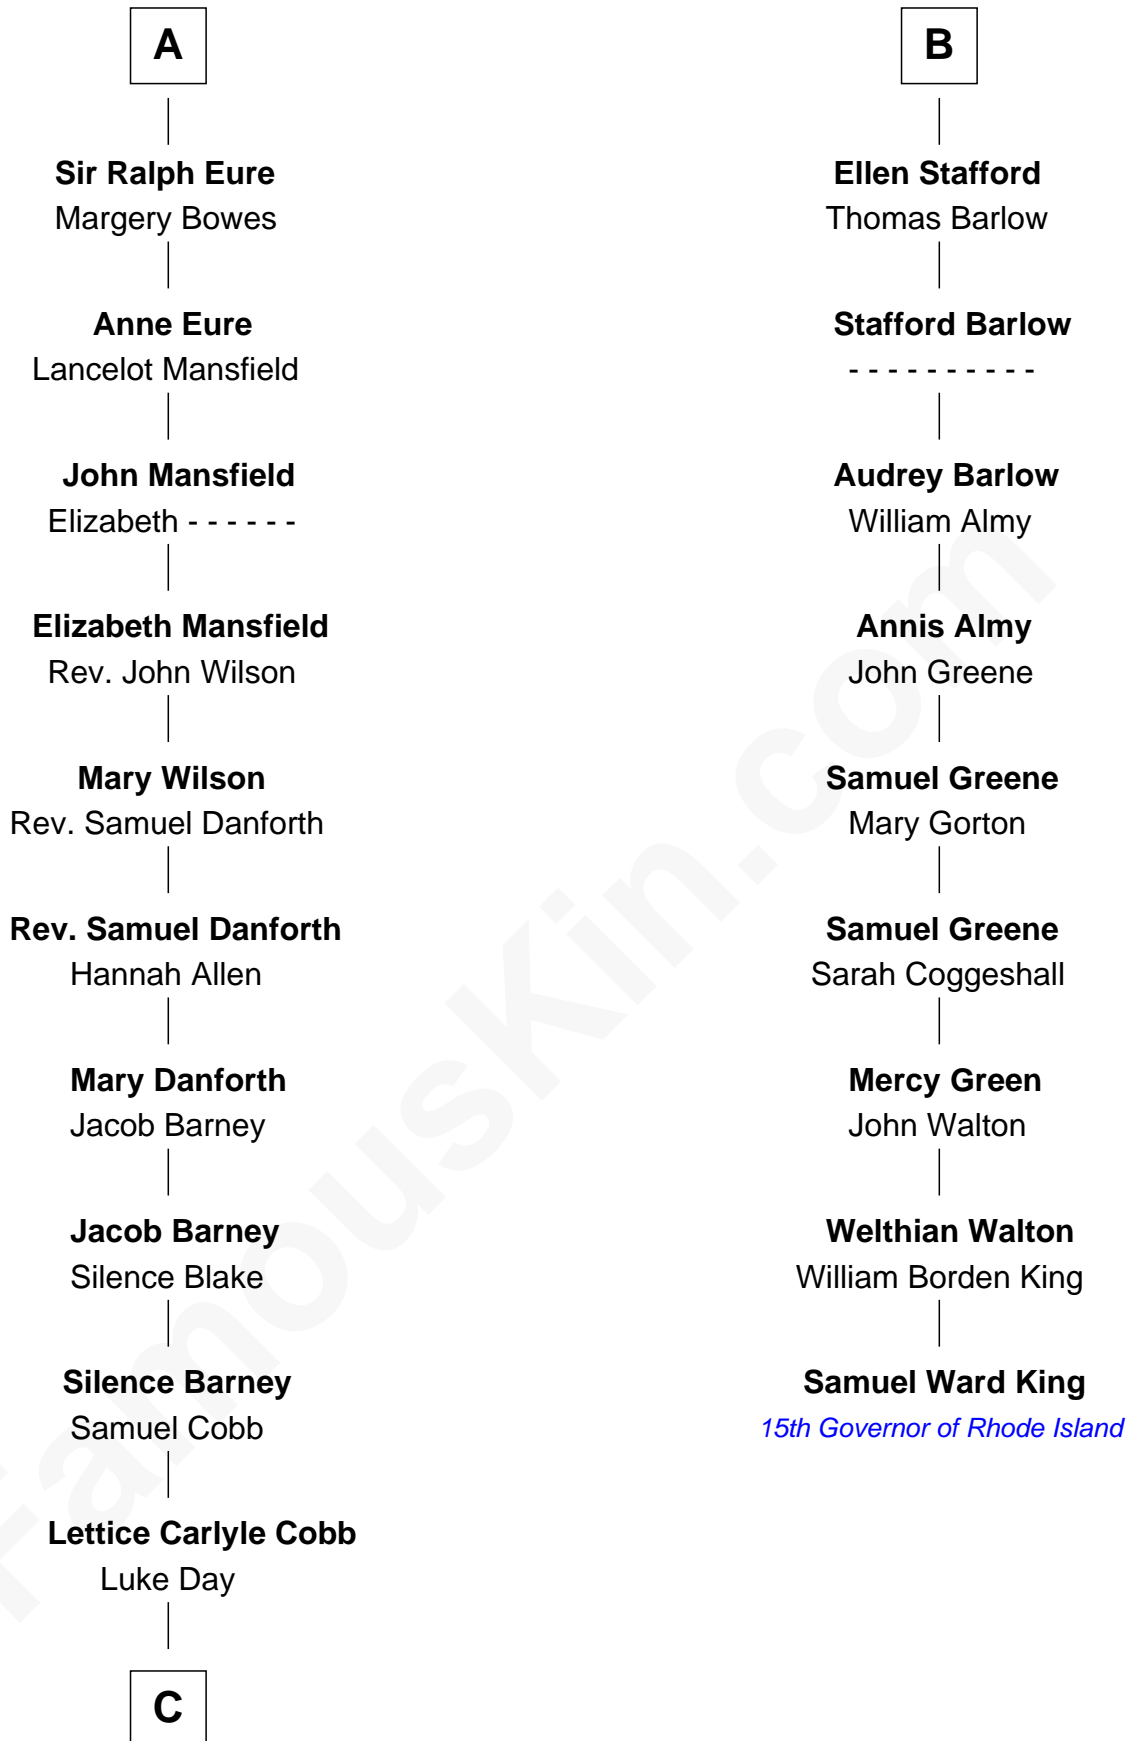

FamousKin.com

Relationship Chart of

Sandra Day O'Connor

First Female U.S. Supreme Court Justice

15th cousin 5 times removed of

Samuel Ward King

15th Governor of Rhode Island

C

—
Hollis Day

Eliza L. Flanders

—
Henry Clay Day

Alice Edith Hilton

—
Henry R. Day

Ada Mae Wilkey

—
Sandra Day O'Connor

U.S. Supreme Court Justice