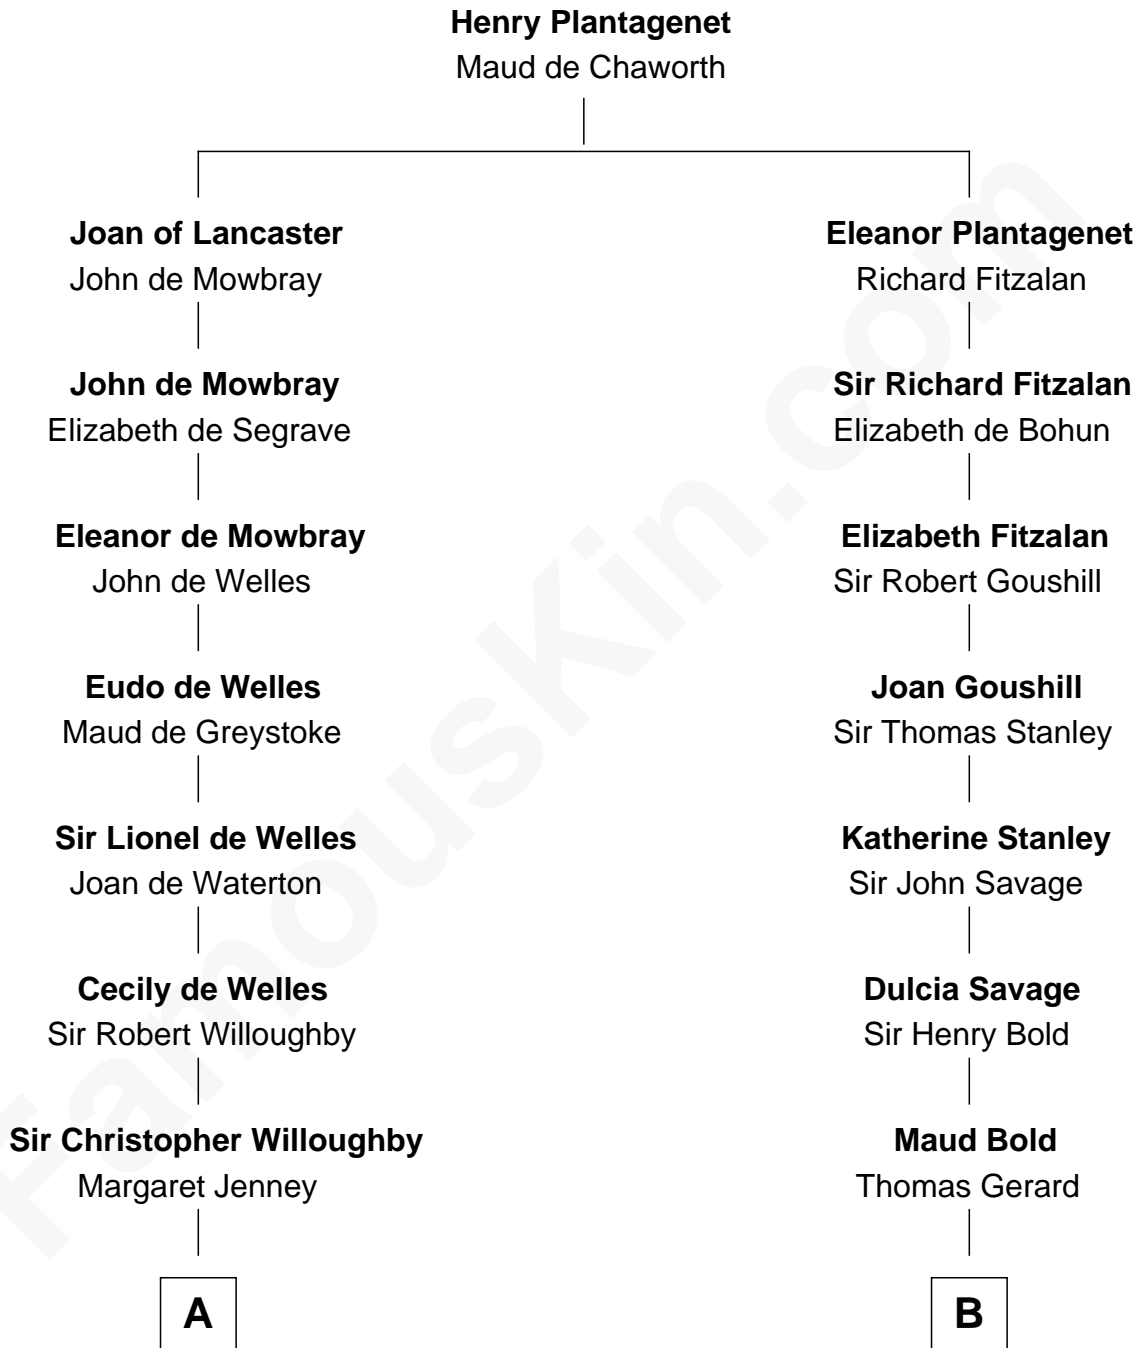

FamousKin.com

Relationship Chart of

Sandra Day O'Connor

First Female U.S. Supreme Court Justice

13th cousin 8 times removed of

Francis Lightfoot Lee

Signer of the Declaration of Independence

C

—
Lettice Carlyle Cobb

Luke Day

—
Hollis Day

Eliza L. Flanders

—
Henry Clay Day

Alice Edith Hilton

—
Henry R. Day

Ada Mae Wilkey