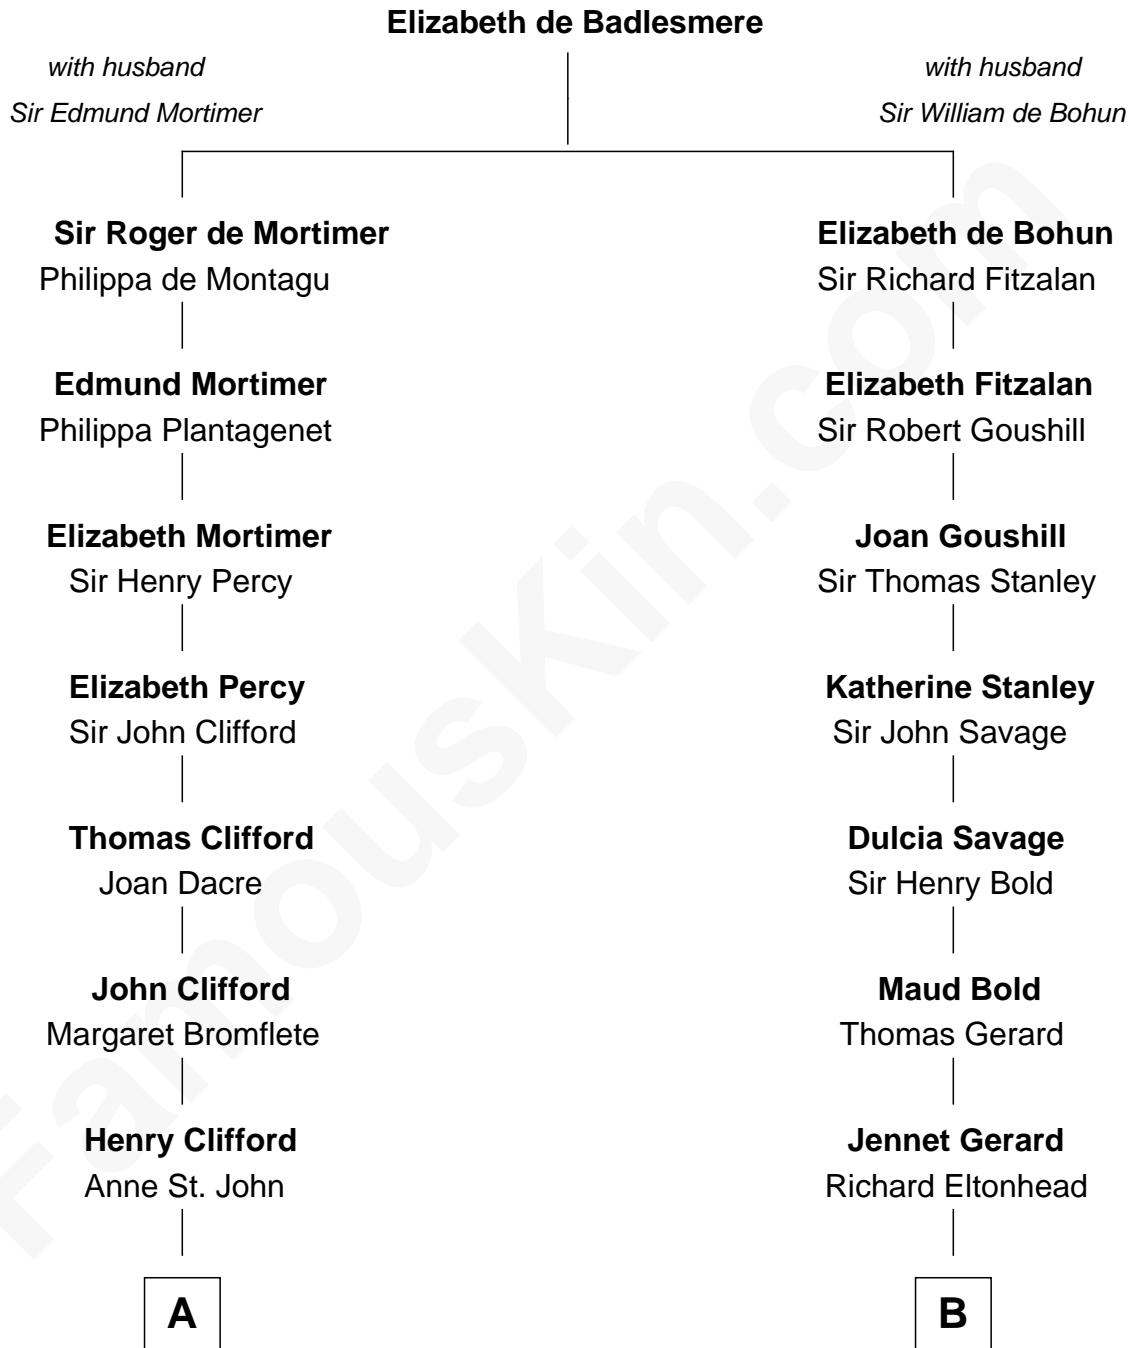

FamousKin.com

Relationship Chart of

Sandra Day O'Connor

First Female U.S. Supreme Court Justice

12th cousin 9 times removed of

Francis Lightfoot Lee

Signer of the Declaration of Independence