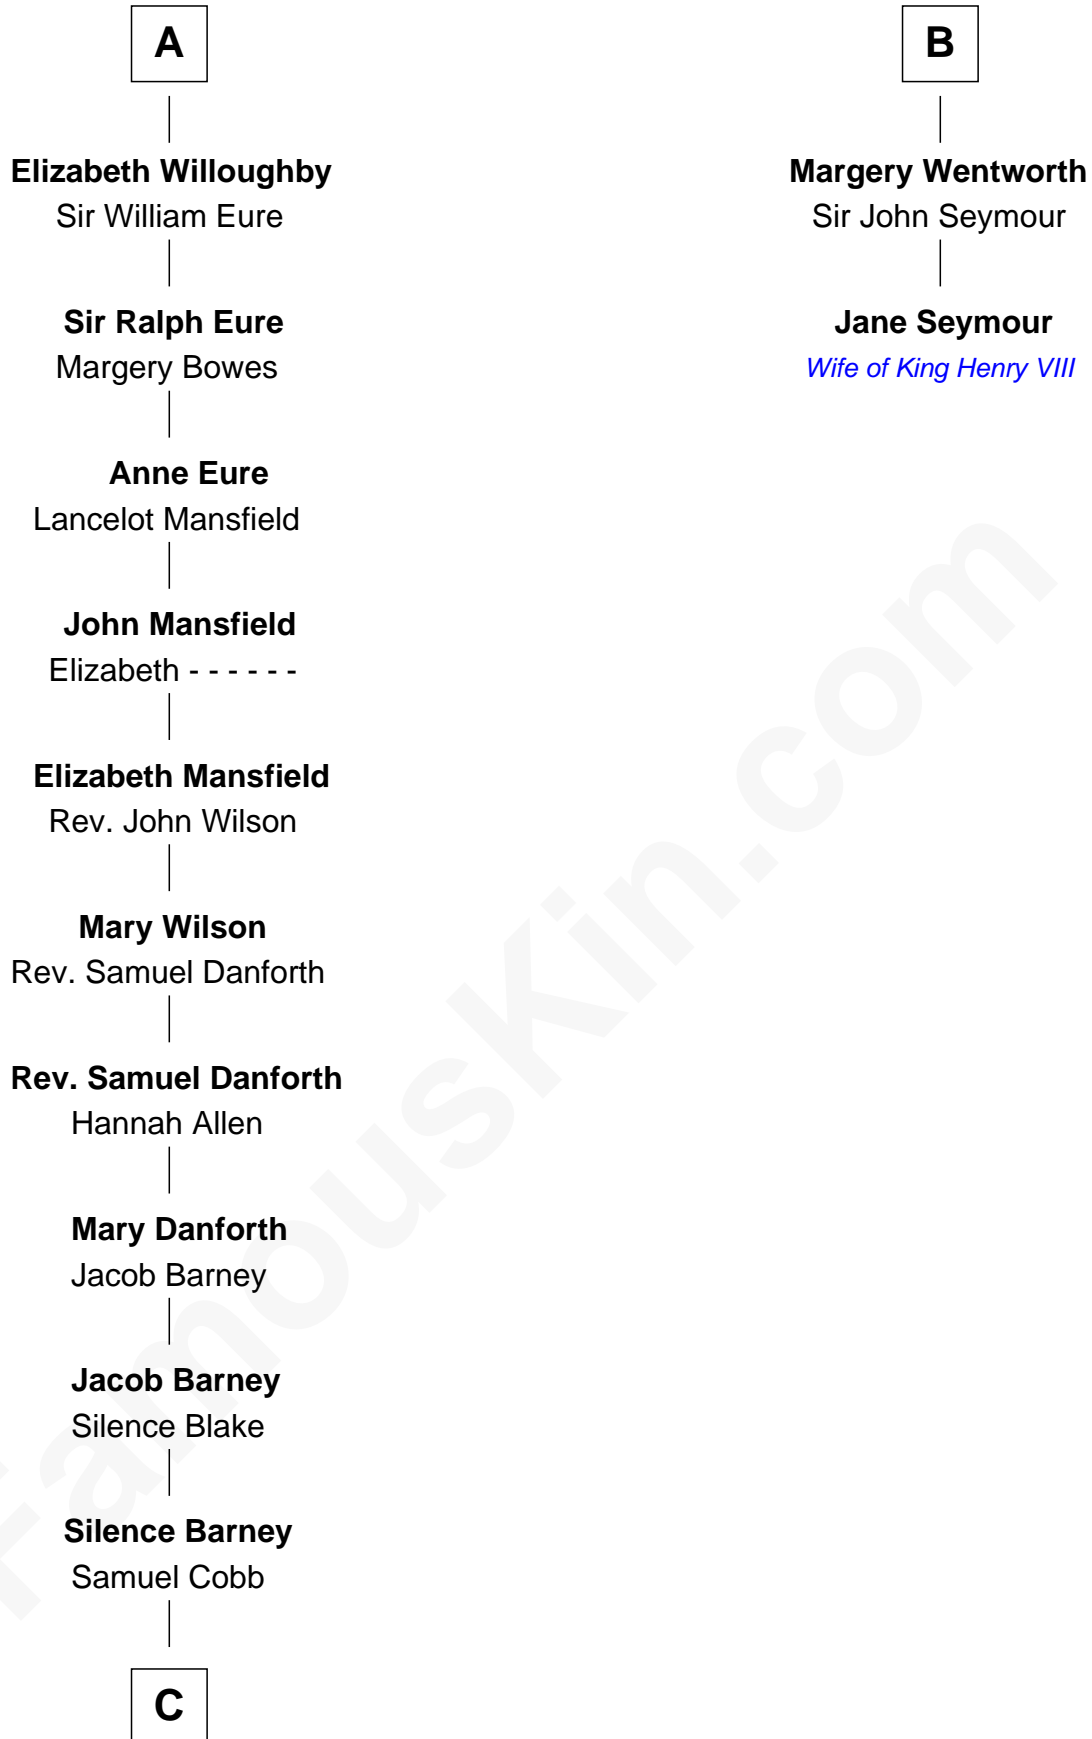

FamousKin.com

Relationship Chart of

Sandra Day O'Connor

First Female U.S. Supreme Court Justice

8th cousin 13 times removed of

Jane Seymour

3rd Wife of King Henry VIII

C

—
Lettice Carlyle Cobb

Luke Day

—
Hollis Day

Eliza L. Flanders

—
Henry Clay Day

Alice Edith Hilton

—
Henry R. Day

Ada Mae Wilkey