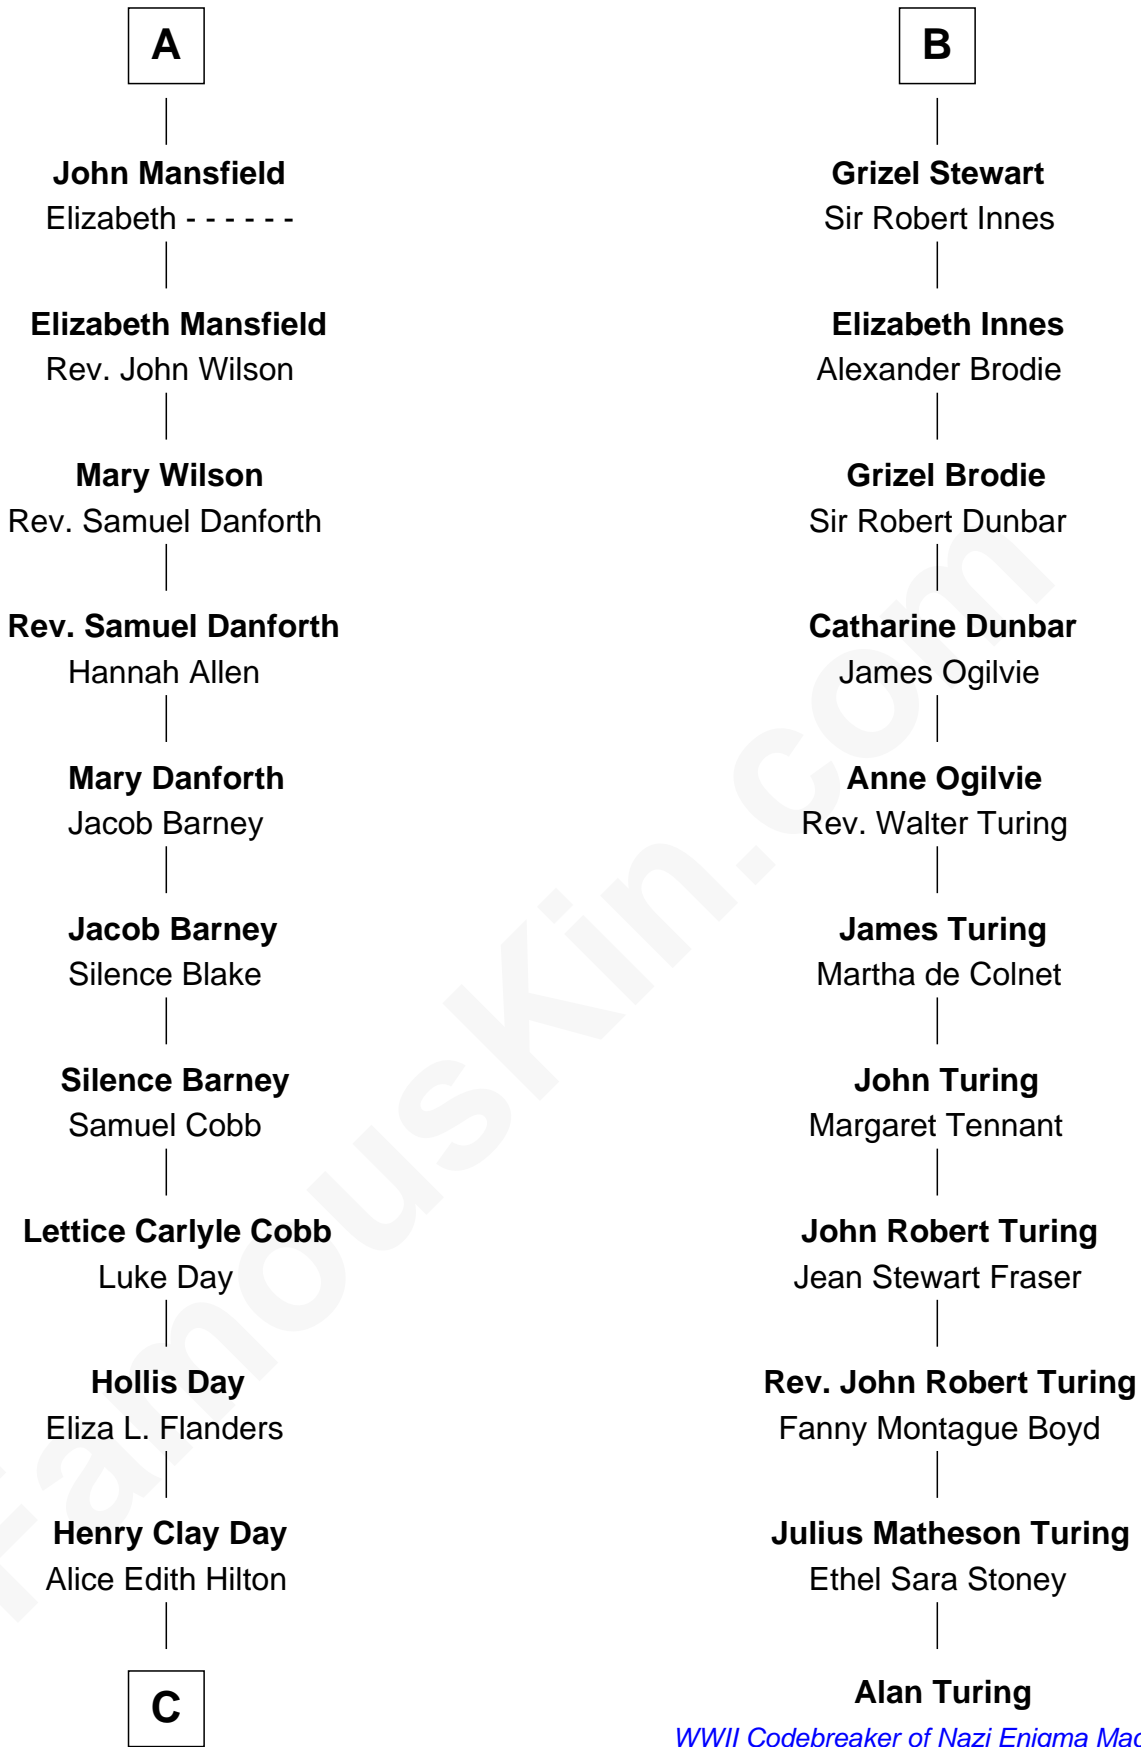

FamousKin.com

Relationship Chart of

Sandra Day O'Connor

First Female U.S. Supreme Court Justice

17th cousin 1 time removed of

Alan Turing

WWII Codebreaker of Nazi Enigma Machine

C

Henry R. Day
Ada Mae Wilkey

Sandra Day O'Connor
U.S. Supreme Court Justice

FamousKin.com