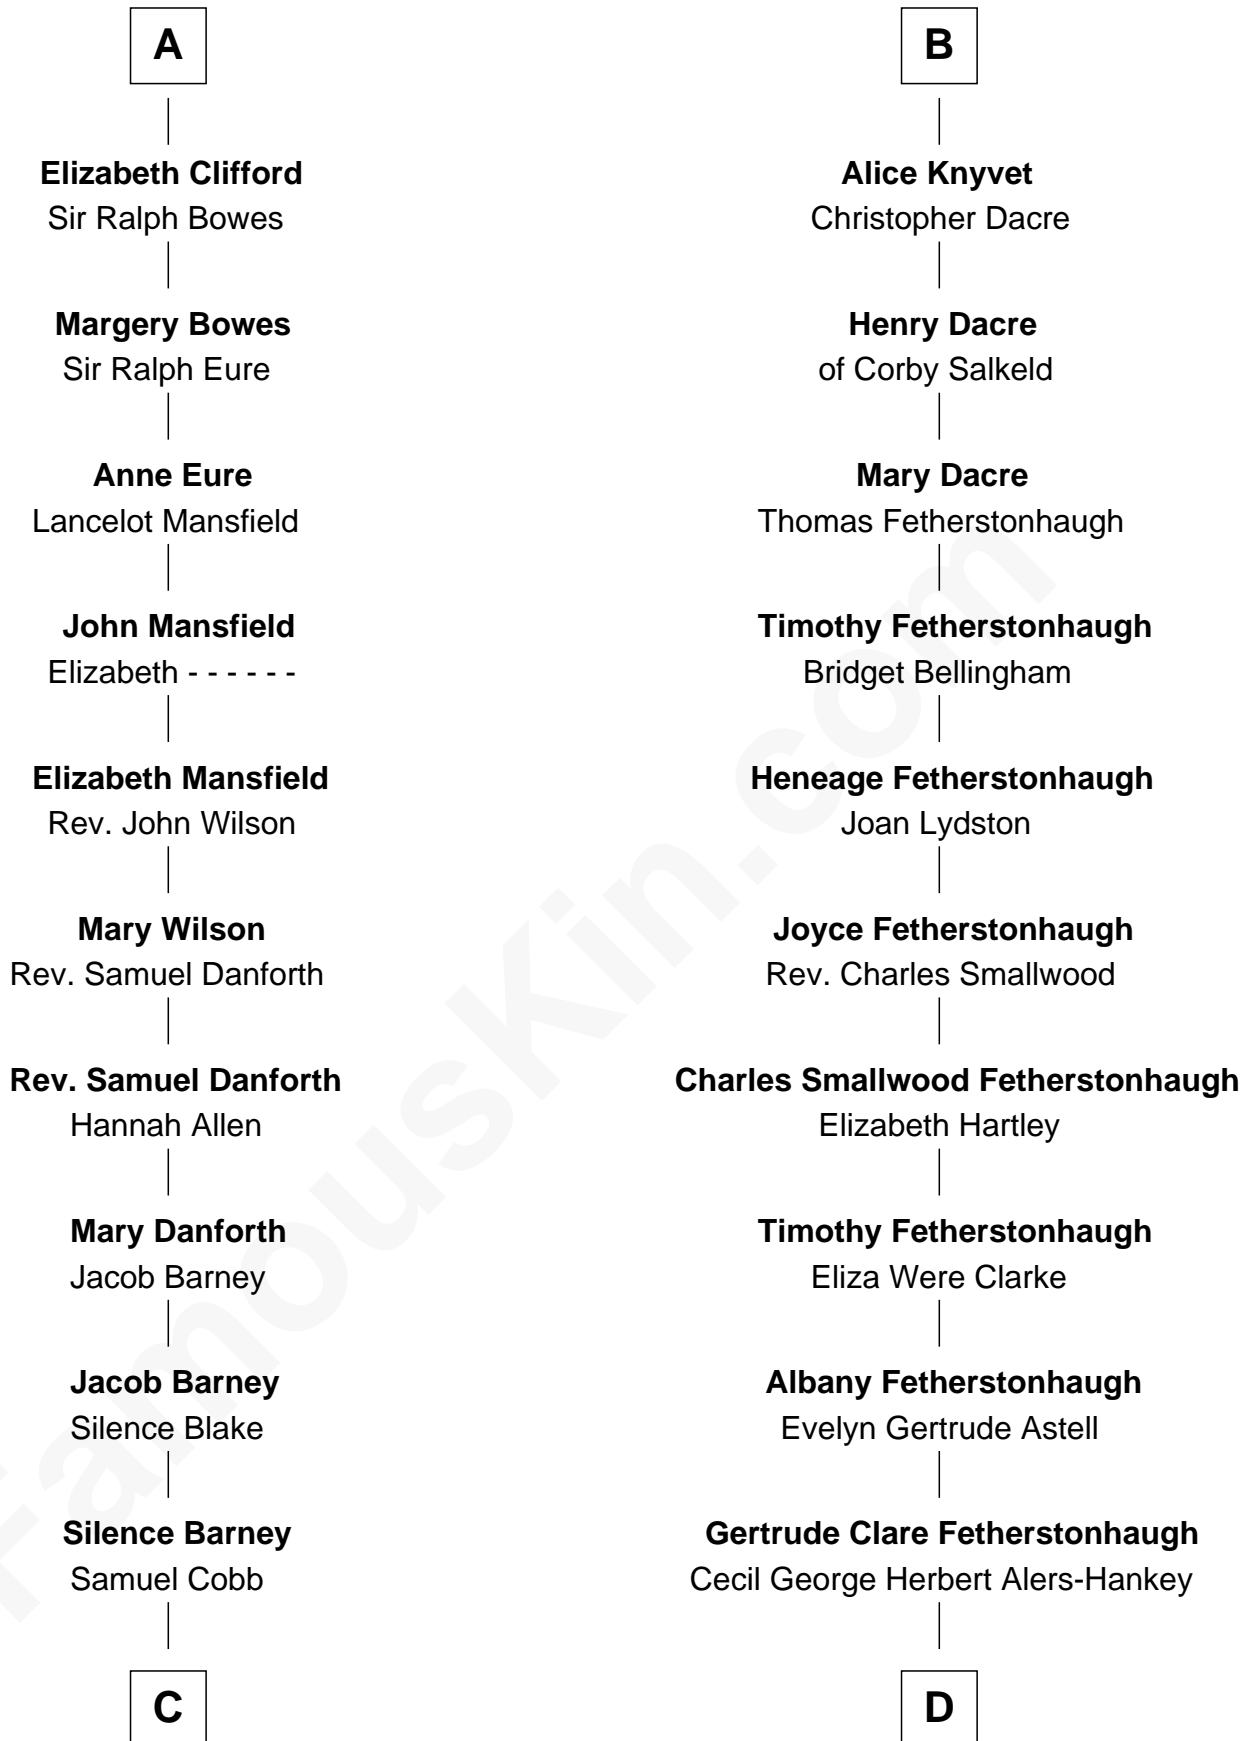

FamousKin.com

Relationship Chart of

Sandra Day O'Connor

First Female U.S. Supreme Court Justice

19th cousin 2 times removed of

Tilda Swinton

Movie Actress

C

Lettice Carlyle Cobb

Luke Day

Hollis Day

Eliza L. Flanders

Henry Clay Day

Alice Edith Hilton

Henry R. Day

Ada Mae Wilkey