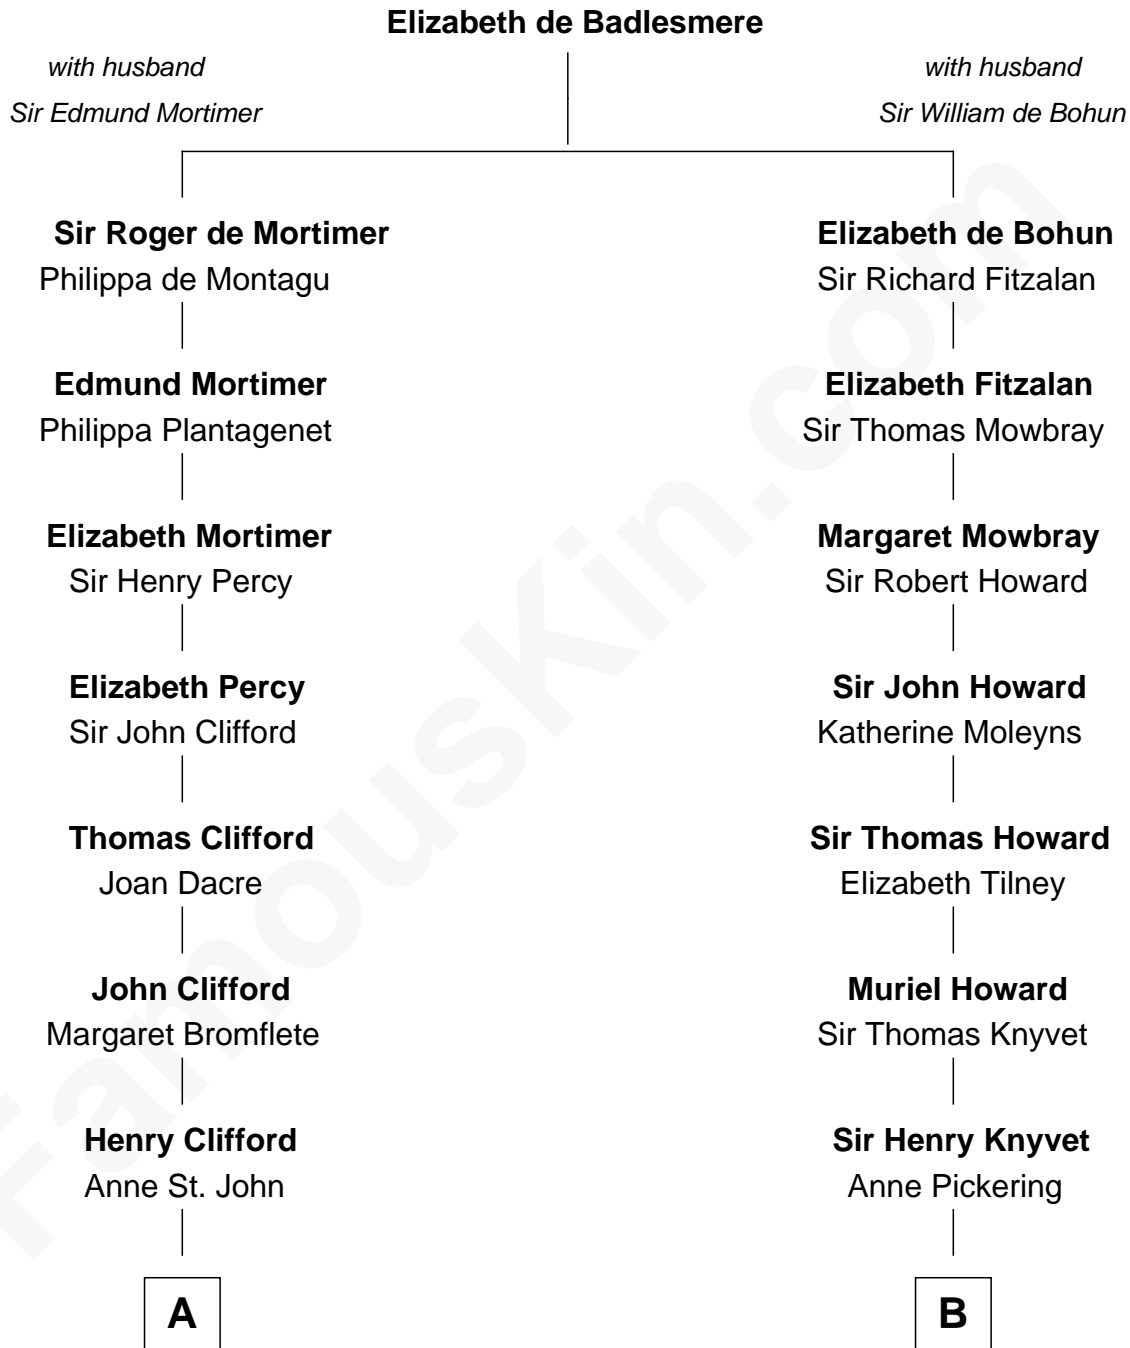

FamousKin.com

Relationship Chart of

Sandra Day O'Connor

First Female U.S. Supreme Court Justice

19th cousin 2 times removed of

Tilda Swinton

Movie Actress

C

Lettice Carlyle Cobb

Luke Day

Hollis Day

Eliza L. Flanders

Henry Clay Day

Alice Edith Hilton

Henry R. Day

Ada Mae Wilkey