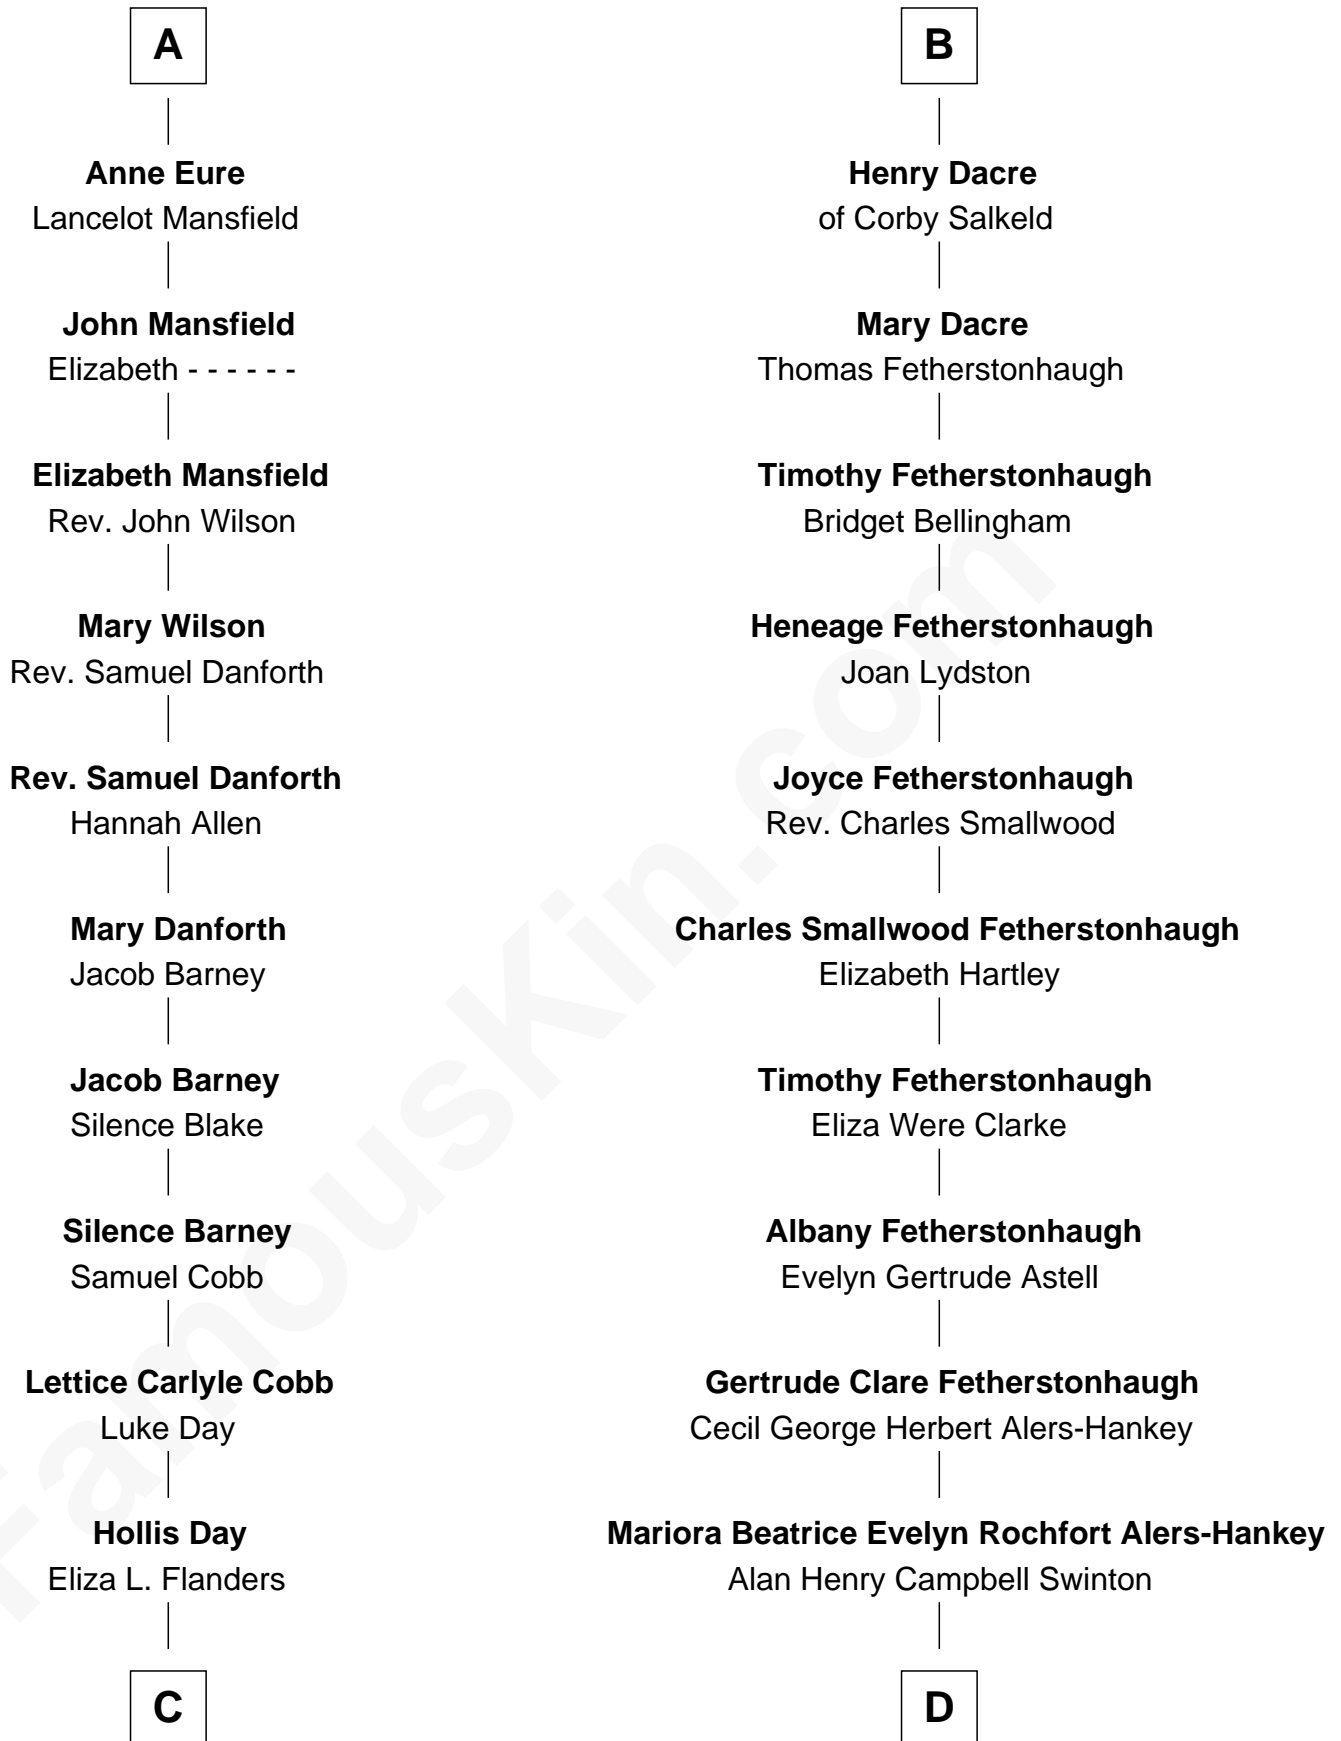

FamousKin.com

Relationship Chart of

Sandra Day O'Connor

First Female U.S. Supreme Court Justice

18th cousin 1 time removed of

Tilda Swinton

Movie Actress

C

Henry Clay Day
Alice Edith Hilton

Henry R. Day
Ada Mae Wilkey

Sandra Day O'Connor
U.S. Supreme Court Justice

D

Sir John Swinton
Judith Balfour Killen

Tilda Swinton
Movie Actress

FamousKin.com