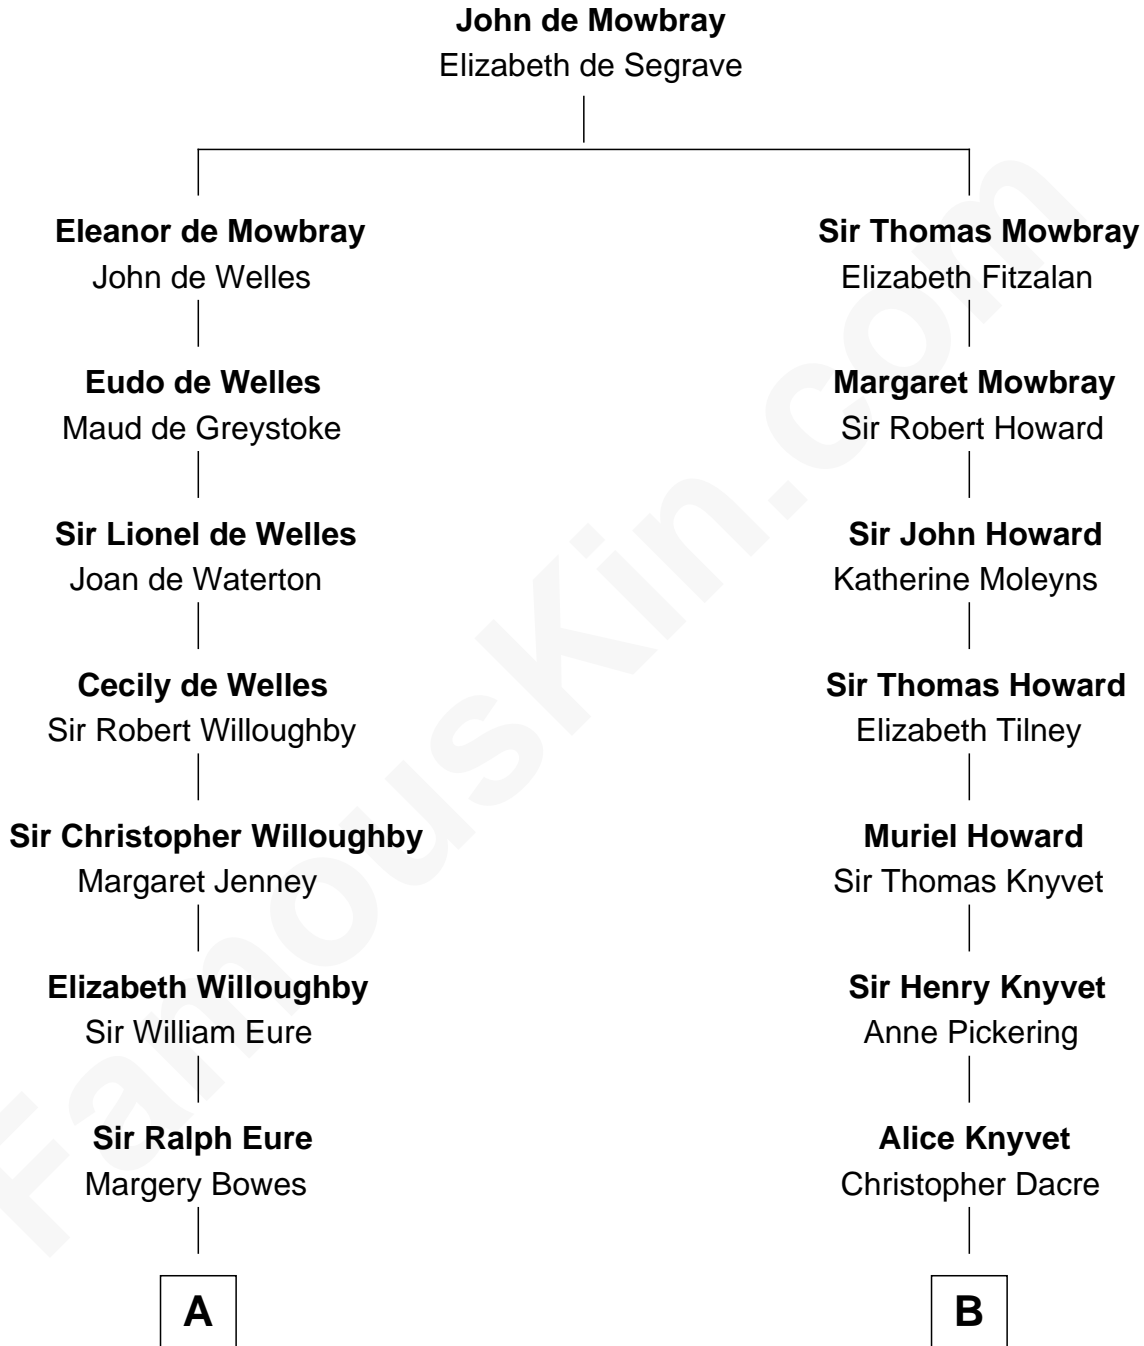

FamousKin.com

Relationship Chart of

Sandra Day O'Connor

First Female U.S. Supreme Court Justice

18th cousin 1 time removed of

Tilda Swinton

Movie Actress

C

Henry Clay Day
Alice Edith Hilton

Henry R. Day
Ada Mae Wilkey

Sandra Day O'Connor
U.S. Supreme Court Justice

D

Sir John Swinton
Judith Balfour Killen

Tilda Swinton
Movie Actress

FamousKin.com