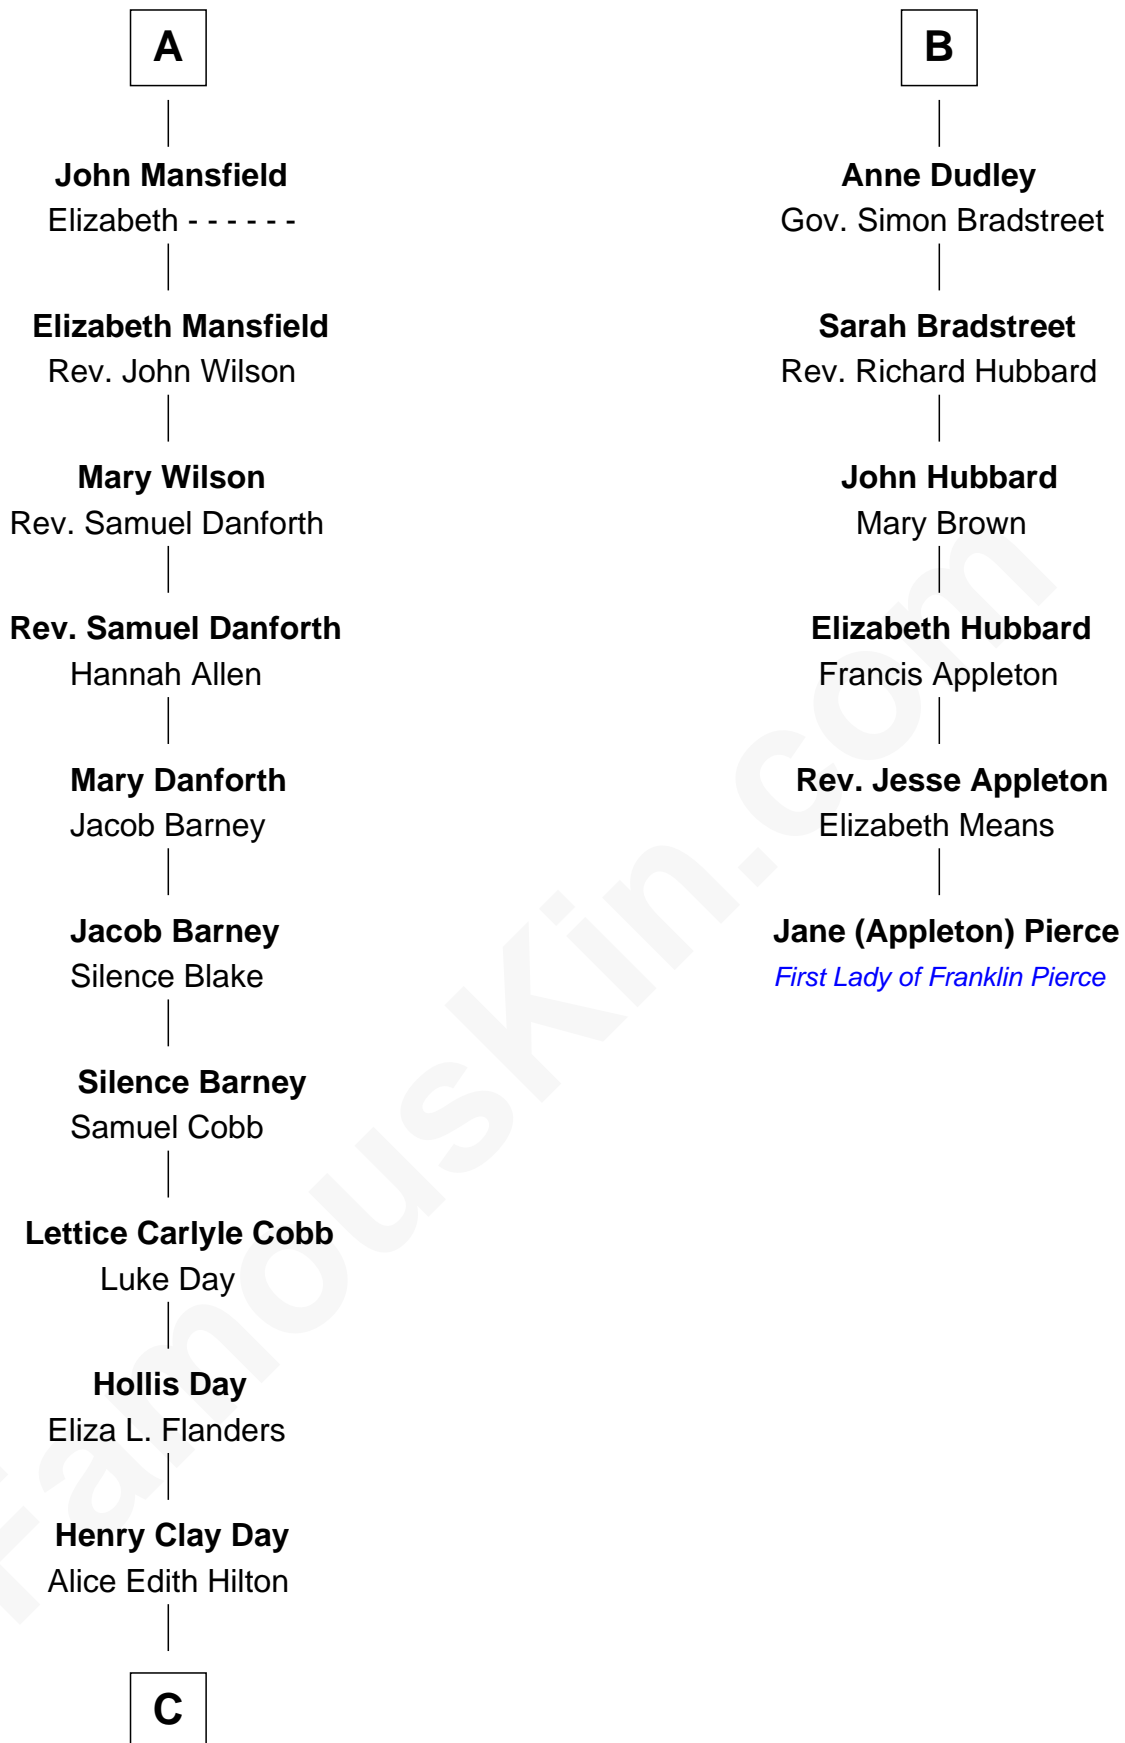

FamousKin.com

Relationship Chart of

Sandra Day O'Connor

First Female U.S. Supreme Court Justice

12th cousin 6 times removed of

Jane (Appleton) Pierce

First Lady of President Franklin Pierce

C

Henry R. Day
Ada Mae Wilkey

Sandra Day O'Connor
U.S. Supreme Court Justice

FamousKin.com