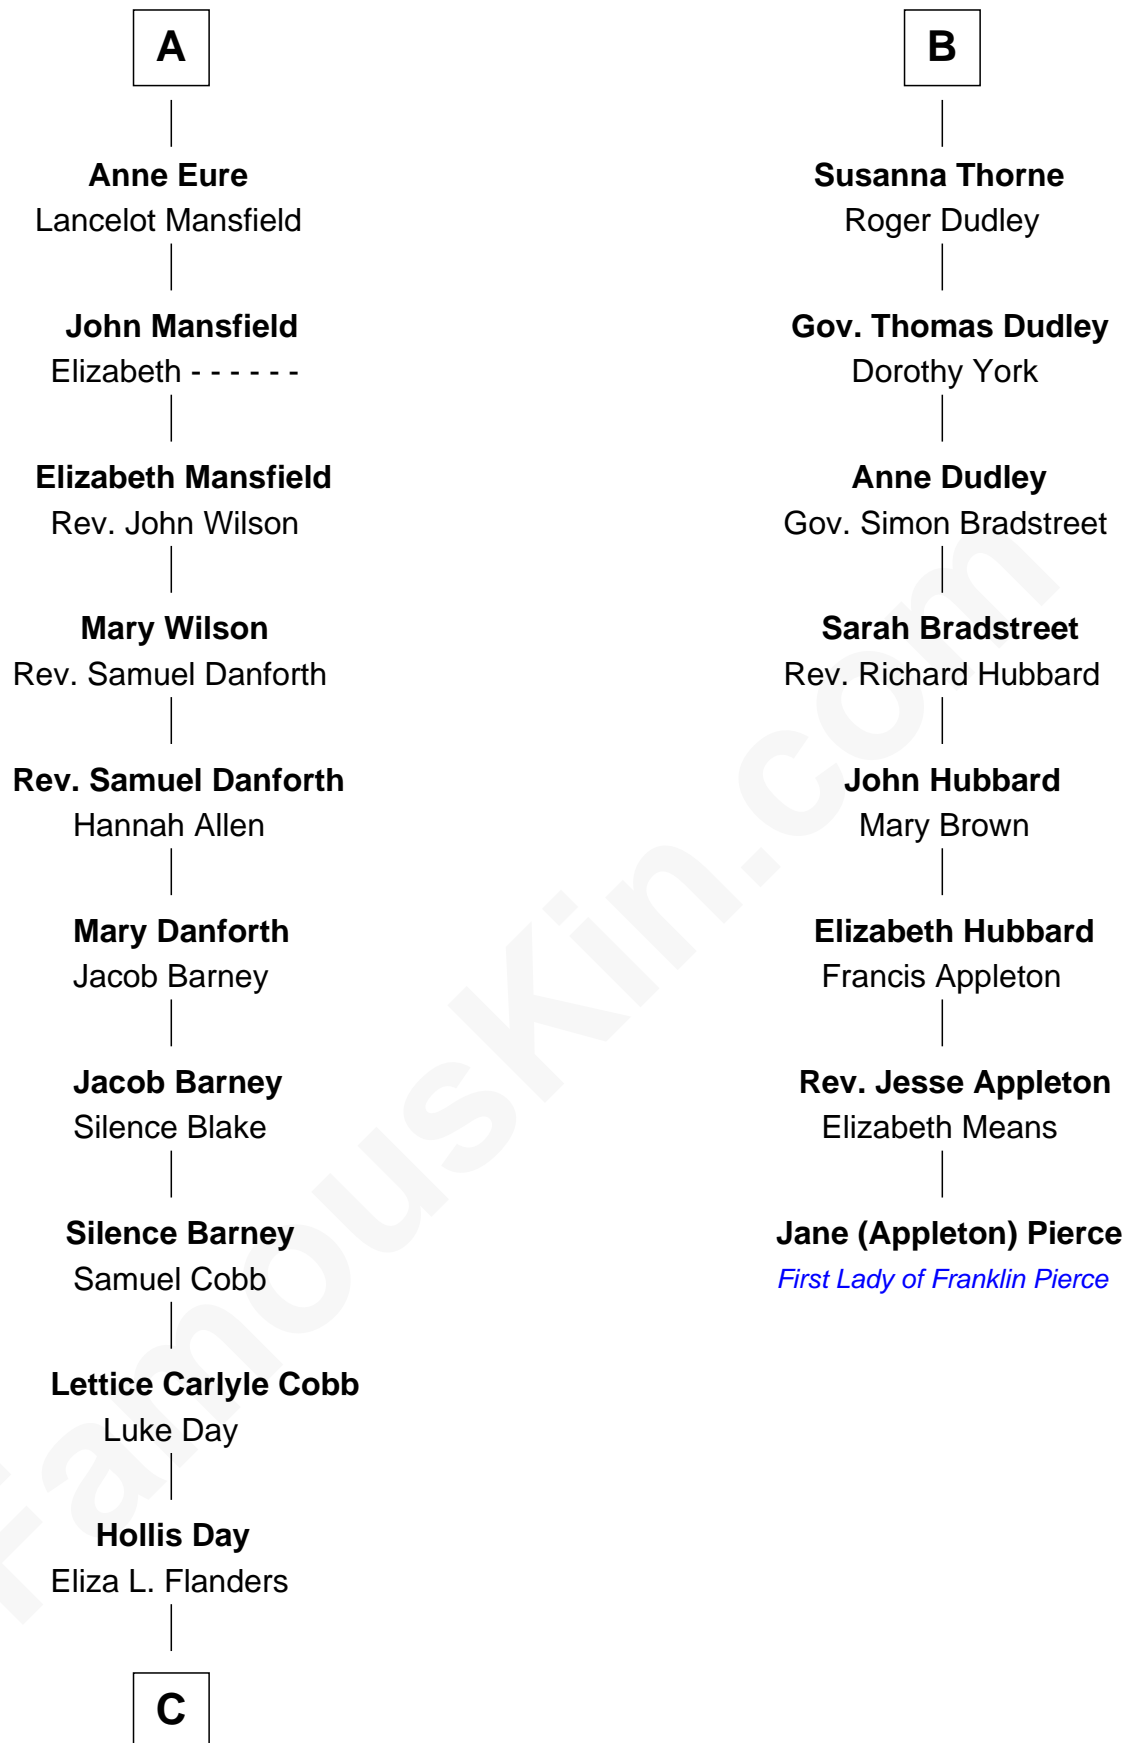

FamousKin.com

Relationship Chart of

Sandra Day O'Connor

First Female U.S. Supreme Court Justice

14th cousin 5 times removed of

Jane (Appleton) Pierce

First Lady of President Franklin Pierce

C

Henry Clay Day
Alice Edith Hilton

Henry R. Day
Ada Mae Wilkey

Sandra Day O'Connor
U.S. Supreme Court Justice

FamousKin.com