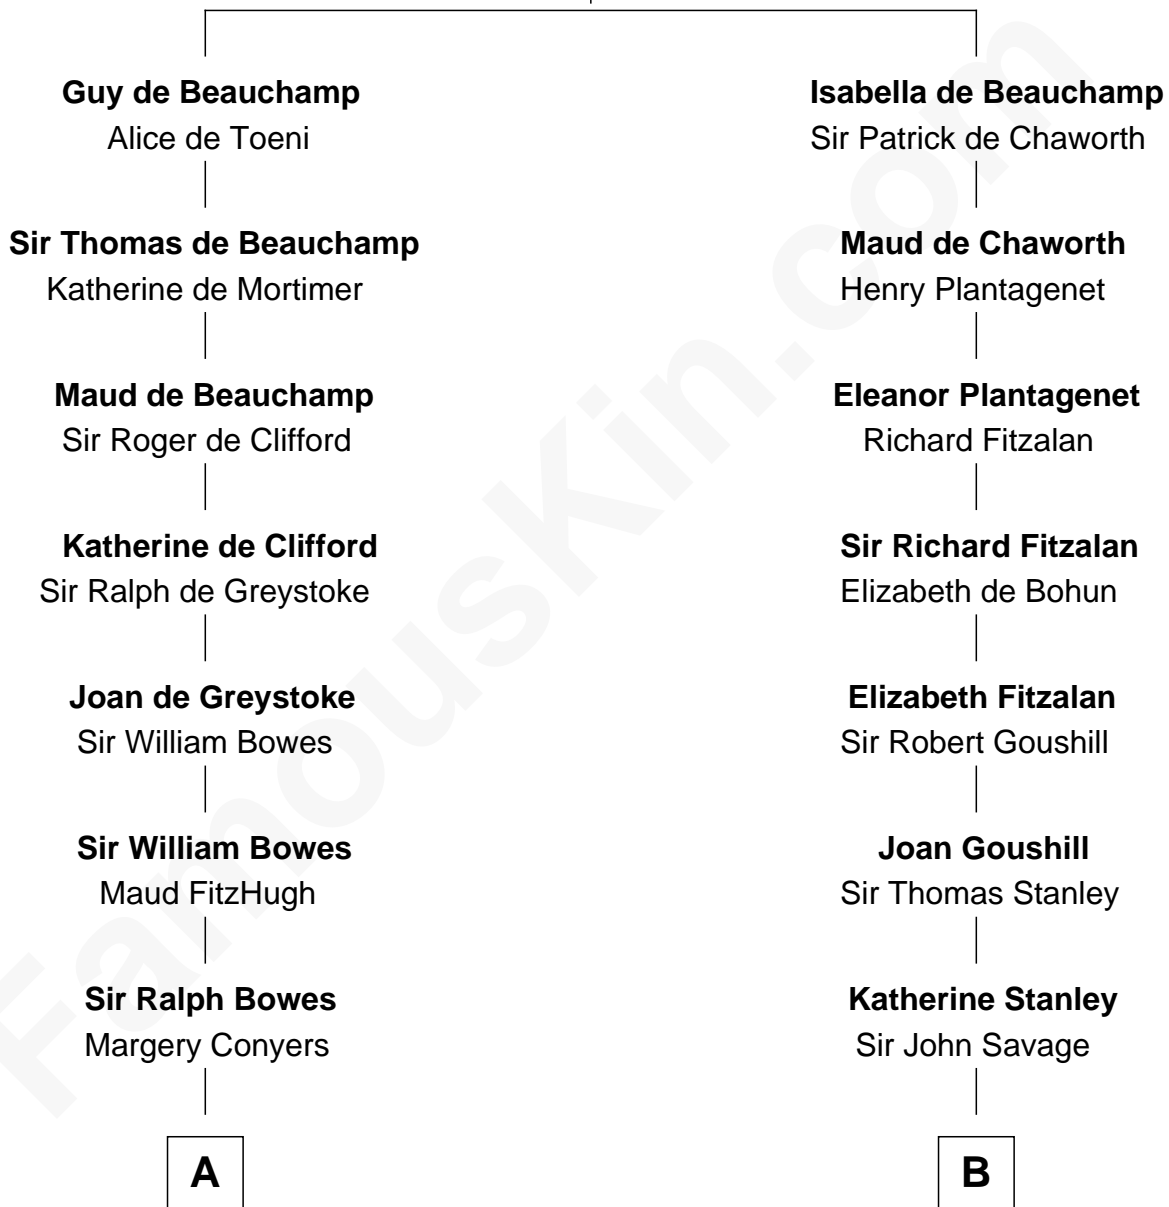

FamousKin.com

Relationship Chart of

Sandra Day O'Connor

First Female U.S. Supreme Court Justice

18th cousin 3 times removed of

Fitzhugh Lee

40th Governor of Virginia

William de Beauchamp

Maud FitzJohn

C

Lettice Carlyle Cobb

Luke Day

Hollis Day

Eliza L. Flanders

Henry Clay Day

Alice Edith Hilton