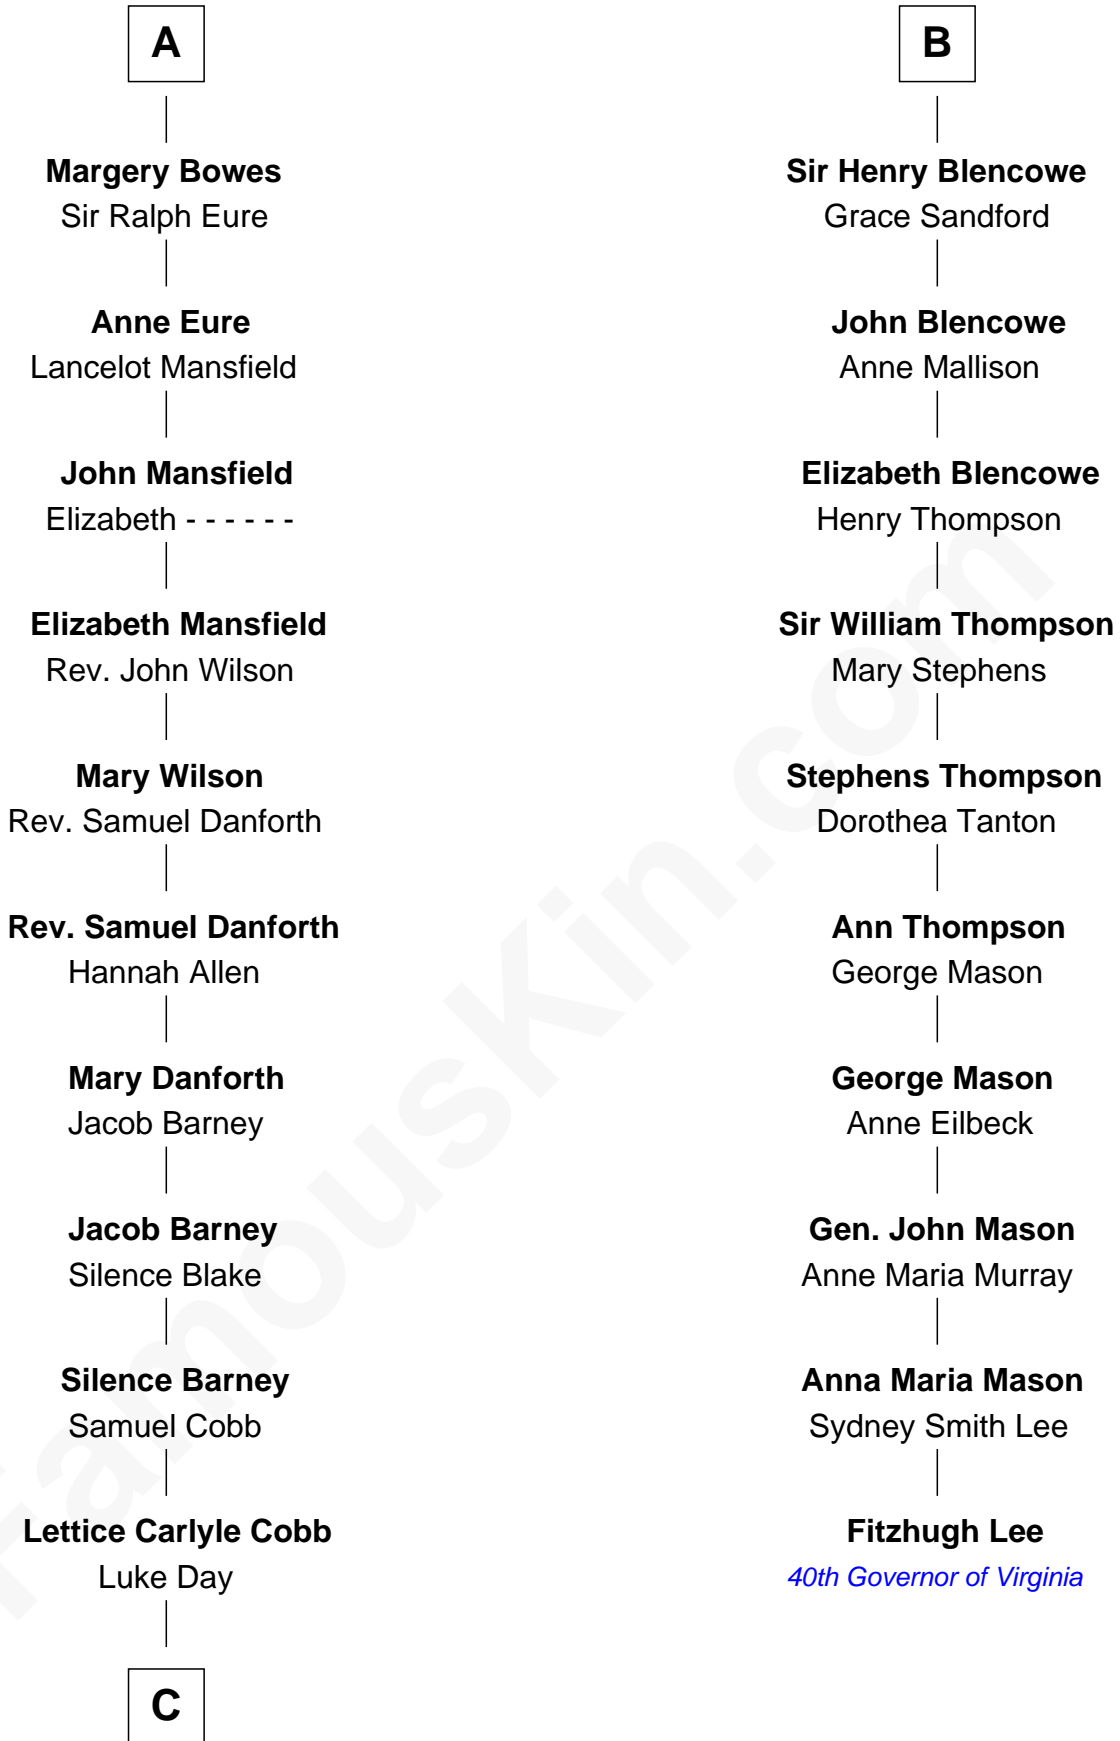

## Relationship Chart of

### Sandra Day O'Connor

*First Female U.S. Supreme Court Justice*

16th cousin 4 times removed of

**Fitzhugh Lee**

*40th Governor of Virginia*

**Sir Maurice de Berkeley**

Eve la Zouche

**C**

—  
**Hollis Day**

Eliza L. Flanders

—  
**Henry Clay Day**

Alice Edith Hilton

—  
**Henry R. Day**

Ada Mae Wilkey

—  
**Sandra Day O'Connor**

*U.S. Supreme Court Justice*