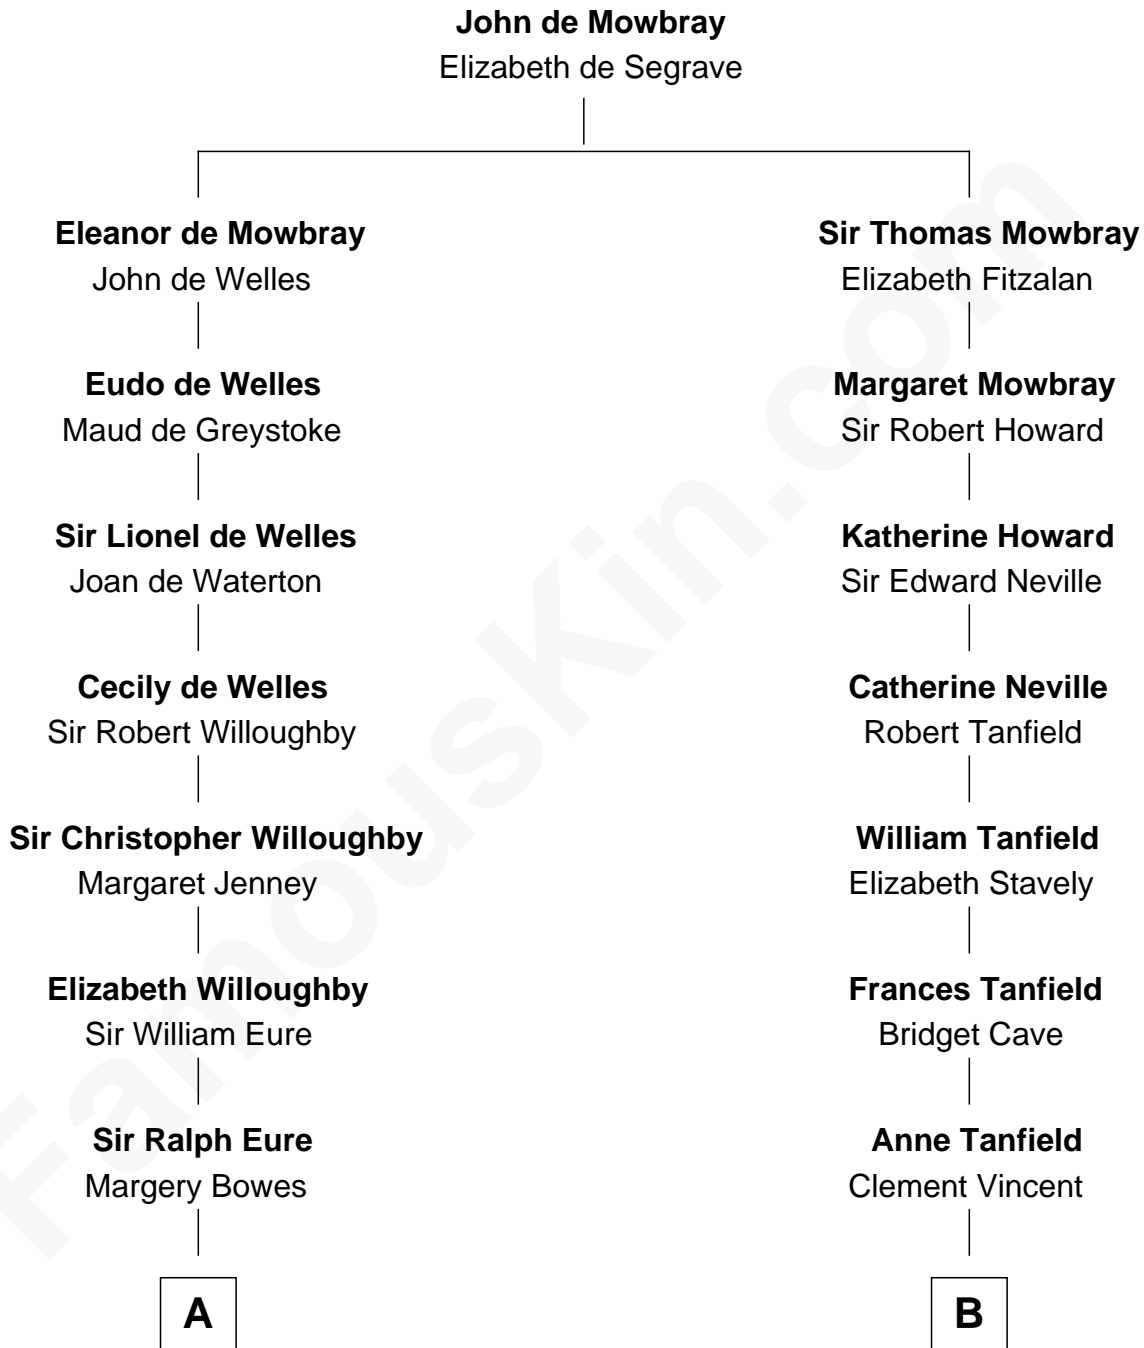

FamousKin.com

Relationship Chart of

Sandra Day O'Connor

First Female U.S. Supreme Court Justice

16th cousin 3 times removed of

Fitzhugh Lee

40th Governor of Virginia

C

Henry Clay Day
Alice Edith Hilton

Henry R. Day
Ada Mae Wilkey

Sandra Day O'Connor
U.S. Supreme Court Justice

FamousKin.com