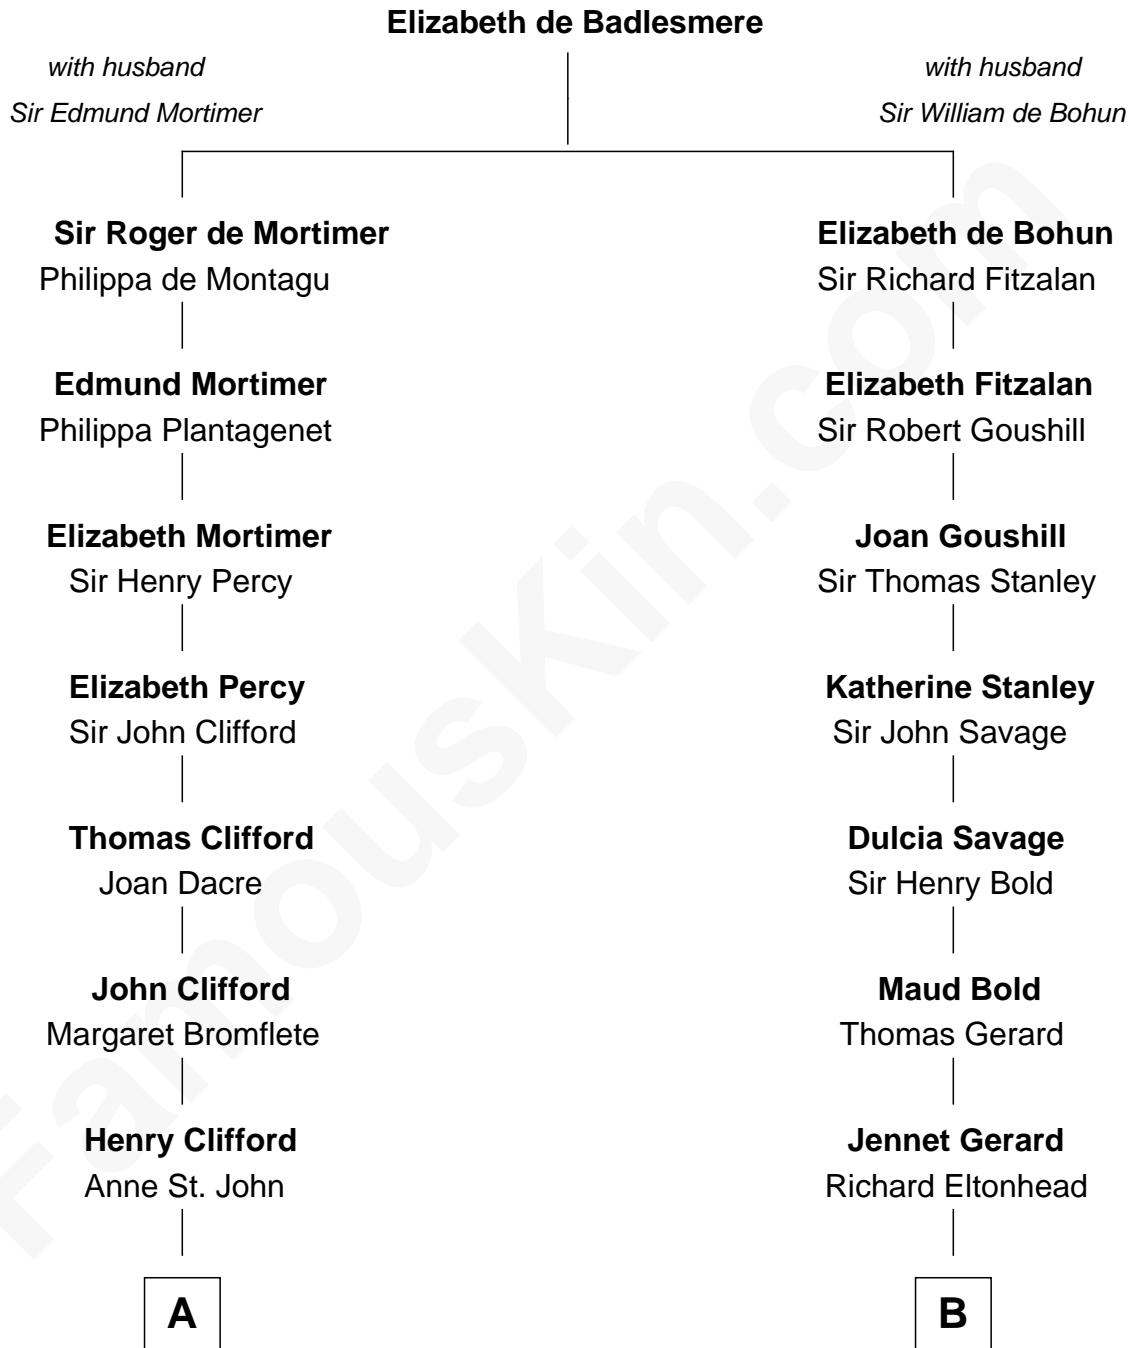

FamousKin.com

Relationship Chart of

Sandra Day O'Connor

First Female U.S. Supreme Court Justice

13th cousin 8 times removed of

Thomas Sim Lee

2nd and 7th Governor of Maryland

C

—
Lettice Carlyle Cobb

Luke Day

—
Hollis Day

Eliza L. Flanders

—
Henry Clay Day

Alice Edith Hilton

—
Henry R. Day

Ada Mae Wilkey