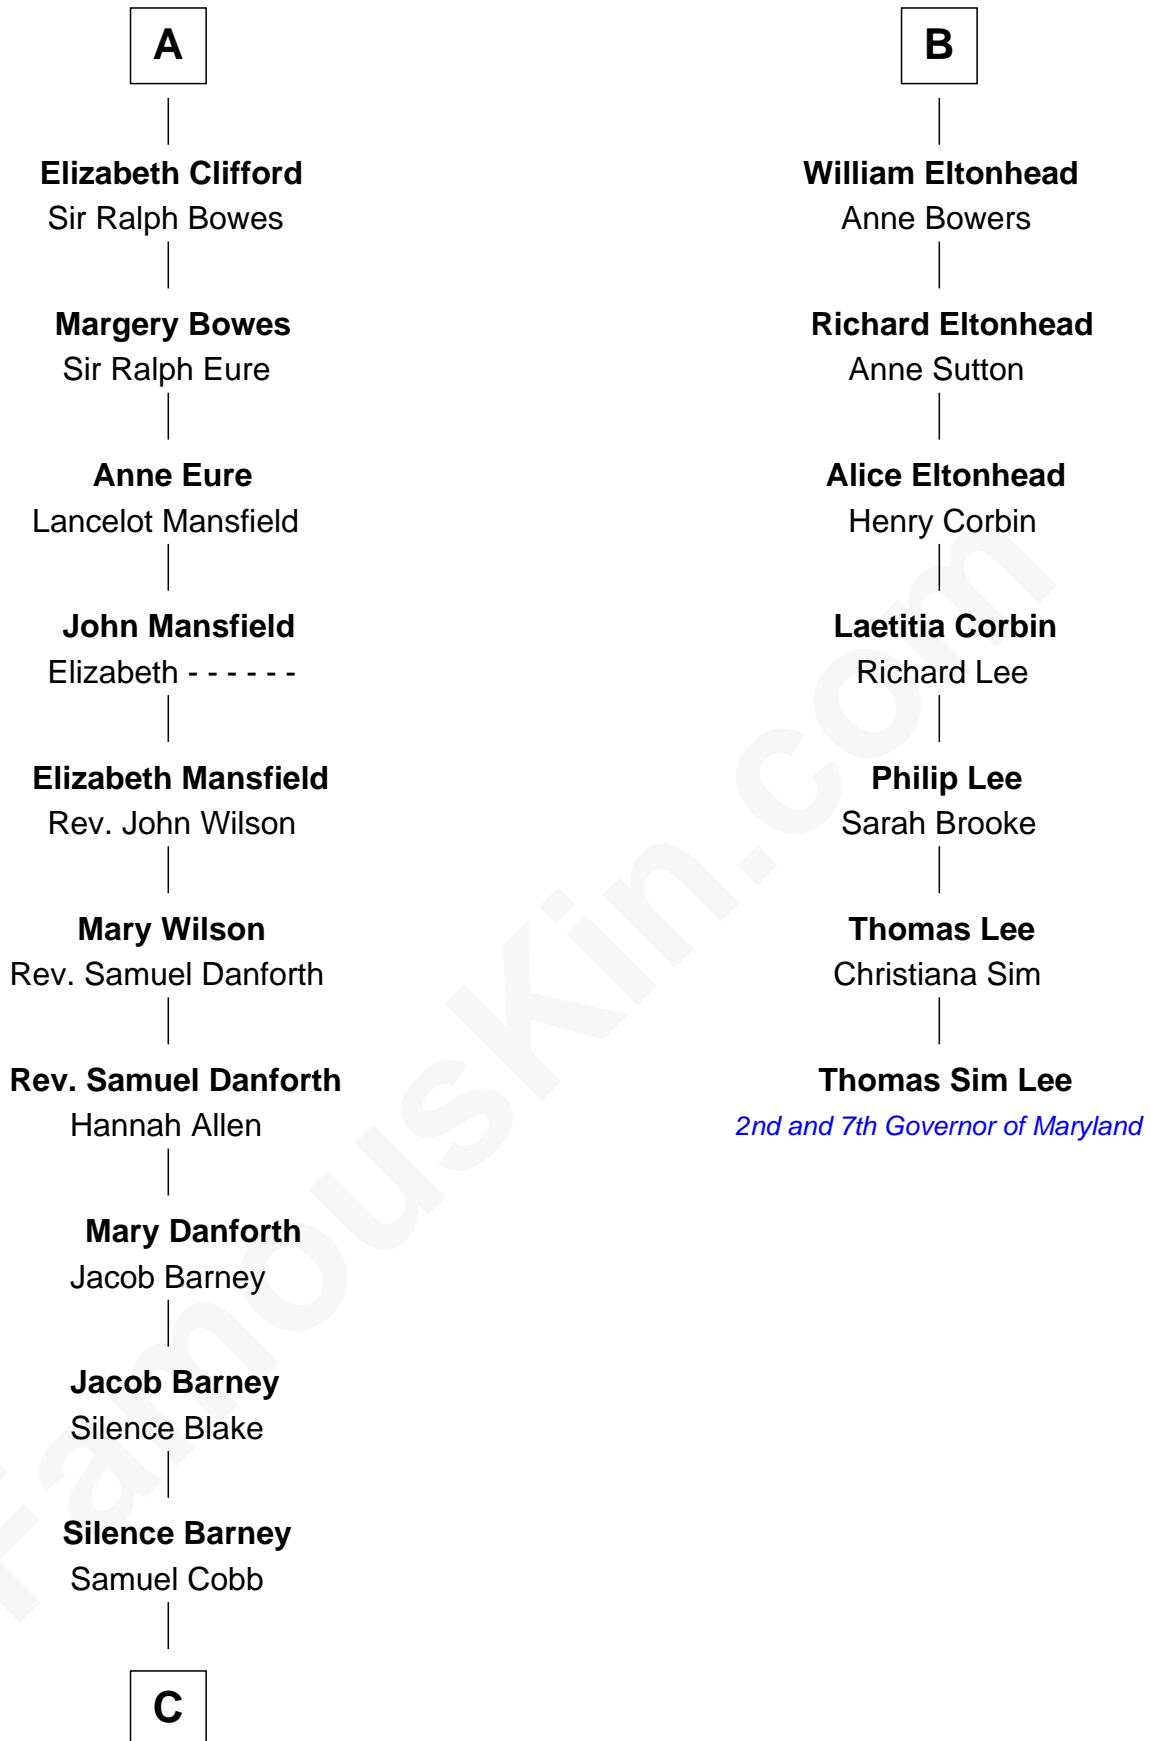

FamousKin.com

Relationship Chart of

Sandra Day O'Connor

First Female U.S. Supreme Court Justice

13th cousin 8 times removed of

Thomas Sim Lee

2nd and 7th Governor of Maryland

C

—
Lettice Carlyle Cobb

Luke Day

—
Hollis Day

Eliza L. Flanders

—
Henry Clay Day

Alice Edith Hilton

—
Henry R. Day

Ada Mae Wilkey