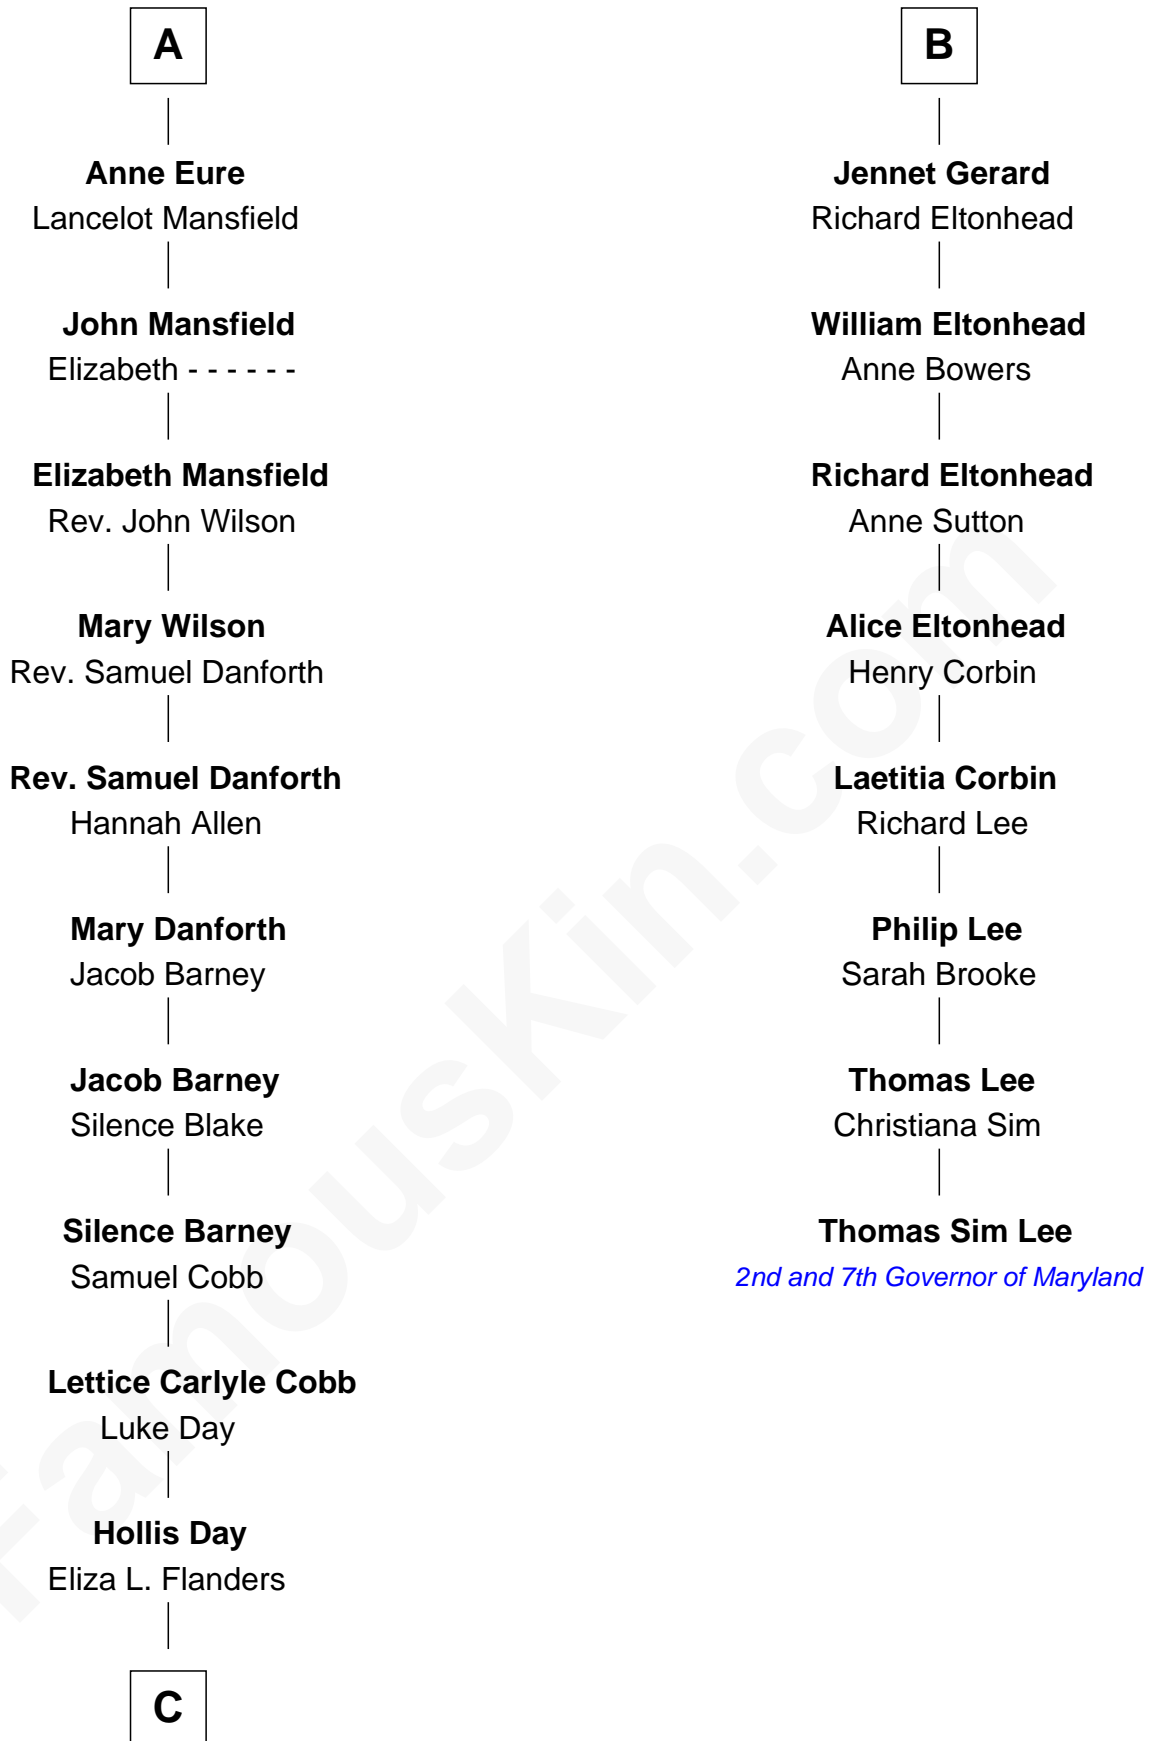

## Relationship Chart of

### Sandra Day O'Connor

*First Female U.S. Supreme Court Justice*

**14th cousin 5 times removed of**

**Thomas Sim Lee**

*2nd and 7th Governor of Maryland*

**Edmund Fitzalan**  
Alice de Warenne

**C**

Henry Clay Day  
Alice Edith Hilton